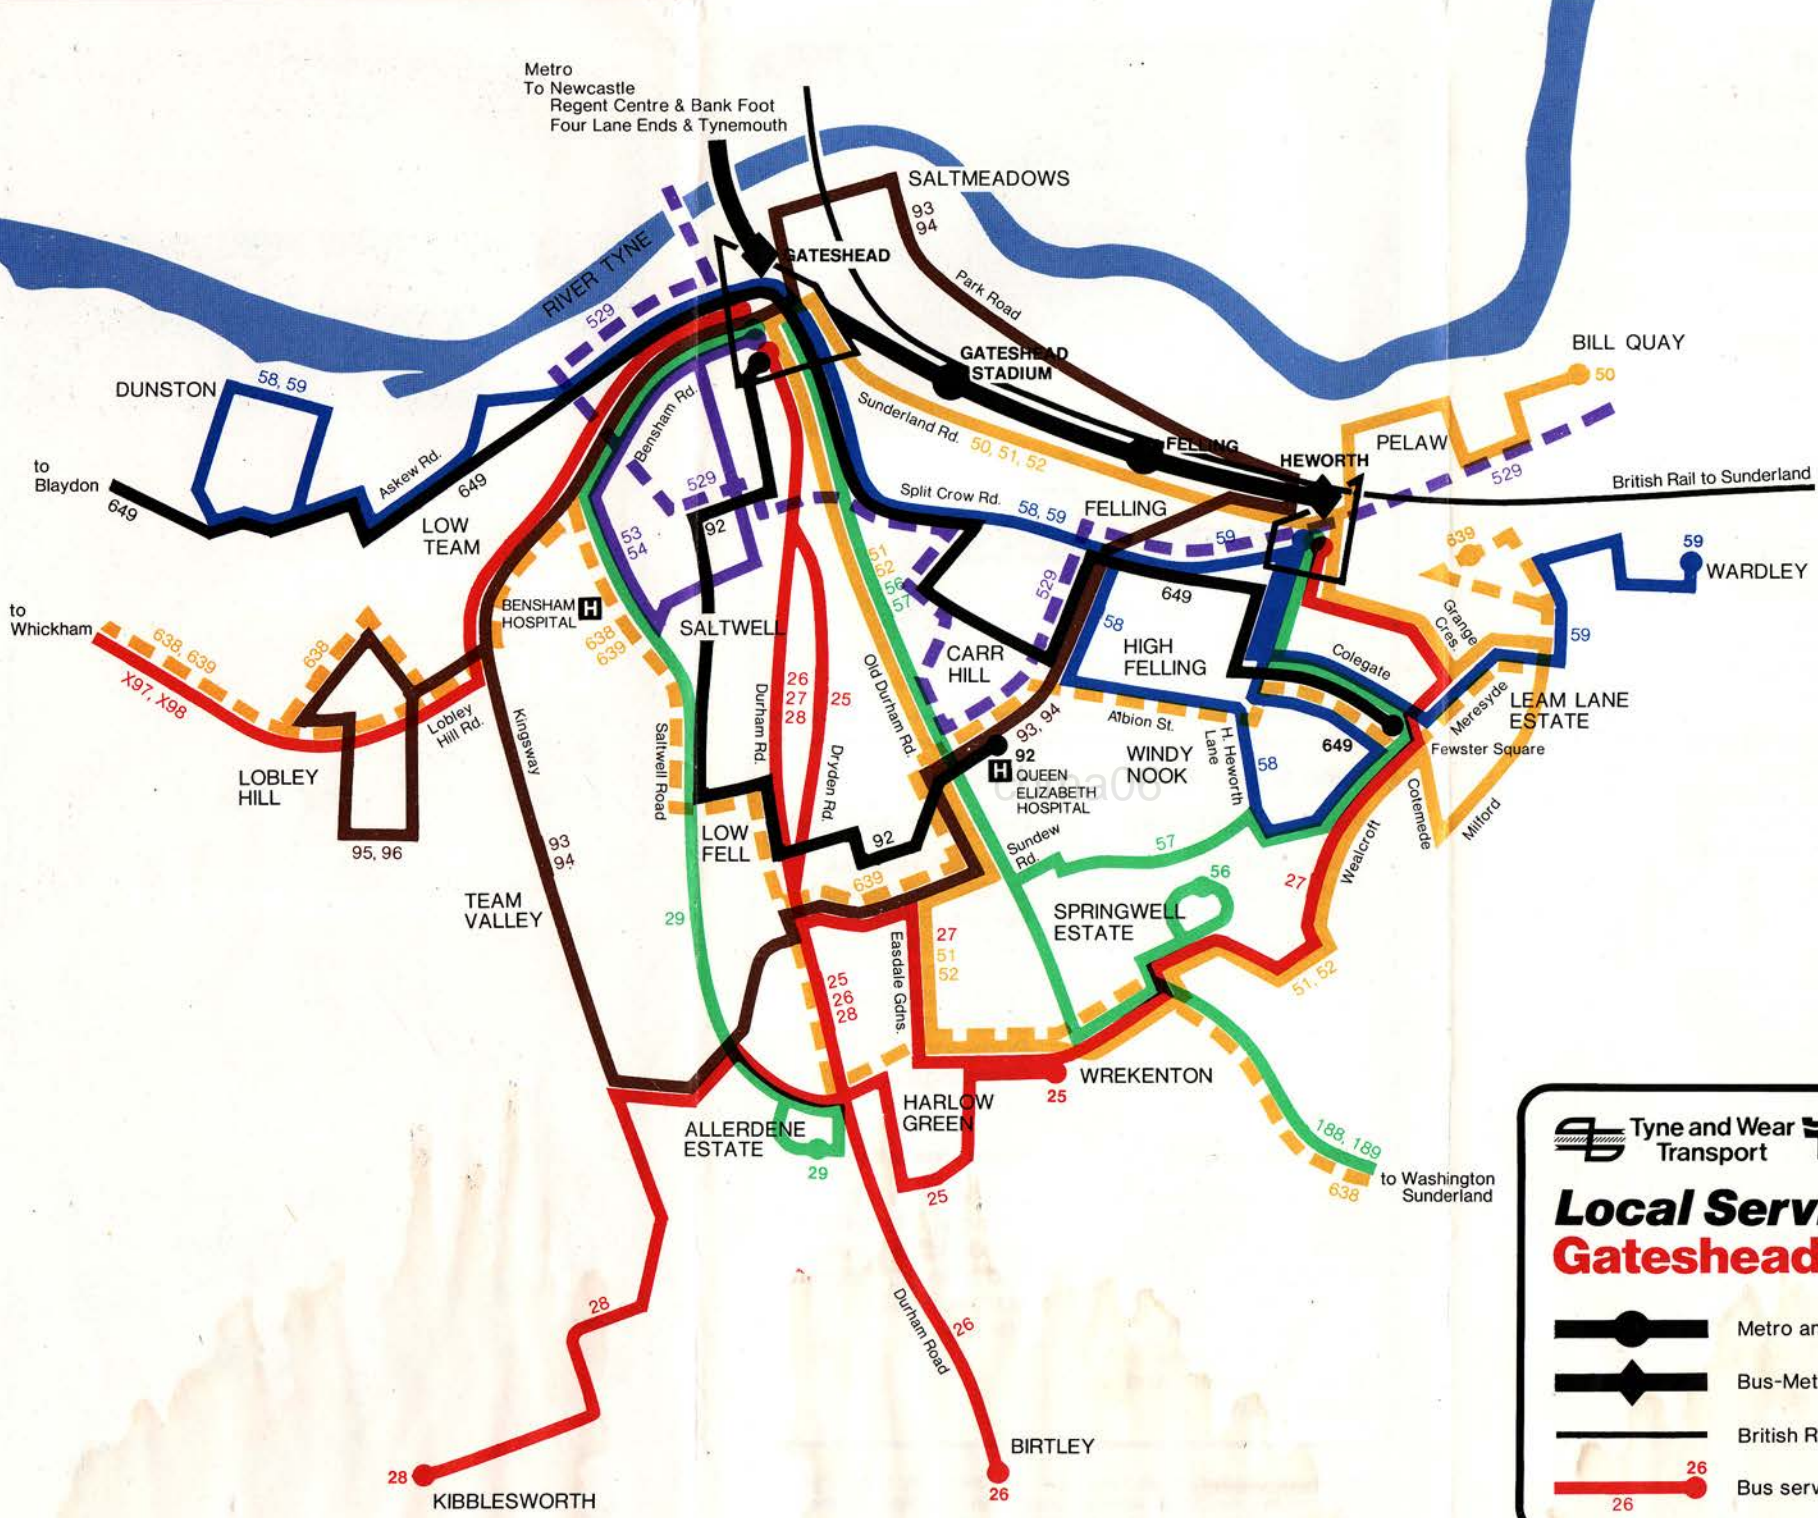

Local Services in Gateshead and Felling

Services shown in blue below are part of the **TRANSFARE** Network. Passengers holding valid Transfare tickets may interchange to other Transfare services at any point.

From Heworth

Washington (all districts), Houghton, Sunderland (buses and trains), Hebburn, Jarrow, South Shields

Local Service Guides are also available for Newcastle; North Tyneside (North); and Washington. For more detailed information see the County Route Map and County Timetable.

Commencing 22nd November 1981

For further information
Tel. Newcastle 325325

Buses and Metro

Make the going easy

Metro
To Newcastle
Regent Centre & Bank Foot
Four Lane Ends & Tynemouth

Tyne and Wear Transport

Local Services in Gateshead and Felling

- Metro and Station
- Bus-Metro Interchange
- British Rail
- Bus service and terminus