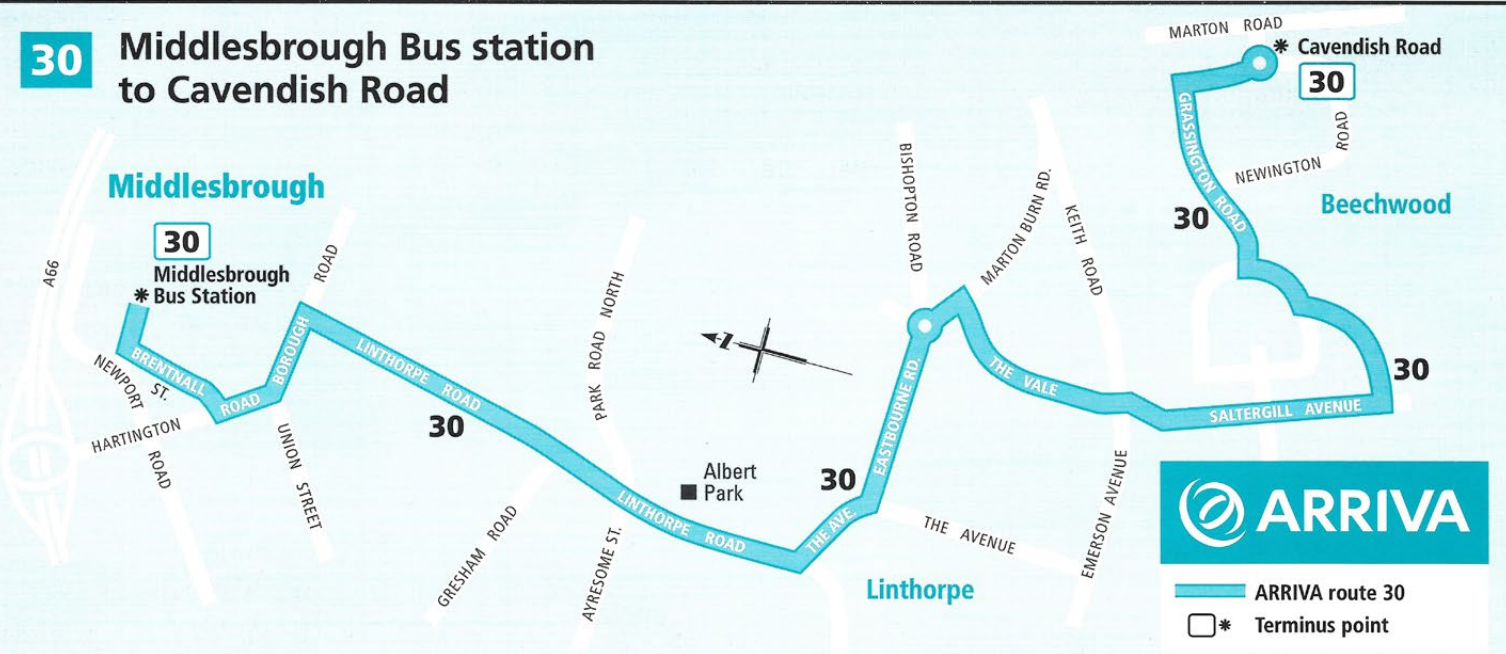

Leaflet 42

ROUTE

30

Middlesbrough - Saltersgill

# Bus Times

From 31 May 2009

Issue 1

Middlesbrough  
Linthorpe Road  
Eastbourne Road  
Saltersgill Avenue  
Cavendish Road

New Saltersgill route replacing 29.

Monday to Saturday

	30	30		30	30		30	30	30	30
Middlesbrough Bus Station	0720	0750	then	20	50	mins	1620	1650	1720	1750
Saltersgill Hotel	0736	0806	at	36	06	past	1636	1706	1736	1806
Cavendish Road	0739	0809	these	39	09	until	1639	1709	1739	1809

Route 30:- This new Saltersgill service replaces re-routed service 29 and runs from the Bus Station via Brentnall St, Borough Rd, Linthorpe Rd, The Avenue, Eastbourne Rd, Marton Burn Rd, The Vale, Saltersgill Ave, Sunningdale Rd, Fremantle Cres, Grassington Rd to Cavendish Rd.

**30** Middlesbrough Bus station to Cavendish Road

**Please enjoy your journey with Arriva North East in safety**

- Take care when boarding and take a seat if one is available
- If no seat is available, hold tight to the poles/straps provided
- Do not move around the vehicle when it is moving
- When alighting, ring the bell once and remain seated until the bus stops.