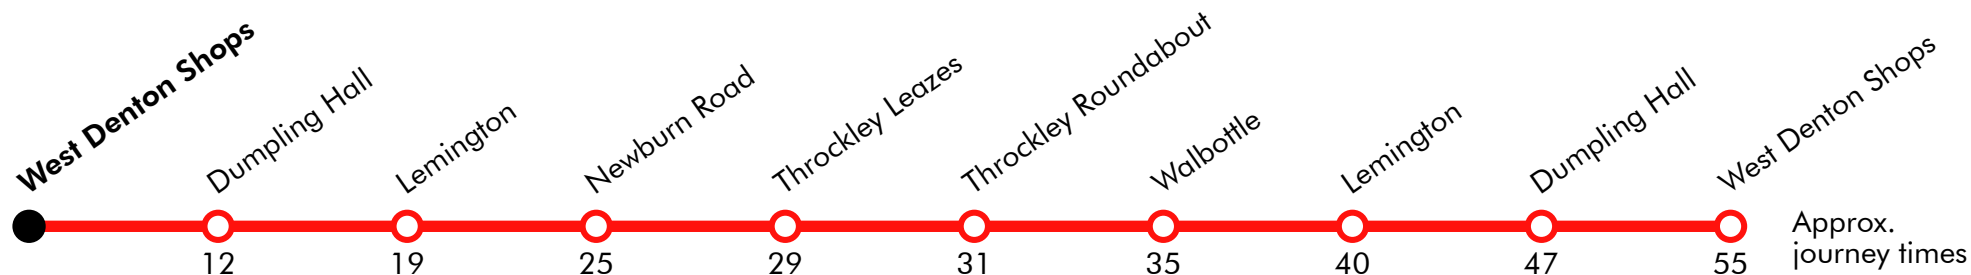

13

To Throckley

Effective from: 24/07/2016

Go North East

Monday to Friday

West Denton Shops	0805		05		1405	1505	1605	1705
Dumpling Hall	0817		17		1417	1517	1617	1717
Lemington	0824	Then at these mins. past the hour	24	until	1424	1524	1624	1724
Newburn Road	0830		30		1430	1530	1630	1730
Throckley Leazes	0834		34		1434	1534	1634	1734
Throckley Roundabout	0836		36		1436	1536	1636	1736
Walbottle	0840		40		1440	1540	1640	1740
Lemington	0845	45	1445	1545	1645	1745		
Dumpling Hall	0852	52	1452	1552	1652	1752		
West Denton Shops	0900		00		1500	1600	1700	1800

Via: West Denton Way, Hillhead Road, Lemington Road Ends Slip Road, Roman Wat, A69, Moorway Drive, Neptune Road, Kirkston Avenue, Tyne View, Hospital Lane, Combe Drive, Union Hall Road, Tyne View, Northumberland Road, Lemington Road, High Street, Newburn Road, Hallow Drive, Leazes Parkway, Coach Road, Hexham Road, Hawthorn Terrace, Walbottle Road, Lemington Road, Scotswood Road, Combe Drive, Union Hall Road, Kirkston Avenue, Moorway Drive, West Road, A69, A69 Lemington Slip Road, Hillhead Road, West Denton Way, Byrness, West Denton Way