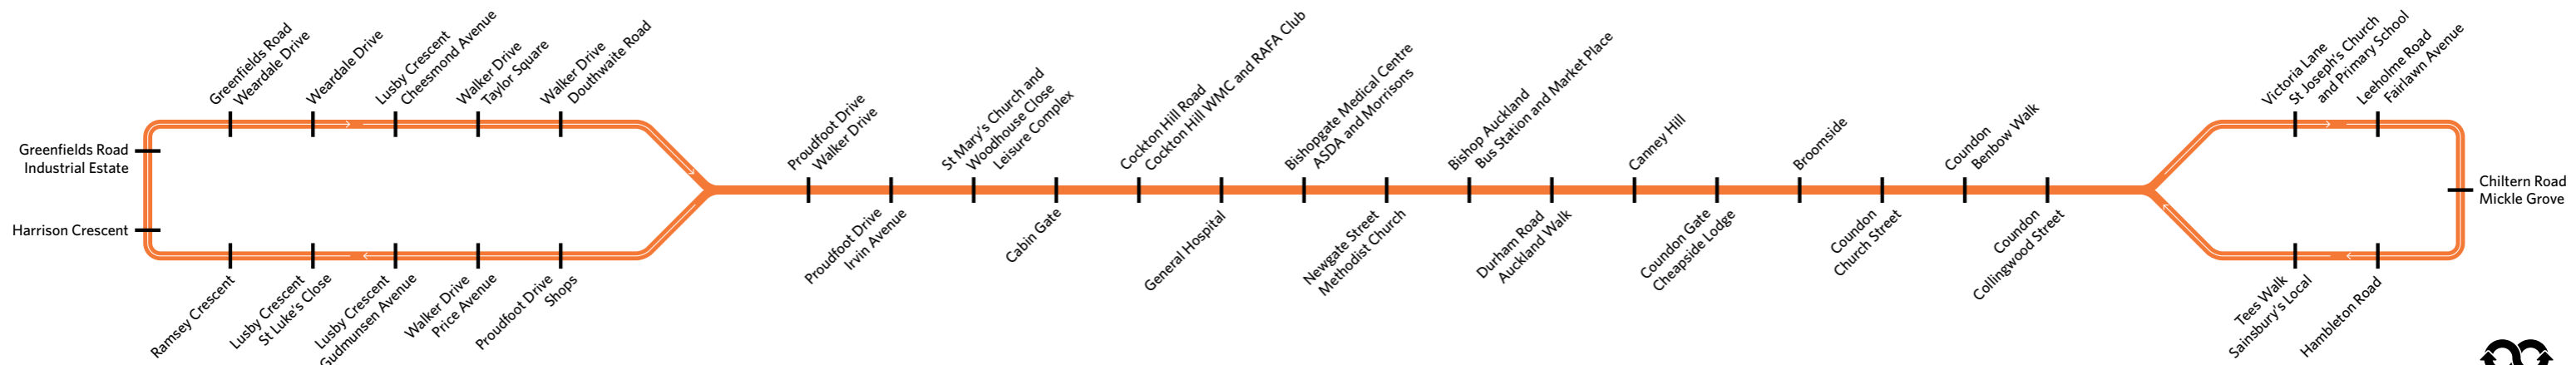

Saturdays

Every 30 minutes at

18	18	18	18	18	18	18	18	18	18	
-	0844	0914	0944	Every	14	44	until	1614	1644	1714
-	0847	0917	0947	30 mins.	17	47		1617	1647	1717
-	0850	0920	0950	at	20	50		1620	1650	1720
-	0853	0923	0953		23	53		1623	1653	1723
-	0857	0927	0957		27	57		1627	1657	1727
0832	0902	0932	1002		32	02		1632	1702	-
0836	0906	0936	1006		36	06		1636	1706	-
0838	0908	0938	1008		38	08		1638	1708	-
0841	0911	0941	1011		41	11		1641	1711	-
0846	0916	0946	1016		46	16		1646	1716	-
0848	0918	0948	1018		48	18		1648	1718	-

Sorry, no service on Sundays or Public Holidays.

Timing points shown in **bold print** are designated stops where our drivers may need to wait to keep the service on schedule and your patience is appreciated when this is necessary.

If you experience any difficulty with the reliability of your service, please contact Customer Services on **0845 60 60 260**.

18 The OK Way map

Turquoise Zone

See simplygo.com/buzzfare for full ticketing information on our zones **buzzfare**