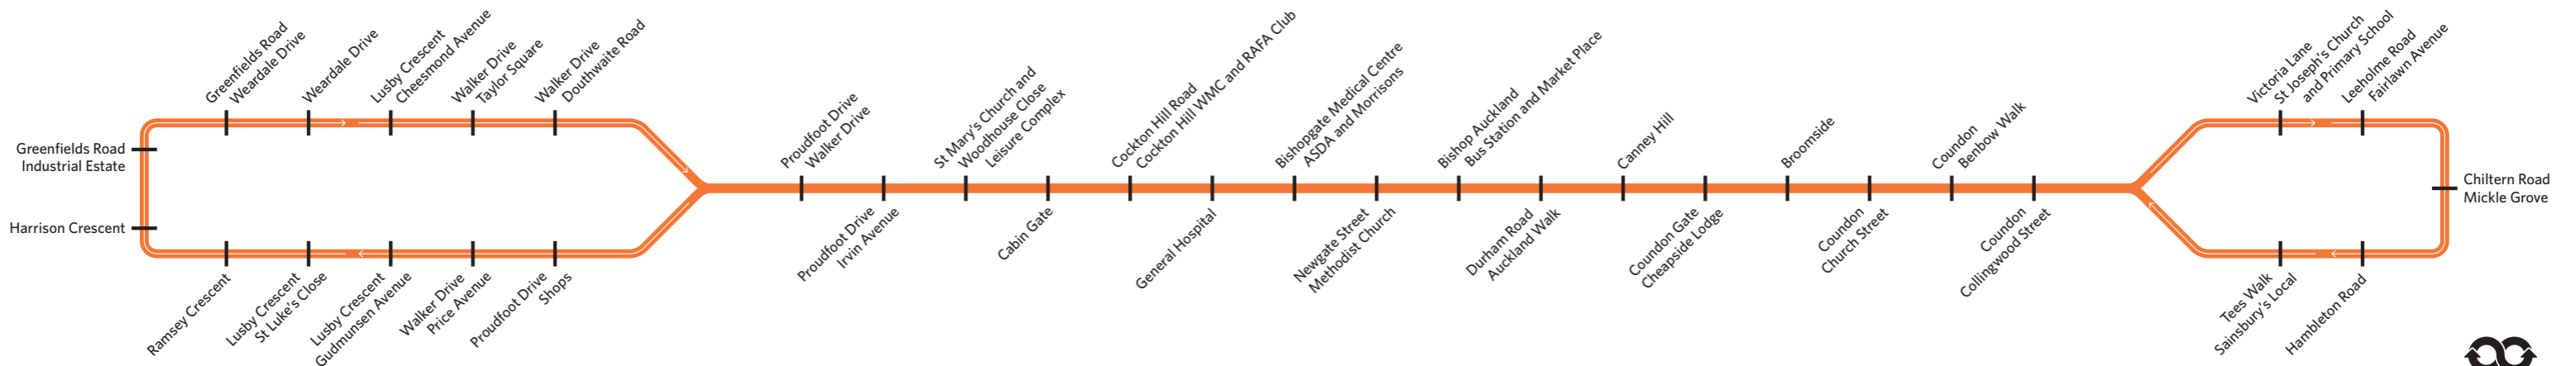

Saturdays			Every 30 minutes at				
18	18	18	18	18	18	18	18
0846	0916	0946	16	46	1616	1646	1716
0850	0920	0950	20	50	1620	1650	1720
0852	0922	0952	22	52	1622	1652	1722
0900	0930	1000	30	00	1630	1700	1730
0905	0935	1005	35	05	1635	1705	-
0909	0939	1009	39	09	1639	1709	-
0911	0941	1011	41	11	1641	1711	-
0914	0944	1014	44	14	1644	1714	-
0919	0949	1019	49	19	1649	1719	-
0921	0951	1021	51	21	1651	1721	-

Sorry, no service on Sundays or Public Holidays.

Timing points shown in **bold print** are designated stops where our drivers may need to wait to keep the service on schedule and your patience is appreciated when this is necessary.

If you experience any difficulty with the reliability of your service, please contact Customer Services on **0191 420 5050**.

18 The OK Way map

Turquoise Zone

See simplygo.com/buzzfare for full ticketing information on our zones **buzzfare**