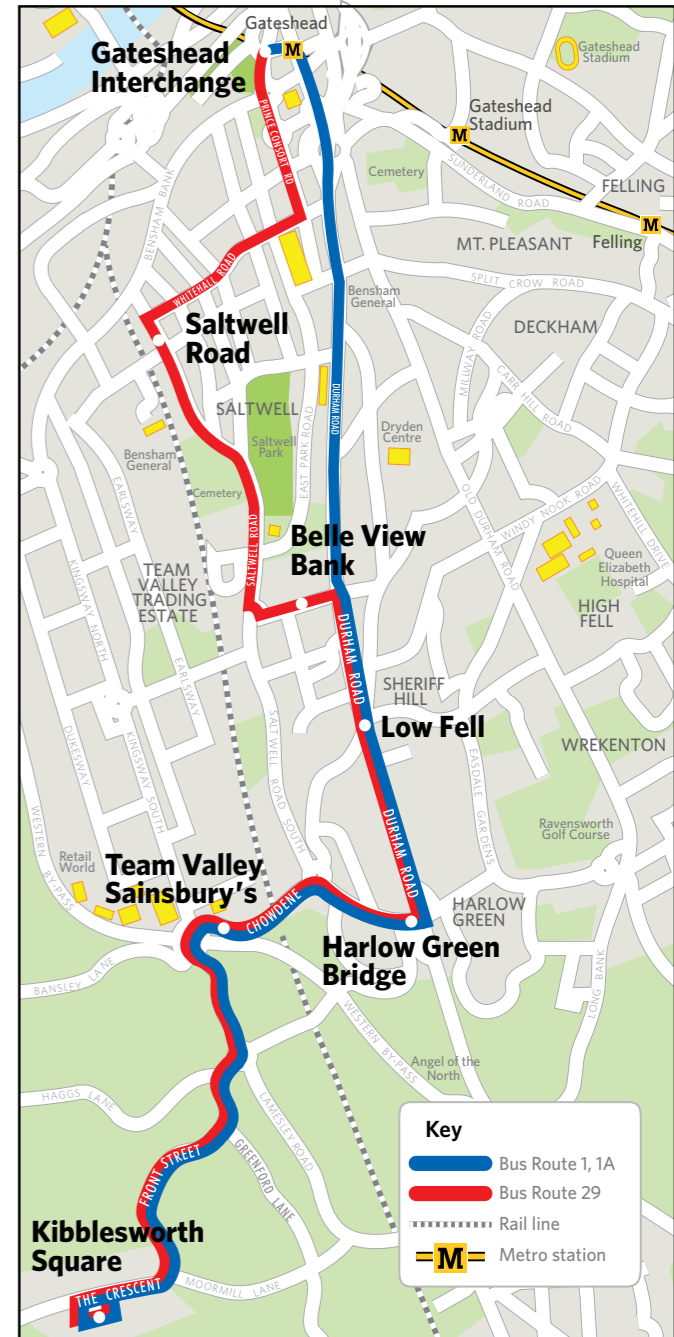

Saturdays

Service number	29	29	29	1A	1A	1A	1A	1A	1A	1A
Kibblesworth Square	0836	36	1636	1815	1916	2016	2116	2216	2316	
Team Valley Sainsbury's	0842	42	1642	1822	1923	2023	2123	2223	2323	
Harlow Green Bridge	0846	46	1646	▼	▼	▼	▼	▼	▼	
Low Fell Ale Taster	0848	48	1648	1825	1926	2026	2126	2226	2326	
Low Fell Top of Belle Vue Bank	0851	51	1651	▼	▼	▼	▼	▼	▼	
Saltwell Road Stirling House	0857	57	1657	▼	▼	▼	▼	▼	▼	
Gateshead Interchange M	0904	04	1704	1837	1938	2038	2138	2238	2338	

Sundays (and Public Holidays)

Service number	1A	1A	1A	1A	1A	1A	1A	1A	1A	1A	1A	1A
Kibblesworth Square	0920	1016	1112	12	1612	1716	1816	1916	2016	2116	2216	2316
Team Valley Sainsbury's	0927	1023	1119	19	1619	1723	1823	1923	2023	2123	2223	2323
Harlow Green Bridge	▼	▼	▼	22	1622	1726	1826	1926	2026	2126	2226	2326
Low Fell Ale Taster	0930	1026	1122	▼	▼	▼	▼	▼	▼	▼	▼	▼
Low Fell Top of Belle Vue Bank	▼	▼	▼	▼	▼	▼	▼	▼	▼	▼	▼	▼
Saltwell Road Stirling House	▼	▼	▼	▼	▼	▼	▼	▼	▼	▼	▼	▼
Gateshead Interchange M	0944	1040	1137	37	1637	1740	1840	1940	2040	2140	2240	2338

Timing points shown in **bold print** are designated stops where our drivers may need to wait to keep the service on schedule and your patience is appreciated when this is necessary.

If you experience any difficulty with the reliability of your service, please contact Customer Services on **0191 420 5050**.