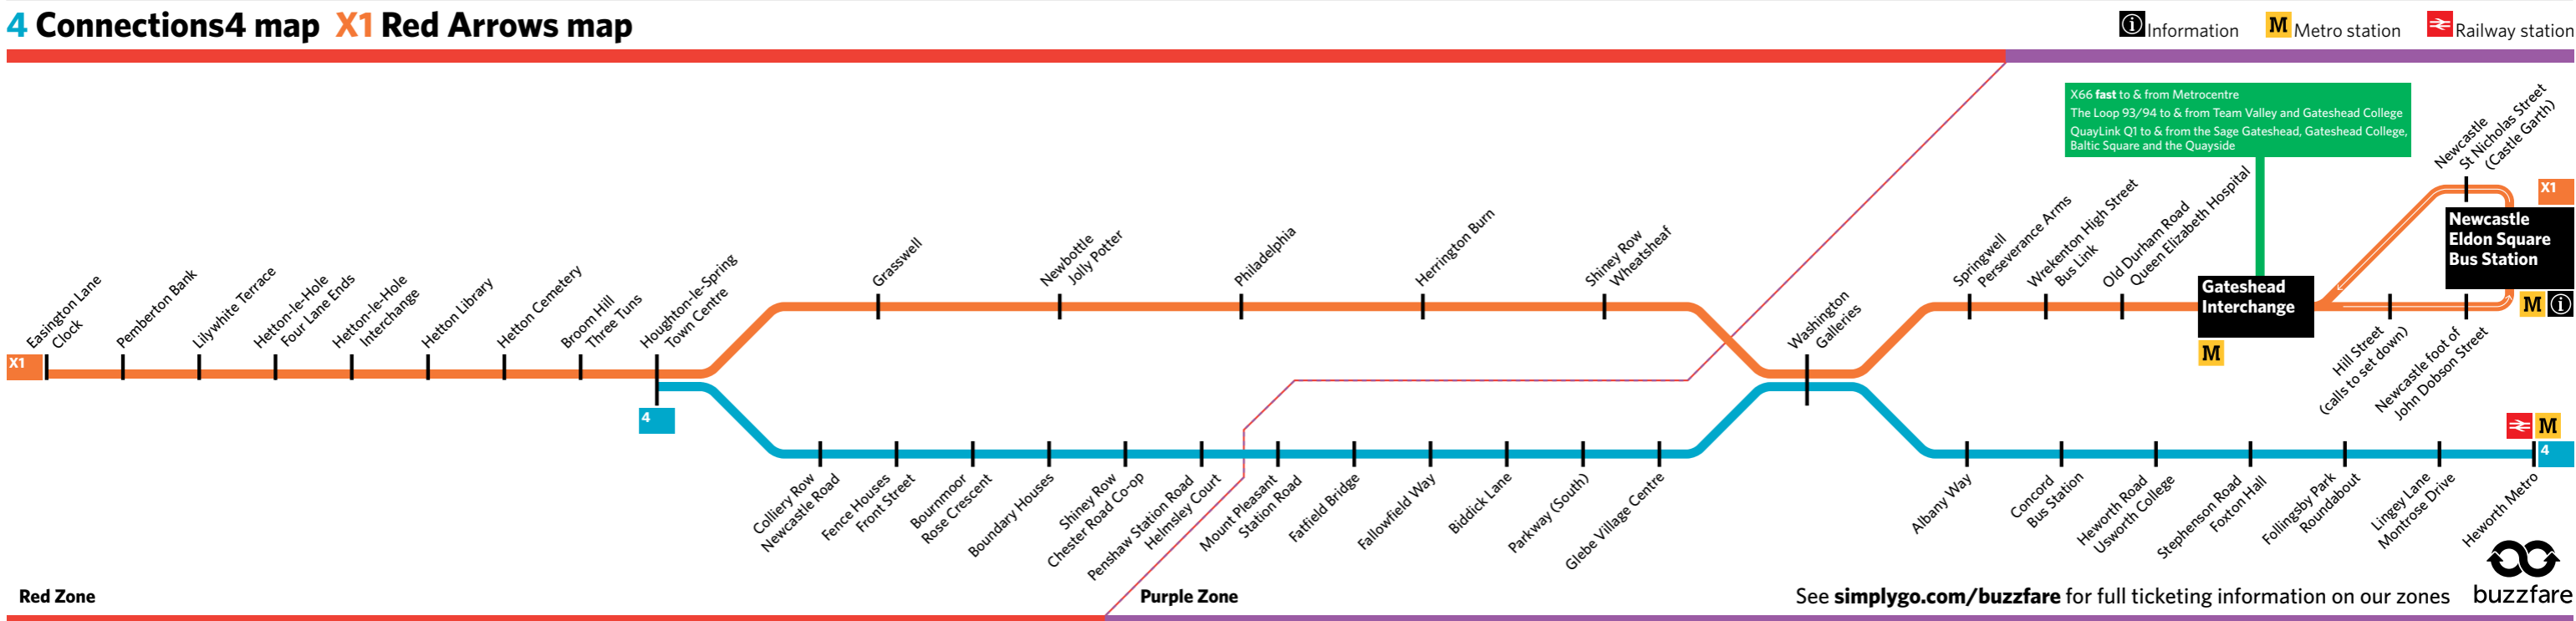

Explanation of codes:

A - This journey starts from Shiny Row Station Road/Helmsley Close, two minutes before Penshaw Bank Top.

B - This journey starts from Shiny Row Chester Road/Boundary Houses at 0540.

F - This journey only runs on a **Friday** evening.

Most Connections4 buses connect at Washington Galleries with **red arrows X1** buses to Springwell, Wrekenton,

Queen Elizabeth Hospital, Gateshead and Newcastle. For details of bus times, please pick up a copy of the **red arrows X1** bus guide.

Timing points shown in **bold print** are designated stops where our drivers may need to wait to keep the service on schedule and your patience is appreciated when this is necessary.

If you experience any difficulty with the reliability of your service, please contact Customer Services on **0845 60 60 260**.

4 Connections4 map X1 Red Arrows map

See simplygo.com/buzzfare for full ticketing information on our zones **buzzfare**