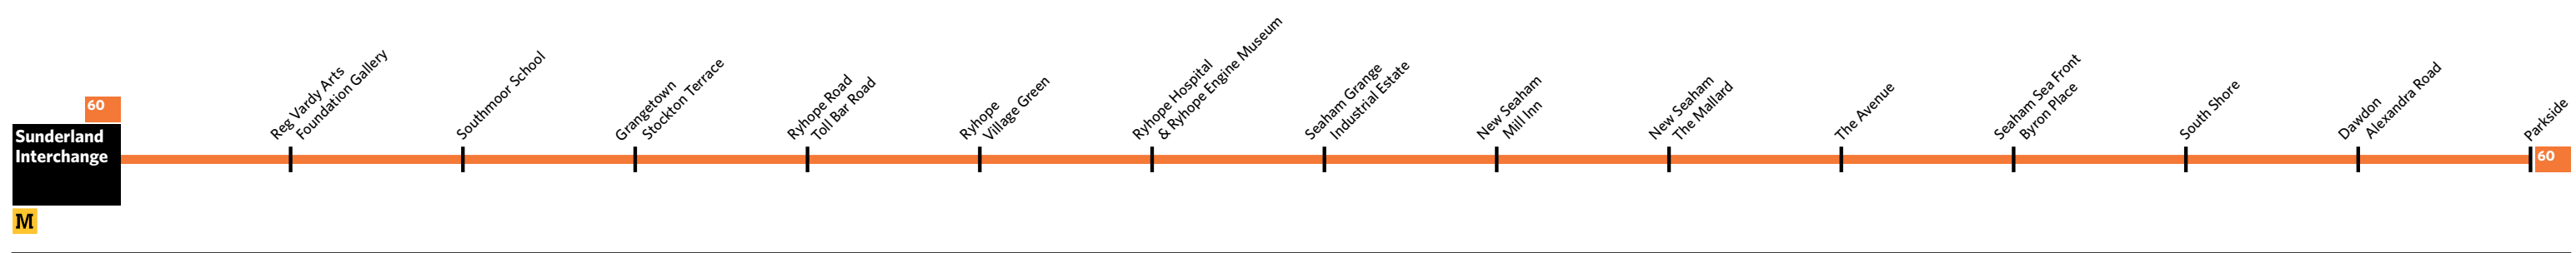

the key smartcard

Travelling with us couldn't be simpler!

Go North East **60** Drifter Services between Sunderland, Ryhope, New Seaham, Seaham and Dawdon

Bus times from 6 November 2016

- Buses run up to every 10 minutes
- WiFi
- Real Time
- You'll find ramp access on every bus and travel safety advice on board.

60 Drifter map

M Metro station