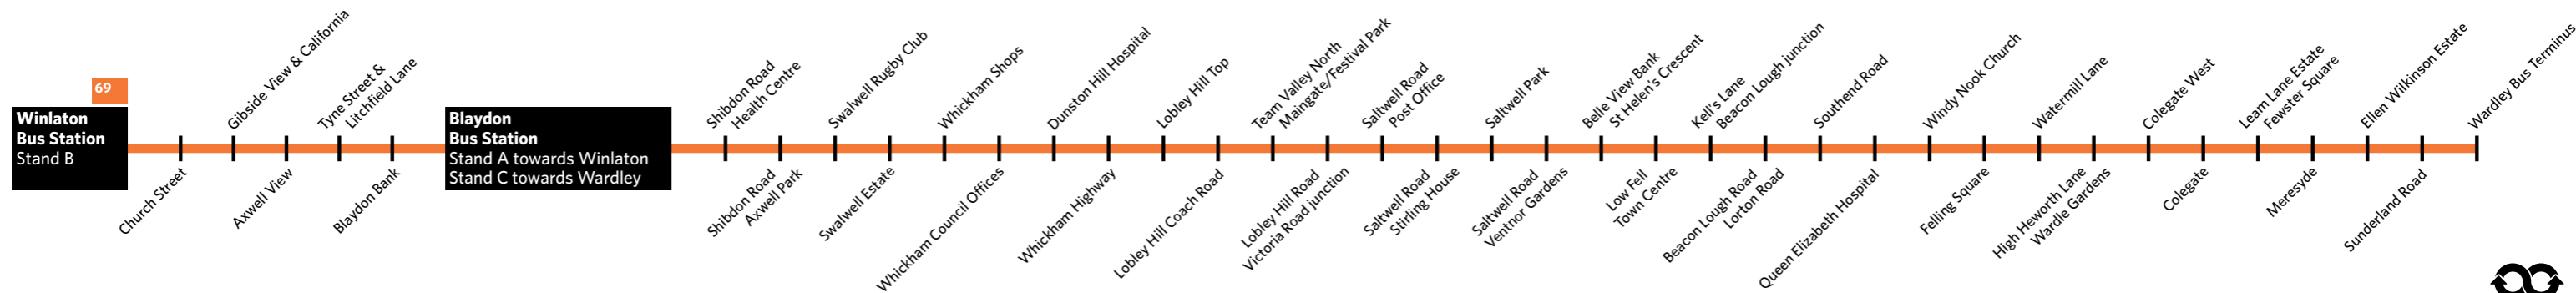

69 Pulse map