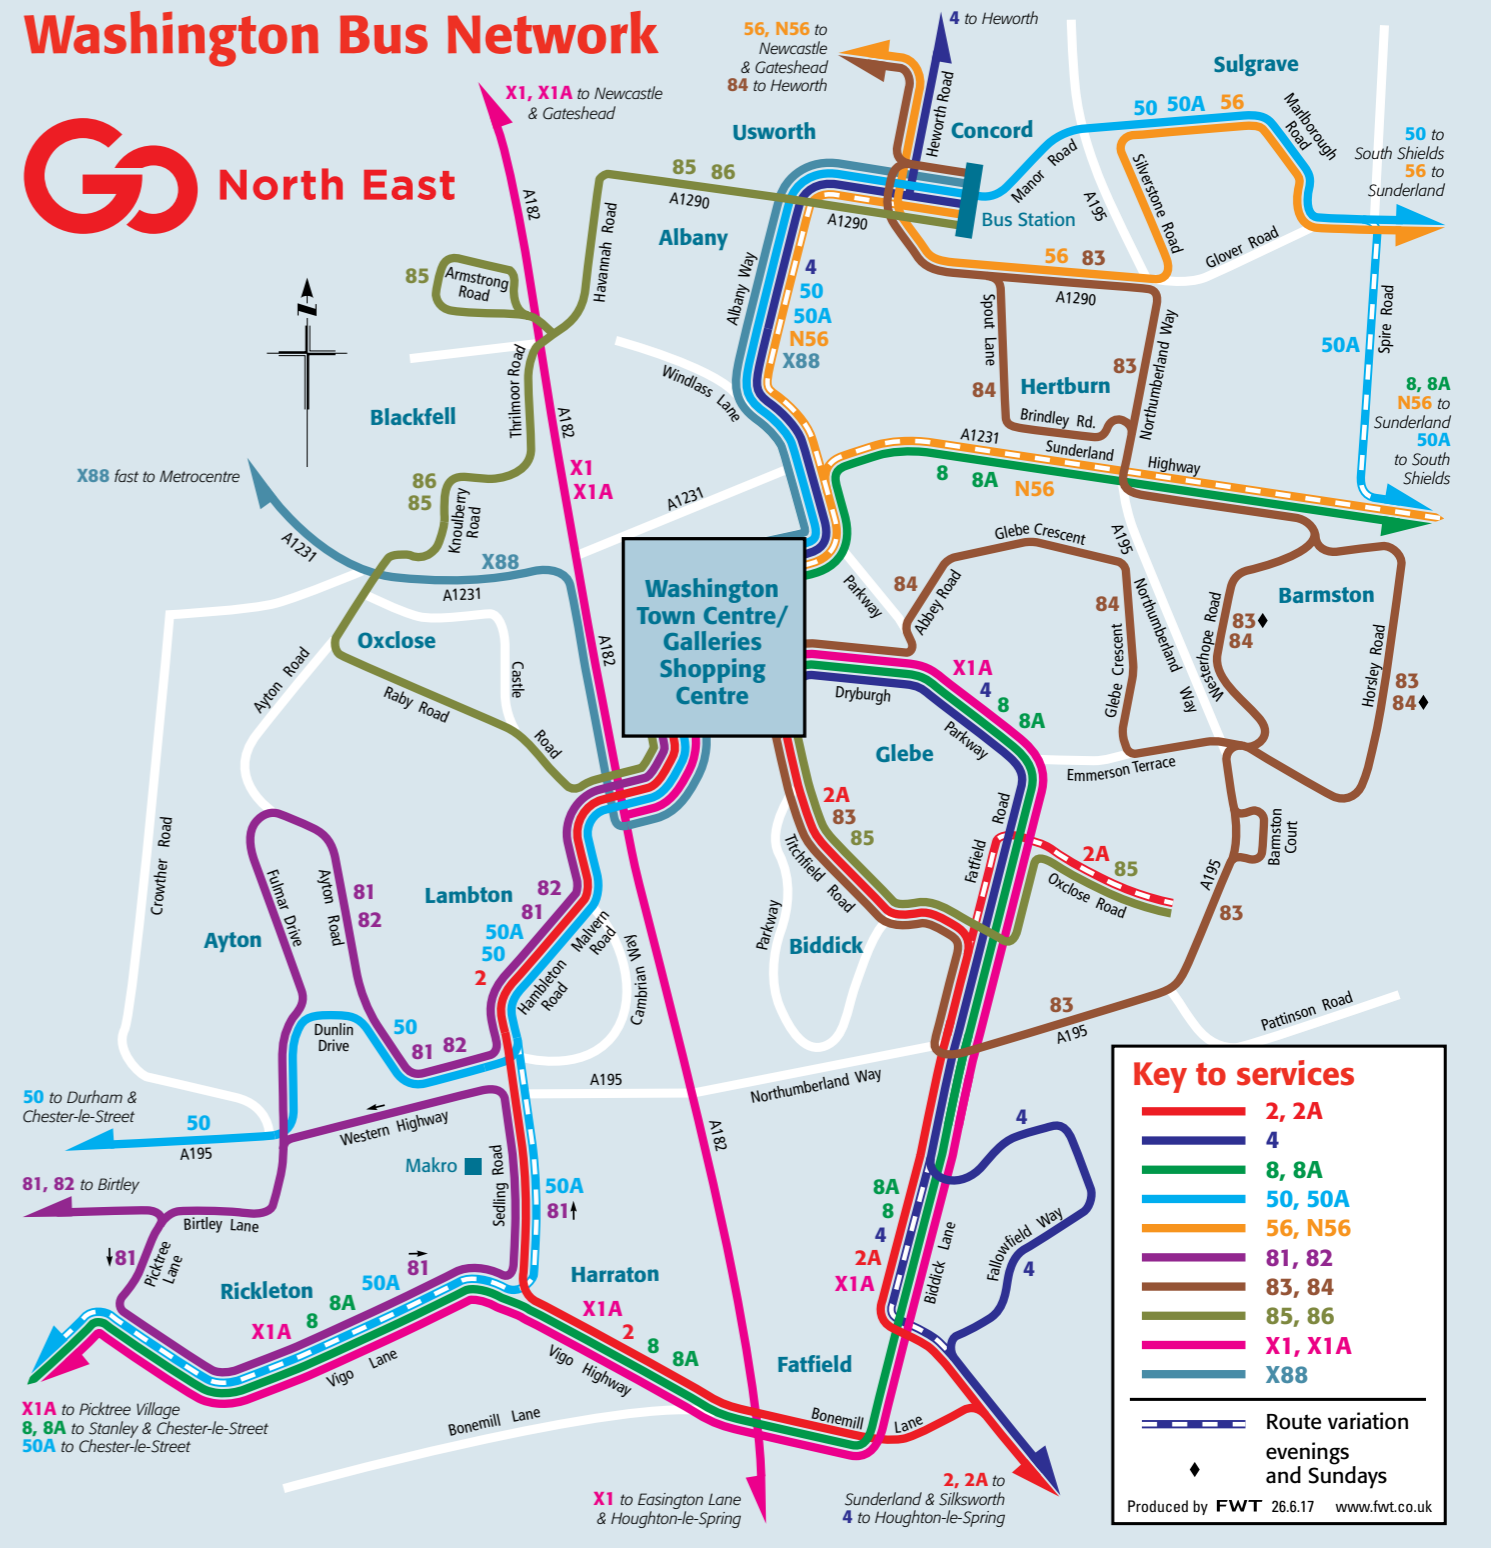

**Washington Bus Network**

**indiGo**  
**Services between Brady Square, Washington Galleries, Blackfell, Oxclose and Concord**  
 Buses run up to every 15 minutes from Washington Galleries » Concord

Bus times from 3 September 2017