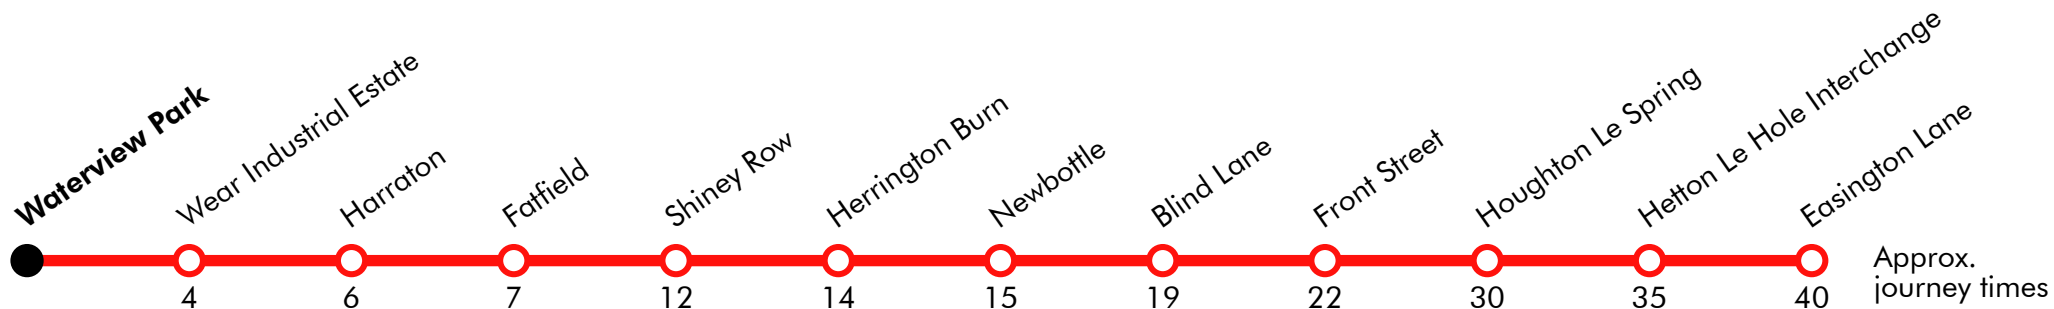

968

DWP Waterview Park-Easington Lane

Effective from: 30/08/2016

Go North East

Monday to Friday

Waterview Park	1645
Wear Industrial Estate	1649
Harraton	1651
Fatfield	1652
Shiney Row	1657
Herrington Burn	1659
Newbottle	1700
Blind Lane	1704
Front Street	1707
Houghton Le Spring	1715
Hetton Le Hole Interchange	1720
Easington Lane	1725

Via: Mandarin Way, Sedling Road, Sycamore Avenue, Vigo Lane, Bone Mill Lane, Bonemill Lane, Station Road, Philadelphia Lane, Herrington Burn, Philadelphia Lane, Front Street, Houghton Road, Blind Lane, Sedgelech Road, Sedgelech Road, Front Street, North View Terrace, Burn Park Road, The Broadway, Hetton Road, Houghton Road, Park View, Station Road, Four Lane Ends, Lilywhile Terrace, Pemberton Bank, Easington Lane

968

Easington Lane-DWP Waterview Park

Effective from: 30/08/2016

Go North East

Monday to Friday

Easington Lane	0710
Easington Lane	0711
Hetton Le Hole Interchange	0715
Houghton Le Spring	0720
Fence Houses	0726
Blind Lane	0728
Newbottle	0729
Herrington Burn	0730
Shiney Row	0734
Fatfield	0739
Harraton	0741
Wear Industrial Estate	0743
Waterview Park	0745

Via: Tyne Street, High Street, Pemberton Bank, Lilywhite Terrace, Station Road, Park View, Houghton Road, Hetton Road, The Broadway, Burn Park Road, North View Terrace, Sedgeleth Road, Blind Lane, Houghton Road, Front Street, Philadelphia Lane, Herrington Burn, Philadelphia Lane, Station Road, Bonemill Lane, Bone Mill Lane, Vigo Lane, Sycamore Avenue, Sedling Road, Mandarin Way