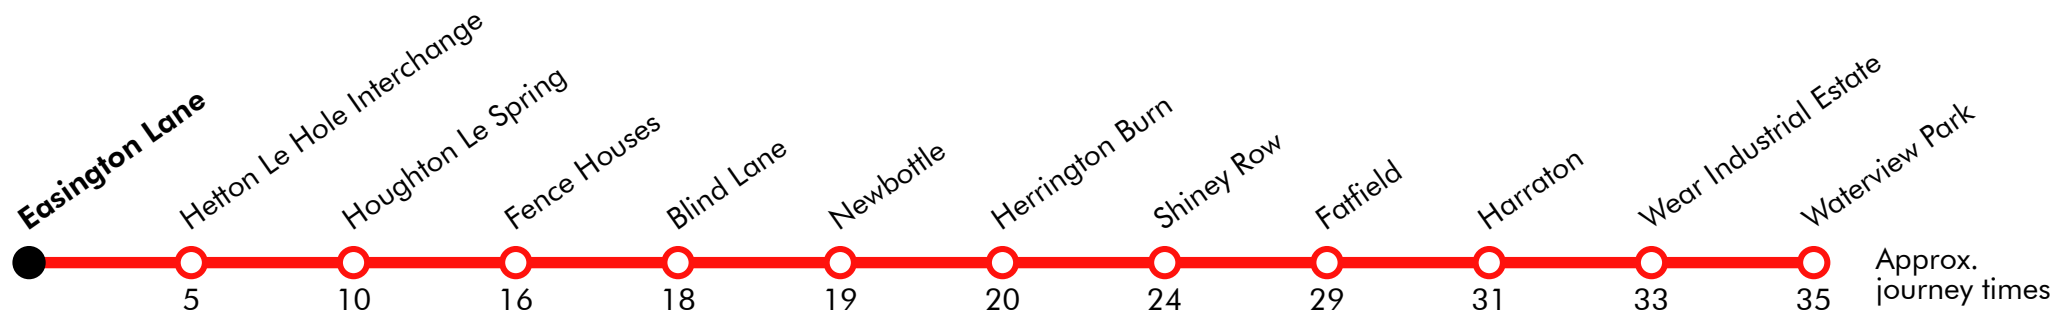

968

DWP Waterview Park-Easington Lane

Effective from: 30/08/2016

Go North East

Monday to Friday

Waterview Park	1645
Wear Industrial Estate	1649
Harraton	1651
Fatfield	1652
Shiney Row	1657
Herrington Burn	1659
Newbottle	1700
Blind Lane	1704
Front Street	1707
Houghton Le Spring	1715
Hetton Le Hole Interchange	1720
Easington Lane	1725

Via: Mandarin Way, Sedling Road, Sycamore Avenue, Vigo Lane, Bone Mill Lane, Bonemill Lane, Station Road, Philadelphia Lane, Herrington Burn, Philadelphia Lane, Front Street, Houghton Road, Blind Lane, Sedgelech Road, Sedgelech Road, Front Street, North View Terrace, Burn Park Road, The Broadway, Hetton Road, Houghton Road, Park View, Station Road, Four Lane Ends, Lilywhile Terrace, Pemberton Bank, Easington Lane

968

Easington Lane-DWP Waterview Park

Effective from: 30/08/2016

Go North East

Monday to Friday

Easington Lane	0710
Easington Lane	0711
Hetton Le Hole Interchange	0715
Houghton Le Spring	0720
Fence Houses	0726
Blind Lane	0728
Newbottle	0729
Herrington Burn	0730
Shiney Row	0734
Fatfield	0739
Harraton	0741
Wear Industrial Estate	0743
Waterview Park	0745

Via: Tyne Street, High Street, Pemberton Bank, Lilywhite Terrace, Station Road, Park View, Houghton Road, Hetton Road, The Broadway, Burn Park Road, North View Terrace, Sedgeleth Road, Blind Lane, Houghton Road, Front Street, Philadelphia Lane, Herrington Burn, Philadelphia Lane, Station Road, Bonemill Lane, Bone Mill Lane, Vigo Lane, Sycamore Avenue, Sedling Road, Mandarin Way