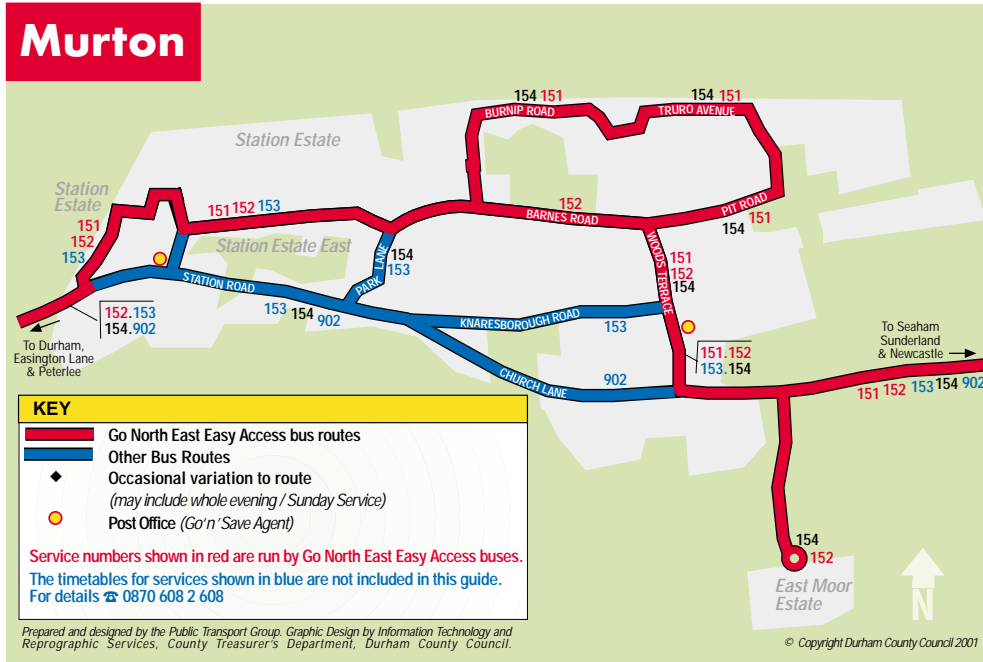

Seaham and Murton Area Maps

SOUTH SHIELDS - SUNDERLAND - SOUTH HETTON SOUTH SHIELDS - SUNDERLAND - EASINGTON LANE via Hazard Lane SOUTH SHIELDS - SUNDERLAND - SOUTH HETTON via Hetton Downs

35
35A
36

Service 35: South Shields Market, Fowler Street, Westoe Road, Westoe, Sunderland Road, Harton Nook, Shields Road, Cleadon Village, Sunderland Road, Shields Road, Newcastle Road, North Bridge Street, Wearmouth Bridge, West Wear Street, Bedford Street, John Street, Borough Road, Holmeside, Vine Place, Albion Place, Stockton Road, Sunderland Interchange, Mary Street, New Durham Road, Royal Hospital, Burn Park Road, Durham Road, Silksworth Lane, Queen Alexandra Road, Durham Road, East Herrington Board Inn, Doxford International, A690, Stony Gate, Newbottle Jolly Potter, High Lane, Sunderland Road, South Street, Houghton Road, Newbottle Street, Houghton-le-Spring Church, The Broadway, Dairy Lane, Hetton Road, Houghton Road, Hetton-le-Hole Colliery Inn, Station Road, Four Lane Ends, Lillywhite Terrace, Pemberton Bank, Easington Lane Clock, High Street, South Hetton Road, Front Street, Jamieson Terrace, Grasmere Terrace.

Service 36: As service 35 to Hetton Road then via Gillas Lane West, Durham Road, North Road, The Quay, Park View, Hetton Front Street, then as service 35 route.

Mondays to Saturdays (Except Bank Holidays)

Service Number Codes	162 am	36 am	35A am	35 NS am	35A NS am	36 NS am	36 S am	35A NS am	35 NS am	35 S am	35A NS am	35A S am	36 am	35A am	35 am	35A am	36 am
SOUTH SHIELDS Market	6.00	6.48	—	6.53	7.13	7.28	7.33	7.43	7.58	8.03	8.13	—	8.33	8.48	9.03	9.18	9.33
Westoe	6.04	6.53	—	6.58	7.18	7.33	7.38	7.48	8.03	8.08	8.18	—	8.38	8.53	9.08	9.23	9.38
Harton Nook	6.08	6.57	—	7.02	7.22	7.37	7.42	7.52	8.07	8.12	8.22	—	8.42	8.57	9.12	9.27	9.42
Cleadon Village	6.12	7.02	—	7.07	7.27	7.42	7.47	7.57	8.12	8.17	8.27	—	8.47	9.02	9.17	9.32	9.47
Sunderland Interchange Stand L	6.23	7.20	7.17	7.27	7.47	8.02	8.07	8.17	8.37	8.37	8.52	8.52	9.07	9.22	9.37	9.52	10.07
Sunderland General Hospital	—	—	7.22	—	7.52	—	—	8.22	—	—	8.57	8.57	—	9.27	—	9.57	—
East Herrington Board Inn	6.35	7.33	7.35	7.40	8.05	8.15	8.20	8.35	8.50	8.50	9.10	9.10	9.20	9.40	9.50	10.10	10.20
Doxford International	—	7.36	—	7.43	—	8.18	8.23	—	8.53	8.53	—	—	—	—	—	—	—
Newbottle Jolly Potter	—	7.42	7.41	7.49	8.11	8.24	8.29	8.41	8.59	8.59	9.16	9.16	9.26	9.46	9.56	10.16	10.26
Burnside Estate	6.47	—	7.45	—	8.15	—	—	8.45	—	—	9.20	9.20	—	9.50	—	10.20	—
Houghton-le-Spring Church	6.51	7.47	7.49	7.54	8.19	8.29	8.34	8.49	9.04	9.04	9.24	9.24	9.31	9.54	10.01	10.24	10.31
Hazard Lane	—	7.51	—	—	8.32	8.37	—	—	—	—	—	—	9.34	—	—	10.34	—
Hetton Downs	—	—	7.55	—	8.25	—	—	8.55	—	—	9.30	9.30	—	10.00	—	10.30	—
Hetton le Hole Colliery Inn	6.57	7.55	7.57	8.00	8.27	8.39	8.44	8.57	9.10	9.10	9.32	9.32	9.41	10.02	10.07	10.32	10.41
Easington Lane Clock Tower	7.01	8.01	8.03	8.06	8.33	8.45	8.50	9.03	9.16	9.16	9.38	9.38	9.47	10.08	10.13	10.38	10.47
SOUTH HETTON Grasmere Terrace	—	—	—	8.14	—	8.53	8.58	—	9.24	9.24	—	—	9.55	—	10.21	—	10.55