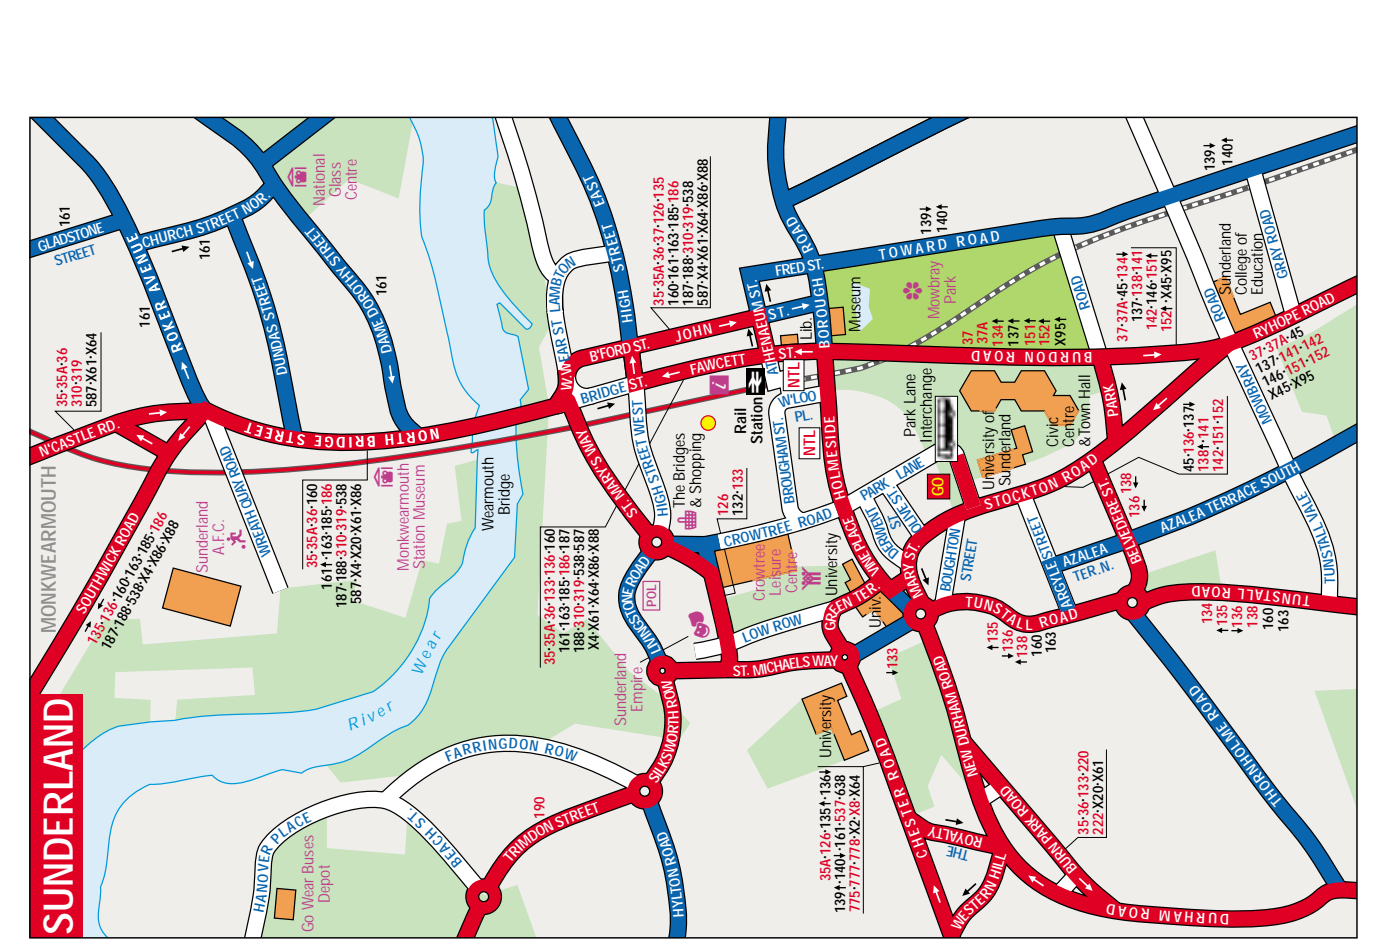

for timetable and fare information
7am - 8pm daily

traveline
public transport info
0870 608 2 608
north east

Sunderland Area Map

Area Maps

777	Go North East Easy Access bus route		Castle
135	Bus route and route number		Church
139-140	Bus route terminus		Golf Course
	Post Office (Go'n'Save Agent)		Historic House/Monument
	Direction of travel		Hospital
	Rail station		Leisure Centre
	Sunderland line station		Lighthouse
	Go North East Travel Centre		Museum
	Network Travelticket Agent		Park
	Fare zone boundary		Place of Interest
	Evenings and Sundays only		Swimming Pool
			Windmill

Digital Cartography by Pindar plc 01296 390100
www.pindarplc.com

Service numbers shown in red are currently operated by Go North East Easy Access buses. See individual timetables for full details.

Seaham and Murton Area Maps