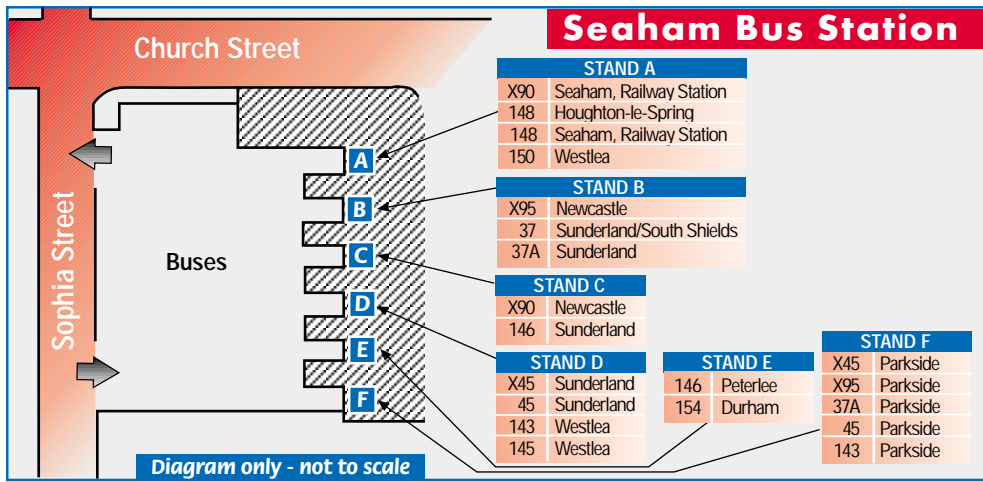

Seaham and Murton Area Maps

SOUTH SHIELDS - SUNDERLAND - SOUTH HETTON SOUTH SHIELDS - SUNDERLAND - EASINGTON LANE via Hazard Lane SOUTH SHIELDS - SUNDERLAND - SOUTH HETTON via Hetton Downs

35
35A
36

Service 35: South Shields Market, Fowler Street, Westoe Road, Westoe, Sunderland Road, Harton Nook, Shields Road, Cleadon Village, Sunderland Road, Shields Road, Newcastle Road, North Bridge Street, Wearmouth Bridge, West Wear Street, Bedford Street, John Street, Borough Road, Holmeside, Vine Place, Albion Place, Stockton Road, Sunderland Interchange, Mary Street, New Durham Road, Royal Hospital, Burn Park Road, Durham Road, Silksworth Lane, Queen Alexandra Road, Durham Road, East Herrington Board Inn, Doxford International, A690, Stony Gate, Newbottle Jolly Potter, High Lane, Sunderland Road, South Street, Houghton Road, Newbottle Street, Houghton-le-Spring Church, The Broadway, Dairy Lane, Hetton Road, Houghton Road, Hetton-le-Hole Colliery Inn, Station Road, Four Lane Ends, Lillywhite Terrace, Pemberton Bank, Easington Lane Clock, High Street, South Hetton Road, Front Street, Jamieson Terrace, Grasmere Terrace.

Service 36: As service 35 to Hetton Road then via Gillas Lane West, Durham Road, North Road, The Quay, Park View, Hetton Front Street, then as service 35 route.

Mondays to Saturdays (Except Bank Holidays)

Service Number Codes	162 am	36 am	35A am	35 NS am	35A NS am	36 NS am	36 S am	35A NS am	35 NS am	35 S am	35A NS am	35A S am	36 am	35A am	35 am	35A am	36 am
SOUTH SHIELDS Market	6.00	6.48	—	6.53	7.13	7.28	7.33	7.43	7.58	8.03	8.13	—	8.33	8.48	9.03	9.18	9.33
Westoe	6.04	6.53	—	6.58	7.18	7.33	7.38	7.48	8.03	8.08	8.18	—	8.38	8.53	9.08	9.23	9.38
Harton Nook	6.08	6.57	—	7.02	7.22	7.37	7.42	7.52	8.07	8.12	8.22	—	8.42	8.57	9.12	9.27	9.42
Cleadon Village	6.12	7.02	—	7.07	7.27	7.42	7.47	7.57	8.12	8.17	8.27	—	8.47	9.02	9.17	9.32	9.47
Sunderland Interchange Stand L	6.23	7.20	7.17	7.27	7.47	8.02	8.07	8.17	8.37	8.37	8.52	8.52	9.07	9.22	9.37	9.52	10.07
Sunderland General Hospital	—	—	7.22	—	7.52	—	—	8.22	—	—	8.57	8.57	—	9.27	—	9.57	—
East Herrington Board Inn	6.35	7.33	7.35	7.40	8.05	8.15	8.20	8.35	8.50	8.50	9.10	9.10	9.20	9.40	9.50	10.10	10.20
Doxford International	—	7.36	—	7.43	—	8.18	8.23	—	8.53	8.53	—	—	—	—	—	—	—
Newbottle Jolly Potter	—	7.42	7.41	7.49	8.11	8.24	8.29	8.41	8.59	8.59	9.16	9.16	9.26	9.46	9.56	10.16	10.26
Burnside Estate	6.47	—	7.45	—	8.15	—	—	8.45	—	—	9.20	9.20	—	9.50	—	10.20	—
Houghton-le-Spring Church	6.51	7.47	7.49	7.54	8.19	8.29	8.34	8.49	9.04	9.04	9.24	9.24	9.31	9.54	10.01	10.24	10.31
Hazard Lane	—	7.51	—	—	8.32	8.37	—	—	—	—	—	—	9.34	—	—	10.34	—
Hetton Downs	—	—	7.55	—	8.25	—	—	8.55	—	—	9.30	9.30	—	10.00	—	10.30	—
Hetton le Hole Colliery Inn	6.57	7.55	7.57	8.00	8.27	8.39	8.44	8.57	9.10	9.10	9.32	9.32	9.41	10.02	10.07	10.32	10.41
Easington Lane Clock Tower	7.01	8.01	8.03	8.06	8.33	8.45	8.50	9.03	9.16	9.16	9.38	9.38	9.47	10.08	10.13	10.38	10.47
SOUTH HETTON Grasmere Terrace	—	—	—	8.14	—	8.53	8.58	—	9.24	9.24	—	—	9.55	—	10.21	—	10.55