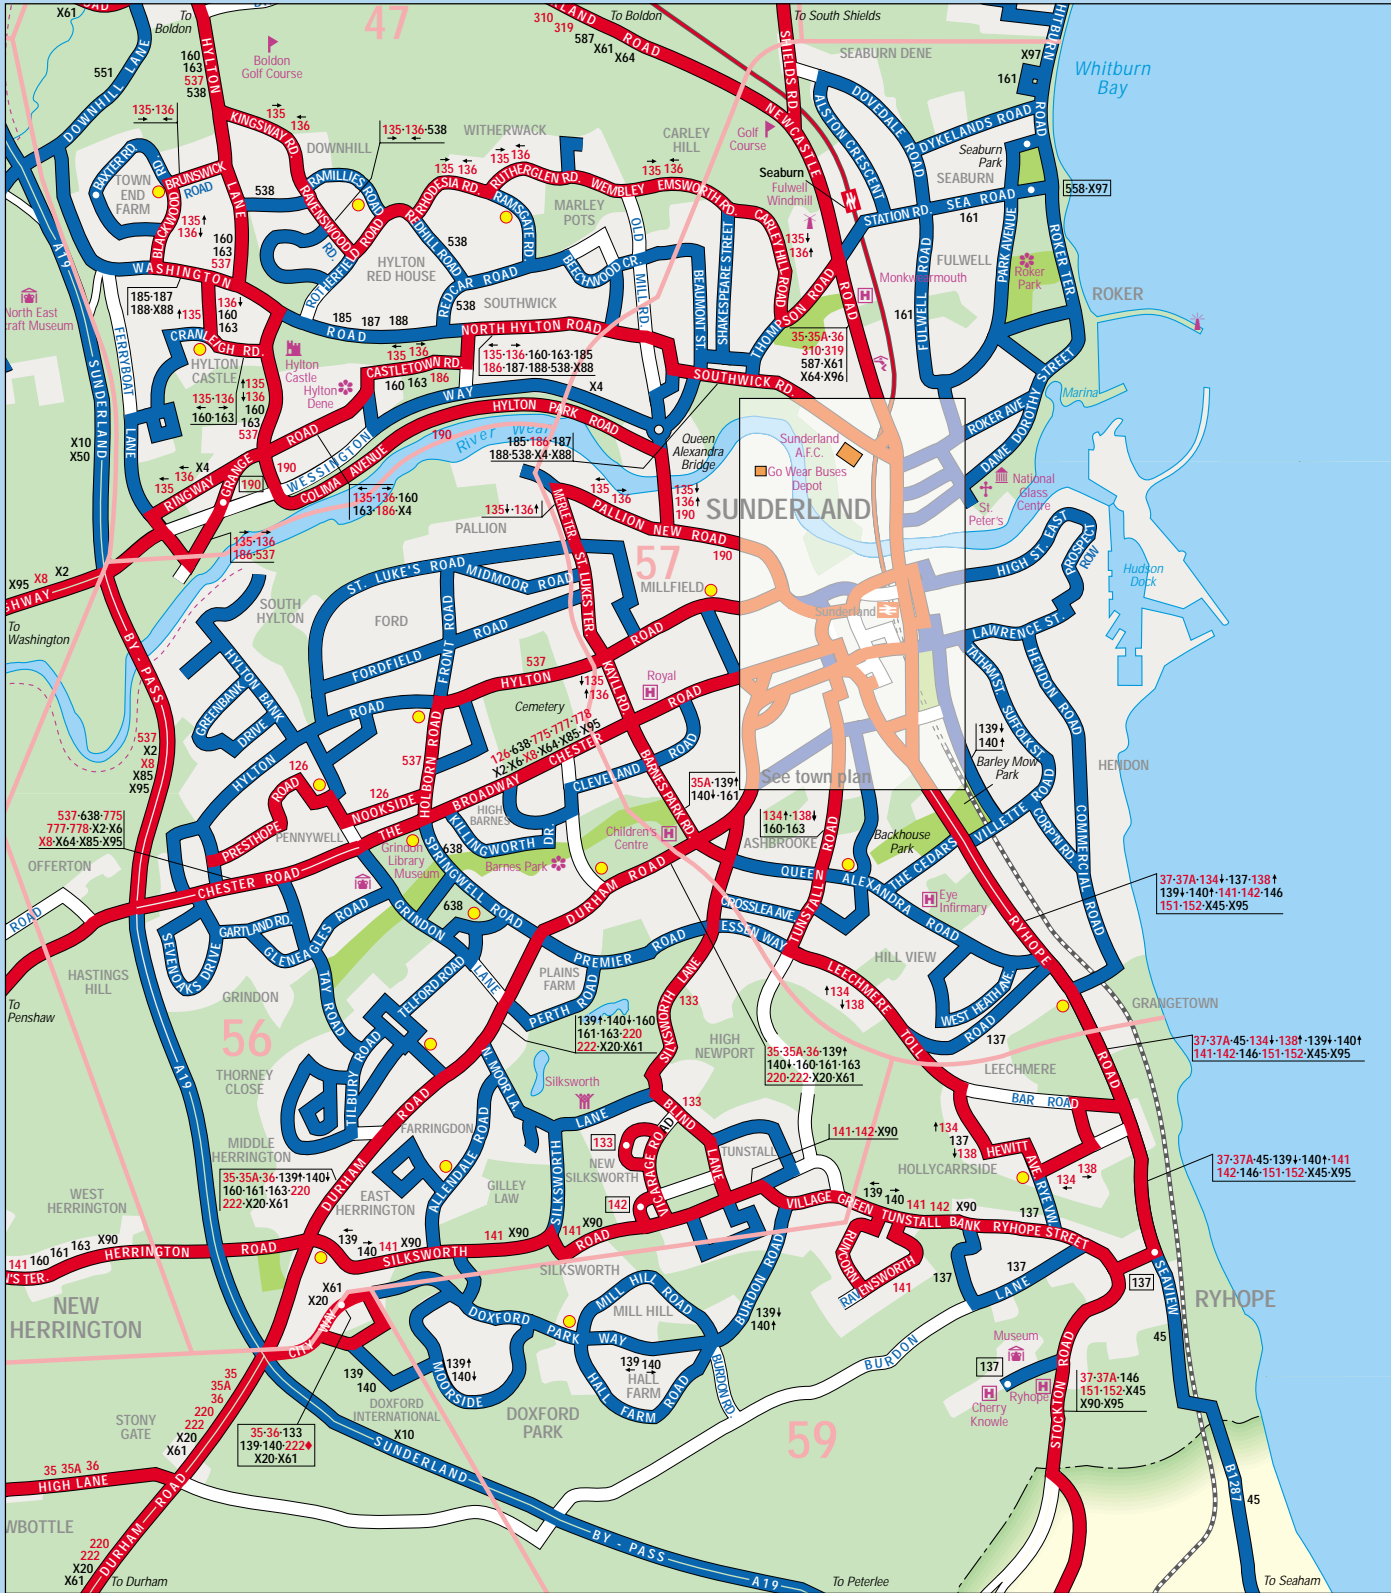

Sunderland Area Map

Area Maps

777	Go North East Easy Access bus route		Castle
135	Bus route and route number		Church
139-140	Bus route terminus		Golf Course
	Post Office (Go'n'Save Agent)		Historic House/Monument
	Direction of travel		Hospital
	Rail station		Leisure Centre
	Sunderland line station		Lighthouse
	Go North East Travel Centre		Museum
	Network Travelticket Agent		Park
	Fare zone boundary		Place of Interest
	Evenings and Sundays only		Swimming Pool
			Windmill

Digital Cartography by Pindar plc 01296 390100
www.pindarplc.com

Service numbers shown in red are currently operated by Go North East Easy Access buses. See individual timetables for full details.