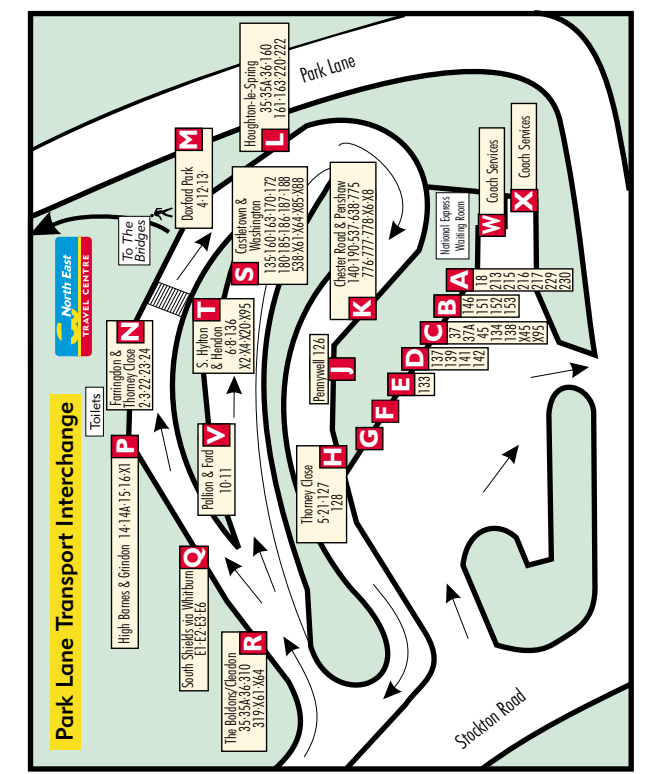

Sunderland Area Map

Area Maps

777	Go North East Easy Access bus route		Castle
135	Bus route and route number		Church
139-140	Bus route terminus		Golf Course
	Post Office (Go'n'Save Agent)		Historic House/Monument
	Direction of travel		Hospital
	Rail station		Leisure Centre
	Sunderland line station		Lighthouse
	Go North East Travel Centre		Museum
	Network Travelticket Agent		Park
	Fare zone boundary		Place of Interest
	Evenings and Sundays only		Swimming Pool
			Windmill

Digital Cartography by Pindar plc 01296 390100
www.pindarplc.com

Service numbers shown in red are currently operated by Go North East Easy Access buses. See individual timetables for full details.