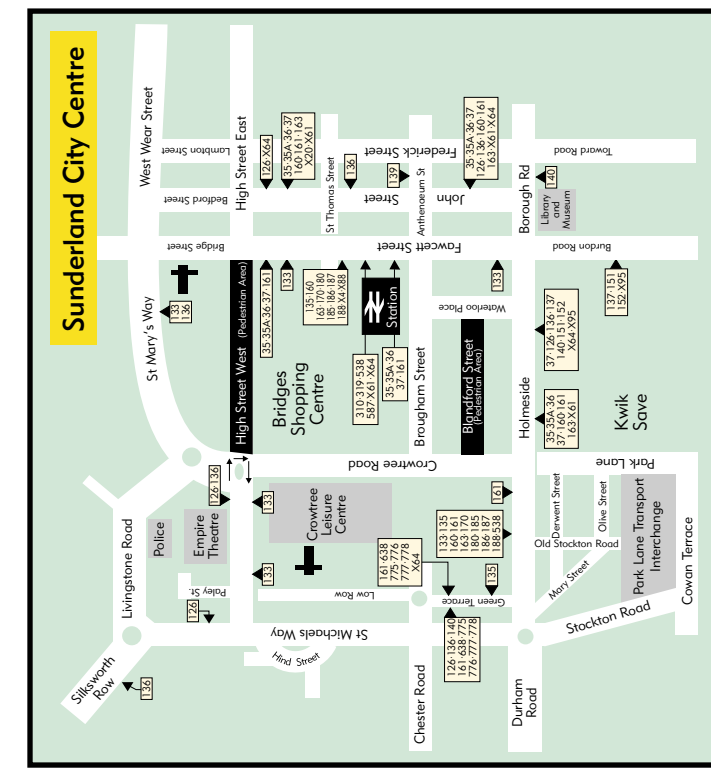

Sunderland Area Map

Area Maps

777	Go North East Easy Access bus route		Castle
135	Bus route and route number		Church
139-140	Bus route terminus		Golf Course
	Post Office (Go'n'Save Agent)		Historic House/Monument
	Direction of travel		Hospital
	Rail station		Leisure Centre
	Sunderland line station		Lighthouse
	Go North East Travel Centre		Museum
	Network Travelticket Agent		Park
	Fare zone boundary		Place of Interest
	Evenings and Sundays only		Swimming Pool
			Windmill

Digital Cartography by Pindar plc 01296 390100
www.pindarplc.com

Service numbers shown in red are currently operated by Go North East Easy Access buses. See individual timetables for full details.