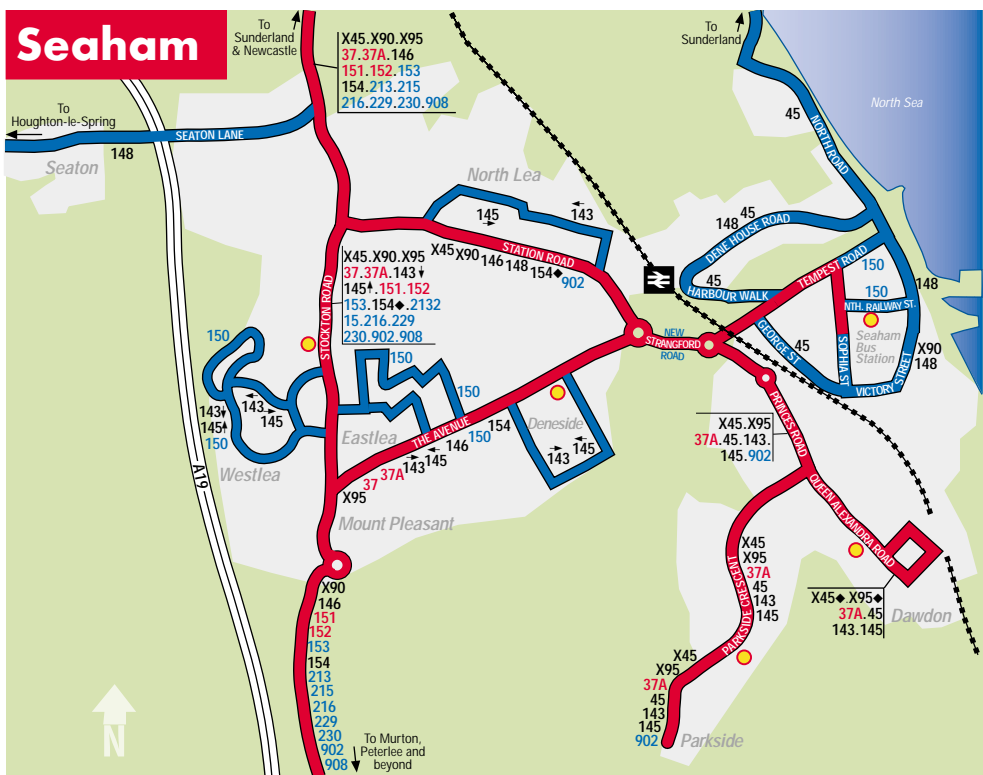

Seaham and Murton Area Maps

SOUTH SHIELDS - SUNDERLAND - SOUTH HETTON SOUTH SHIELDS - SUNDERLAND - EASINGTON LANE via Hazard Lane SOUTH SHIELDS - SUNDERLAND - SOUTH HETTON via Hetton Downs

35
35A
36

Service 35: South Shields Market, Fowler Street, Westoe Road, Westoe, Sunderland Road, Harton Nook, Shields Road, Cleadon Village, Sunderland Road, Shields Road, Newcastle Road, North Bridge Street, Wearmouth Bridge, West Wear Street, Bedford Street, John Street, Borough Road, Holmeside, Vine Place, Albion Place, Stockton Road, Sunderland Interchange, Mary Street, New Durham Road, Royal Hospital, Burn Park Road, Durham Road, Silksworth Lane, Queen Alexandra Road, Durham Road, East Herrington Board Inn, Doxford International, A690, Stony Gate, Newbottle Jolly Potter, High Lane, Sunderland Road, South Street, Houghton Road, Newbottle Street, Houghton-le-Spring Church, The Broadway, Dairy Lane, Hetton Road, Houghton Road, Hetton-le-Hole Colliery Inn, Station Road, Four Lane Ends, Lillywhite Terrace, Pemberton Bank, Easington Lane Clock, High Street, South Hetton Road, Front Street, Jamieson Terrace, Grasmere Terrace.

Service 36: As service 35 to Hetton Road then via Gillas Lane West, Durham Road, North Road, The Quay, Park View, Hetton Front Street, then as service 35 route.

Mondays to Saturdays (Except Bank Holidays)

Service Number Codes	162 am	36 am	35A am	35 NS am	35A NS am	36 NS am	36 S am	35A NS am	35 NS am	35 S am	35A NS am	35A S am	36 am	35A am	35 am	35A am	36 am
SOUTH SHIELDS Market	6.00	6.48	—	6.53	7.13	7.28	7.33	7.43	7.58	8.03	8.13	—	8.33	8.48	9.03	9.18	9.33
Westoe	6.04	6.53	—	6.58	7.18	7.33	7.38	7.48	8.03	8.08	8.18	—	8.38	8.53	9.08	9.23	9.38
Harton Nook	6.08	6.57	—	7.02	7.22	7.37	7.42	7.52	8.07	8.12	8.22	—	8.42	8.57	9.12	9.27	9.42
Cleadon Village	6.12	7.02	—	7.07	7.27	7.42	7.47	7.57	8.12	8.17	8.27	—	8.47	9.02	9.17	9.32	9.47
Sunderland Interchange Stand L	6.23	7.20	7.17	7.27	7.47	8.02	8.07	8.17	8.37	8.37	8.52	8.52	9.07	9.22	9.37	9.52	10.07
Sunderland General Hospital	—	—	7.22	—	7.52	—	—	8.22	—	—	8.57	8.57	—	9.27	—	9.57	—
East Herrington Board Inn	6.35	7.33	7.35	7.40	8.05	8.15	8.20	8.35	8.50	8.50	9.10	9.10	9.20	9.40	9.50	10.10	10.20
Doxford International	—	7.36	—	7.43	—	8.18	8.23	—	8.53	8.53	—	—	—	—	—	—	—
Newbottle Jolly Potter	—	7.42	7.41	7.49	8.11	8.24	8.29	8.41	8.59	8.59	9.16	9.16	9.26	9.46	9.56	10.16	10.26
Burnside Estate	6.47	—	7.45	—	8.15	—	—	8.45	—	—	9.20	9.20	—	9.50	—	10.20	—
Houghton-le-Spring Church	6.51	7.47	7.49	7.54	8.19	8.29	8.34	8.49	9.04	9.04	9.24	9.24	9.31	9.54	10.01	10.24	10.31
Hazard Lane	—	7.51	—	—	8.32	8.37	—	—	—	—	—	—	9.34	—	—	10.34	—
Hetton Downs	—	—	7.55	—	8.25	—	—	8.55	—	—	9.30	9.30	—	10.00	—	10.30	—
Hetton le Hole Colliery Inn	6.57	7.55	7.57	8.00	8.27	8.39	8.44	8.57	9.10	9.10	9.32	9.32	9.41	10.02	10.07	10.32	10.41
Easington Lane Clock Tower	7.01	8.01	8.03	8.06	8.33	8.45	8.50	9.03	9.16	9.16	9.38	9.38	9.47	10.08	10.13	10.38	10.47
SOUTH HETTON Grasmere Terrace	—	—	—	8.14	—	8.53	8.58	—	9.24	9.24	—	—	9.55	—	10.21	—	10.55