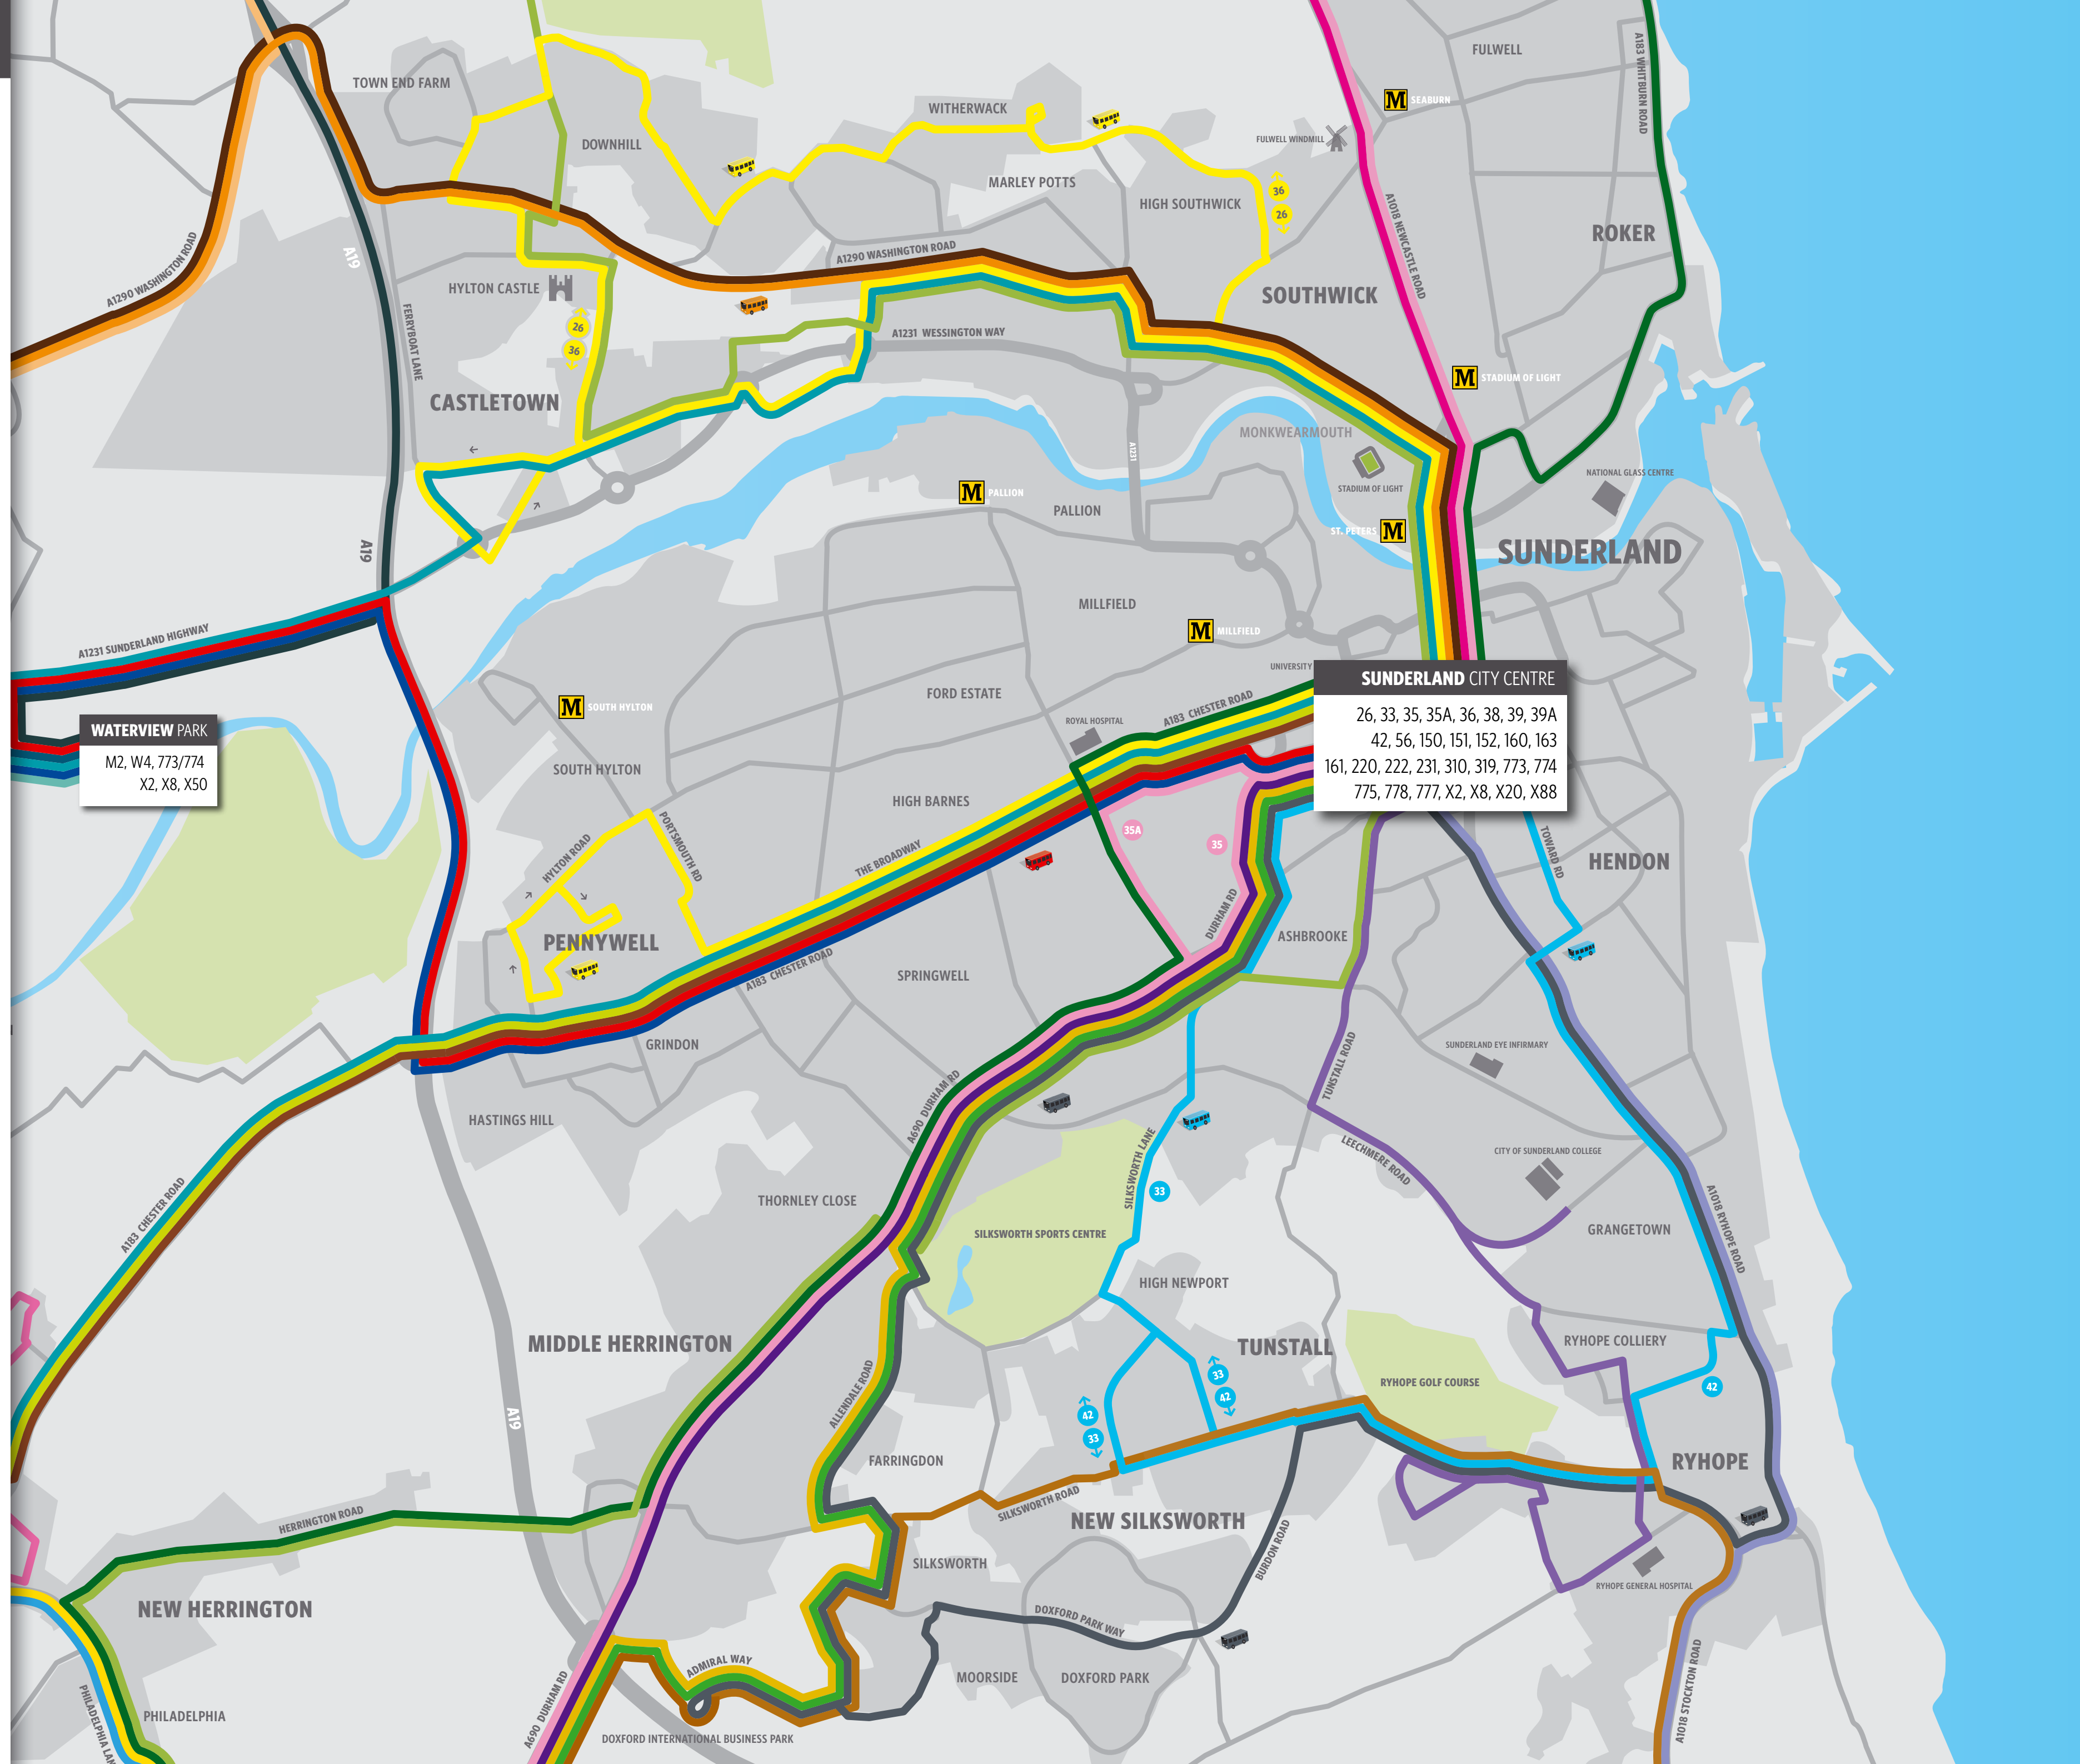

SERVICE: 161

Terminal Points: **Seaburn-Low Moorsley** Via City Centre, Royal Hospital, Houghton
Mon-Sat Daytime: Every 30 mins. Evening: Every 60 mins. Sunday: Every 60 mins
*Park Lane to Low Moorsley

SERVICE: 220/222

SERVICE: 231

SERVICE: 310

Terminal Points: **Sunderland-Blyth** Via Jarrow, North Shields
Mon-Sat Daytime: Every 60 mins. Evening: Every 60 mins. Sunday: Every 60 mins
*Sunderland to Jarrow

SERVICE: 319

SERVICE: 773/774

Terminal Points: **Sunderland-Sunderland** Via Royal Hospital, Rickleton, Galleries, Concord, Waterview Park
Mon-Sat Daytime: Every 30 mins. Evening: Every 30 mins. Sunday: Every 60 mins *Galleries to Sunderland

SERVICE: 775/778

SERVICE: 777

SERVICE: X2 'Red Arrows'

SERVICE: X3

Terminal Points: **Seaham Harbour-Newcastle** Via Doxford International, QE Hospital, Gateshead
Mon-Sat Daytime: Every 60 mins

SERVICE: X8

Terminal Points: **Sunderland-Chester-le-Street** Via Royal Hospital, Galleries
Mon-Sat Daytime: Every 30 mins

SERVICE: X20

Terminal Points: **Sunderland-Durham** Via Houghton, Carrville
Mon-Sat Daytime: Every 60 mins

SERVICE: X50

Terminal Points: **South Shields-Durham** Via South Tyneside Hospital, Waterview Park, Galleries, Chester-le-Street
Mon-Sat Daytime: Every 60 mins

SERVICE: X88

WATERVIEW PARK
M2, W4, 773/774
X2, X8, X50

SUNDERLAND CITY CENTRE
26, 33, 35, 35A, 36, 38, 39, 39A
42, 56, 150, 151, 152, 160, 163
161, 220, 222, 231, 310, 319, 773, 774
775, 778, 777, X2, X8, X20, X88