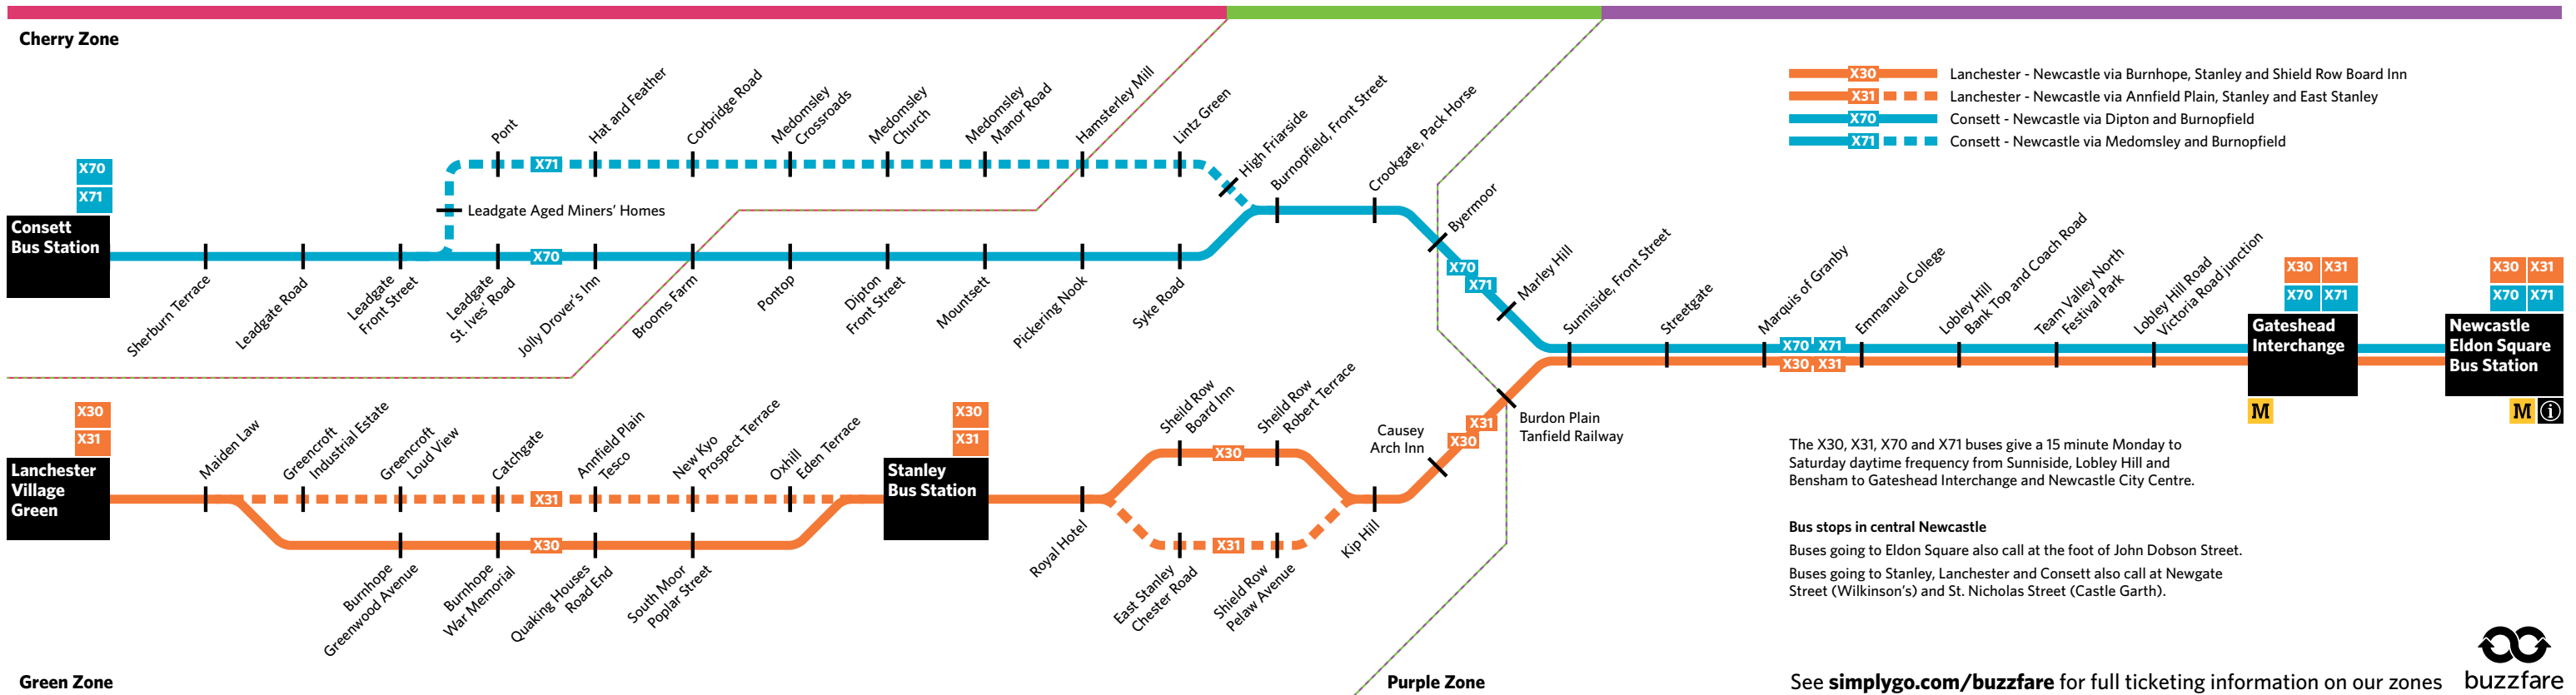

X30|X31|X70|X71 Go North East map

Legend for routes: X30 (Lanchester - Newcastle via Burnhope, Stanley and Shield Row Board Inn), X31 (Lanchester - Newcastle via Annfield Plain, Stanley and East Stanley), X70 (Consett - Newcastle via Dipton and Burnopfield), X71 (Consett - Newcastle via Medomsley and Burnopfield).

Bus stops in central Newcastle Buses going to Eldon Square also call at the foot of John Dobson Street. Buses going to Stanley, Lanchester and Consett also call at Newgate Street (Wilkinson's) and St. Nicholas Street (Castle Garth).

See simplygo.com/buzzfare for full ticketing information on our zones buzzfare