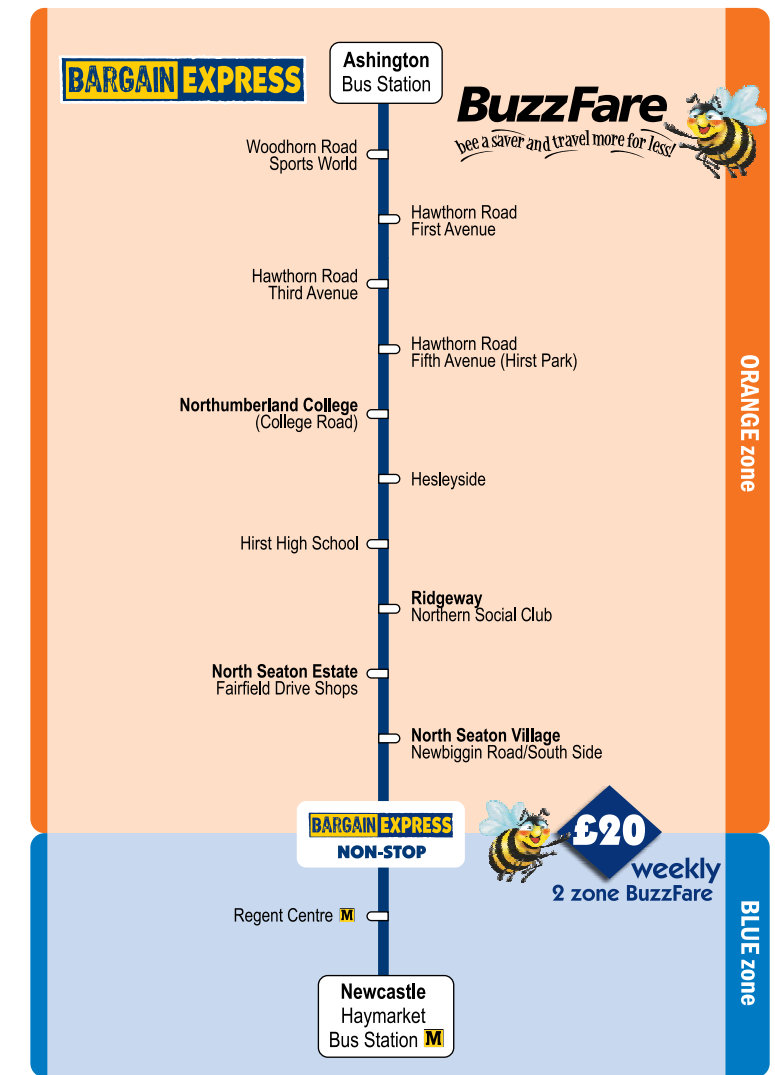

**Sorry, no Bargain Express X41 on Sundays or Public Holidays.**

**Bargain Express X41 calls at Newcastle Haymarket Bus Station and Regent Centre, then calls at all bus stops between North Seaton Village (Newbiggin Road/South Side) and Ashington Bus Station.**

## Make connections in Newcastle by

**BARGAIN EXPRESS**

**MetroCentre** - frequent buses from Eldon Square Bus Station with the TEN, Diamond 43, 44 and Red Kite 45, 46.

**Derwent Valley and Consett** - buses every 15 minutes from Eldon Square Bus Station with the Red Kite 45 and 46.

**Washington** - frequent buses from Eldon Square Bus Station with the Red Arrows X1, X2 and X3.

Normal price £3.50 single and £5 return

**Sunderland** - buses every 30 minutes from Eldon Square Bus Station with the Red Arrows X2.

**Durham** - buses every 15 minutes from Eldon Square Bus Station with the Angel 21.