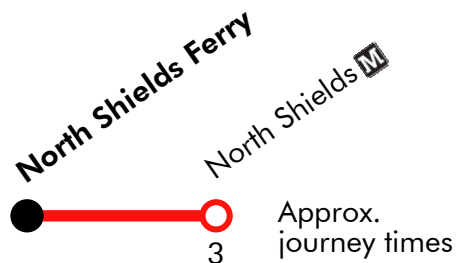

19A

North Shields Ferry - North Shields

Effective from: 09/09/2018

Go North East

Sunday

North Shields Ferry	0854	0904	0914	0924	0934	0944	0954	Then at these mins.	04	14	24	34	44	54	until	1554	1604	1614	1624
North Shields	0857	0907	0917	0927	0937	0947	0957	past the hour	07	17	27	37	47	57		1557	1607	1617	1627

Sunday (continued)

North Shields Ferry	1634	1644	1654	1704	1714	1724	1734	1744	1754
North Shields	1637	1647	1657	1707	1717	1727	1737	1747	1757

Via: Duke Street, Rudyerd Street