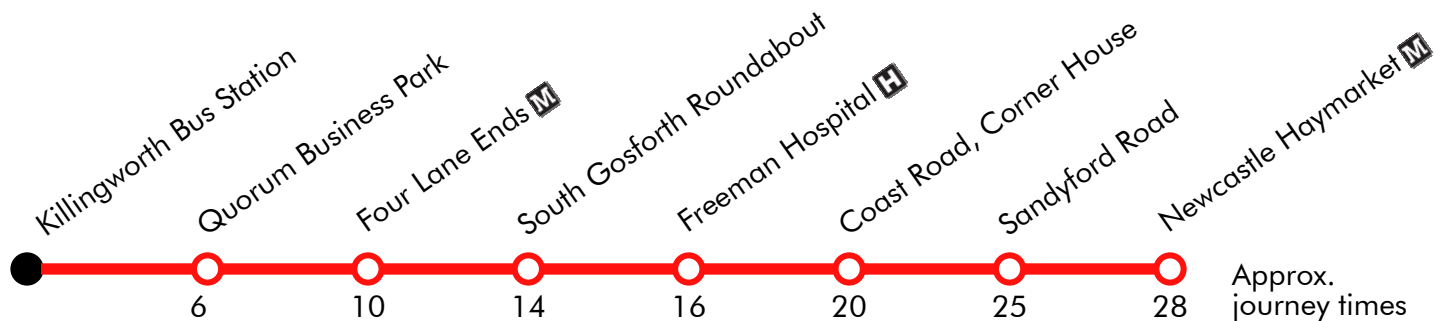

52

Newcastle - Four Lane Ends - Killingworth

Effective: 26/12/2018

Arriva

Boxing Day

Newcastle Haymarket	1006	Then at these mins. past the hour	06	until	1806
Sandyford	1009		09		1809
Cradlewell	1011		11		1811
Freeman Hospital	1018		18		1818
Four Lane Ends	1024		24		1824
Quorum Business Park	1028		28		1828
Killingworth Bus Station	1034	34	1834		

Via: Percy Street, St Mary's Pl, Sandyford Road, Jesmond Road, Coast Road, Newton Road, Freeman Road, Benton Park Road, Four Lane Ends Interchange, Benton Lane, Quorum Business Park Internal Road, Quorum Business Park Entrance, Benton Lane, Great Lime Road, Southgate, Citadel E

52

Killingworth - Four Lane Ends - Newcastle

Effective: 26/12/2018

Arriva

Boxing Day

Killingworth Bus Station	0944	Then at	44		1744
Quorum Business Park	0950		50		1750
Four Lane Ends	0954	these mins.	54	until	1754
South Gosforth Roundabout	0958		58		1758
Freeman Hospital	1000	past the	00		1800
Coast Road, Corner House	1004		04		1804
Sandyford Road	1009	hour	09		1809
Newcastle Haymarket	1012		12		1812

Via: West Bailey, Citadel E, Southgate, Great Lime Road, Benton Lane, Quorum Business Park Internal Road, Benton Lane, Four Lane Ends Interchange, Benton Park Road, Freeman Road, Newton Road, Coast Road, Jesmond Road, Sandyford Road, St Mary's Pl, Percy Street