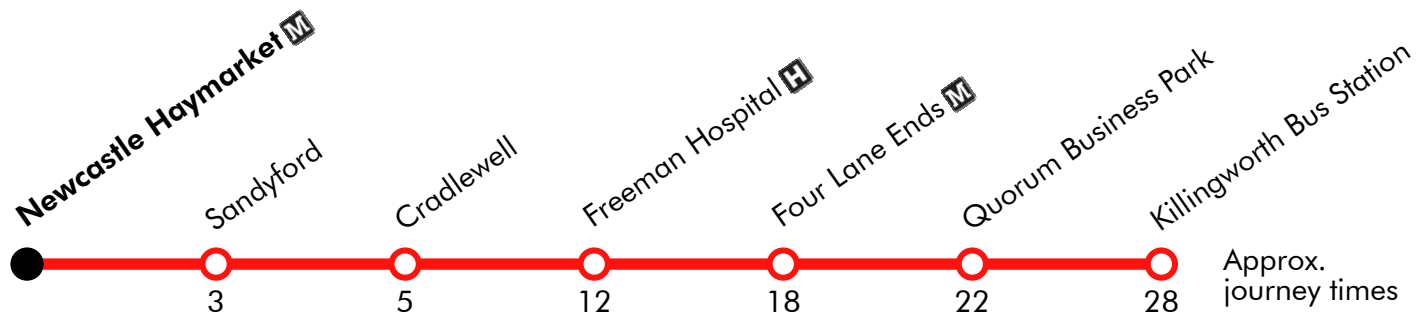

52

Newcastle - Four Lane Ends - Killingworth

Effective: 26/12/2018

Arriva

Boxing Day

Newcastle Haymarket	1006	Then at these mins. past the hour	06	until	1806
Sandyford	1009		09		1809
Cradlewell	1011		11		1811
Freeman Hospital	1018		18		1818
Four Lane Ends	1024		24		1824
Quorum Business Park	1028		28		1828
Killingworth Bus Station	1034	34	1834		

Via: Percy Street, St Mary's Pl, Sandyford Road, Jesmond Road, Coast Road, Newton Road, Freeman Road, Benton Park Road, Four Lane Ends Interchange, Benton Lane, Quorum Business Park Internal Road, Quorum Business Park Entrance, Benton Lane, Great Lime Road, Southgate, Citadel E

52

Killingworth - Four Lane Ends - Newcastle

Effective: 26/12/2018

Arriva

Boxing Day

Killingworth Bus Station	0944	Then at	44		1744
Quorum Business Park	0950		50		1750
Four Lane Ends	0954	these mins.	54	until	1754
South Gosforth Roundabout	0958		58		1758
Freeman Hospital	1000	past the	00		1800
Coast Road, Corner House	1004		04		1804
Sandyford Road	1009	hour	09		1809
Newcastle Haymarket	1012		12		1812

Via: West Bailey, Citadel E, Southgate, Great Lime Road, Benton Lane, Quorum Business Park Internal Road, Benton Lane, Four Lane Ends Interchange, Benton Park Road, Freeman Road, Newton Road, Coast Road, Jesmond Road, Sandyford Road, St Mary's Pl, Percy Street