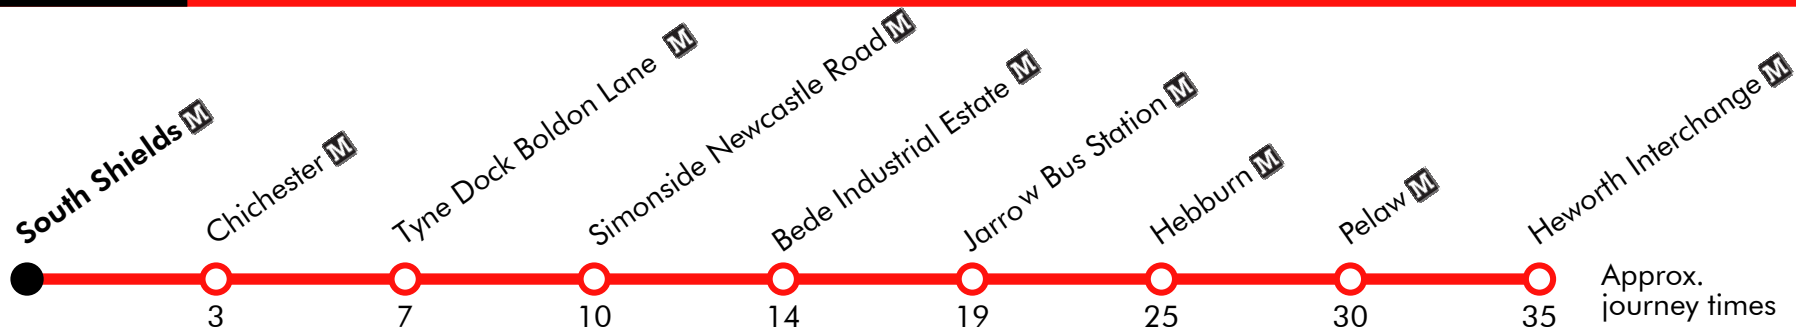

900

Metro Replacement 05-08-2018: South Shields - Heworth

Go North East

Effective from: 05/08/2018

Sunday

| | | | | | | | | |
|--------------------------|------|------|------|---|-------|-------|------|------|
| South Shields | 0650 | 0720 | 0750 | | 20 50 | | 1220 | 1250 |
| Chichester | 0653 | 0723 | 0753 | Then at these mins. past the hour | 23 53 | until | 1223 | 1253 |
| Tyne Dock Boldon Lane | 0657 | 0727 | 0757 | | 27 57 | | 1227 | 1257 |
| Simonside Newcastle Road | 0700 | 0730 | 0800 | | 30 00 | | 1230 | 1300 |
| Bede Industrial Estate | 0704 | 0734 | 0804 | | 34 04 | | 1234 | 1304 |
| Jarrow Bus Station | 0709 | 0739 | 0809 | 39 09 | 1239 | 1309 | | |
| Hebburn | 0715 | 0745 | 0815 | 45 15 | | 1245 | 1315 | |
| Pelaw | 0720 | 0750 | 0820 | 50 20 | | 1250 | 1320 | |
| Heworth Interchange | 0725 | 0755 | 0825 | 55 25 | | 1255 | 1325 | |

Via: Keppel Street, Chichester, Boldon Lane, Newcastle Road, Bedesway, Jarrow Bus Station, Station Road, Shields Road, Sunderland Road

900

Metro Replacement 05-08-2018: Heworth - South Shields Go North East

Via: Sunderland Road, Shields Road, Station Road, Jarrow Bus Station, Bedesway, Newcastle Road, Boldon Lane, Chichester Road, Keppel Street