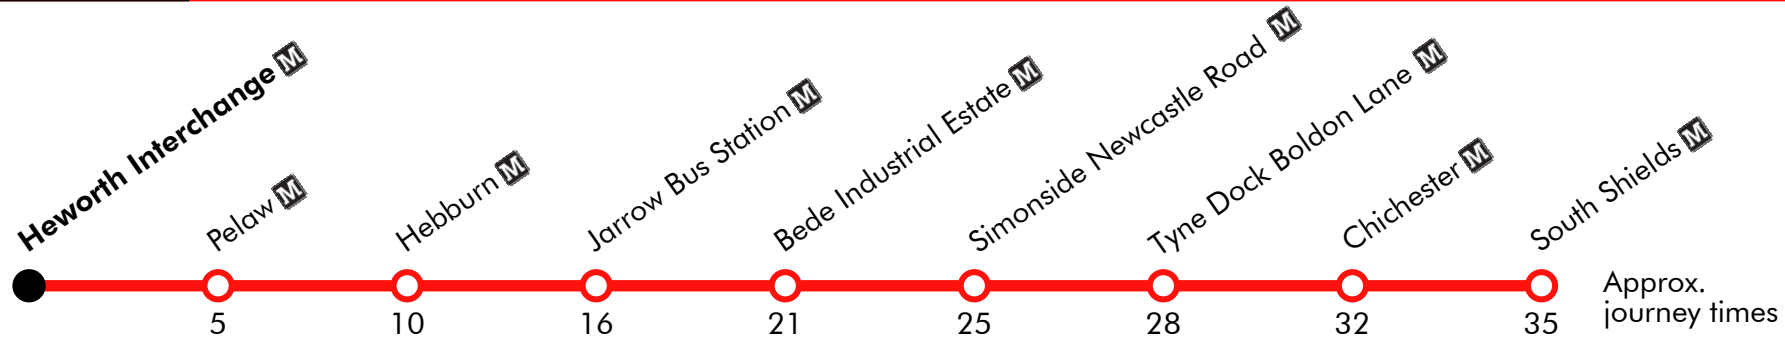

900

Metro Replacement 05-08-2018: Heworth - South Shields Go North East

Effective from: 05/08/2018

Sunday

Heworth Interchange	0650	0720	0750		20	50		1320	1350	1420
Pelaw	0655	0725	0755	Then at these mins. past the hour	25	55	until	1325	1355	1425
Hebburn	0700	0730	0800		30	00		1330	1400	1430
Jarrow Bus Station	0706	0736	0806		36	06		1336	1406	1436
Bede Industrial Estate	0711	0741	0811		41	11		1341	1411	1441
Simonside Newcastle Road	0715	0745	0815		45	15		1345	1415	1445
Tyne Dock Boldon Lane	0718	0748	0818		48	18		1348	1418	1448
Chichester	0722	0752	0822		52	22		1352	1422	1452
South Shields	0725	0755	0825		55	25		1355	1425	1455

Via: Sunderland Road, Shields Road, Station Road, Jarrow Bus Station, Bedesway, Newcastle Road, Boldon Lane, Chichester Road, Keppel Street