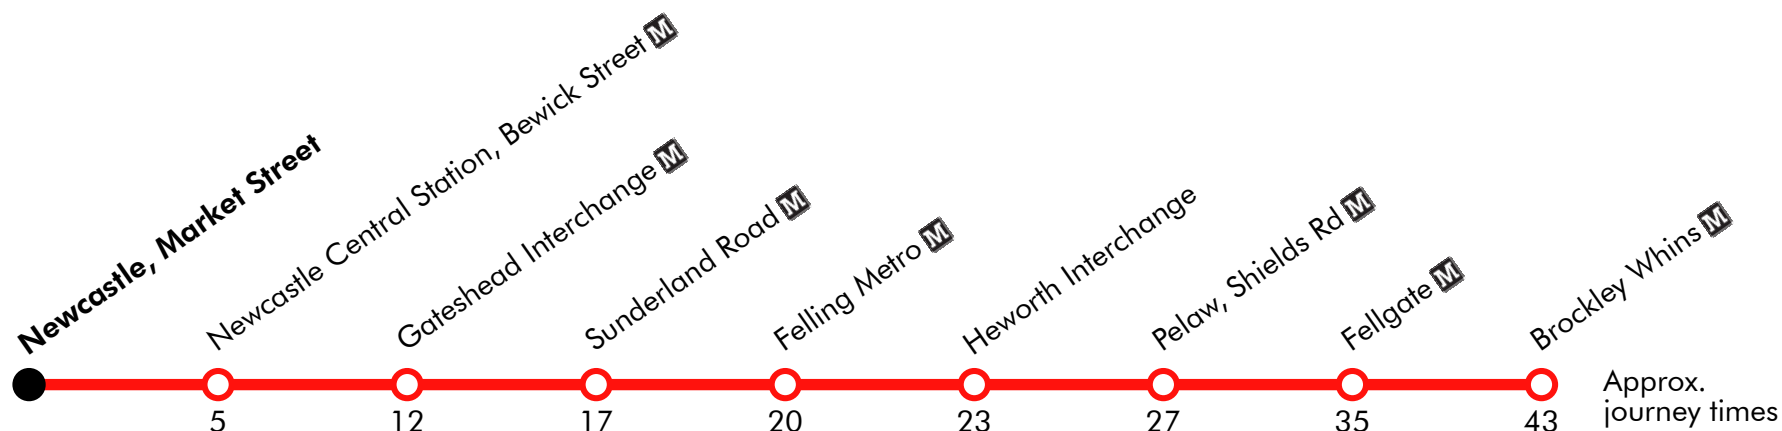

## Newcastle Monument - Brockley Whins

Effective from: 13/04/2019

Go North East