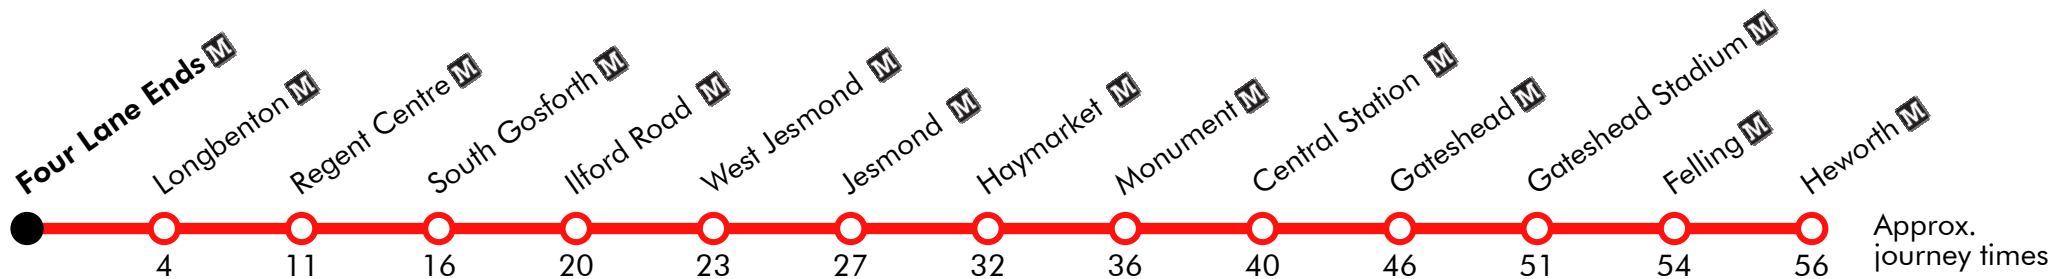

902

Metro Replacement 05-08-2018: Heworth - Newcastle - Four Lane Ends Arriva

Sunday

Pelaw	0555	0625	0655
Heworth	0600	0630	0700	0730	0800	0830		00	30		1130	1200	1230	1300	1330
Felling	0602	0632	0702	0732	0802	0832		02	32		1132	1202	1232	1302	1332
Gateshead Stadium	0605	0635	0705	0735	0805	0835		05	35		1135	1205	1235	1305	1335
Gateshead	0610	0640	0710	0740	0810	0840	Then	10	40		1140	1210	1240	1310	1340
Central Station - Bewick Street	0615	0645	0715	0745	0815	0845	at	15	45		1145	1215	1245	1315	1345
Monument-Market Street	0619	0649	0719	0749	0819	0849	these	19	49		1149	1219	1249	1319	1349
Haymarket - St Marys Place	0623	0653	0723	0753	0823	0853	mins.	23	53	until	1153	1223	1253	1323	1353
Jesmond - Osborne Road	0628	0658	0728	0758	0828	0858	past	28	58		1158	1228	1258	1328	1358
West Jesmond - Osborne Road	0632	0702	0732	0802	0832	0902	the	32	02		1202	1232	1302	1332	1402
Ilford Road - Jesmond Dene Road	0635	0705	0735	0805	0835	0905	hour	35	05		1205	1235	1305	1335	1405
South Gosforth	0639	0709	0739	0809	0839	0909		39	09		1209	1239	1309	1339	1409
Regent Centre	0644	0714	0744	0814	0844	0914		44	14		1214	1244	1314	1344	1414
Longbenton	0651	0721	0751	0821	0851	0921		51	21		1221	1251	1321	1351	1421
Four Lane Ends	0653	0723	0753	0823	0853	0923		53	23		1223	1253	1323	1353	1423

Via: Sunderland Road, West Street, Bewick Street, Market Street, St Mary's Place, Osborne Road, Jesmond Dene Road, Church Avenue, Great North Road, Benton Park Road, Four Lane Ends Interchange

902

Metro Replacement 05-08-2018: Four Lane Ends - Newcastle - Heworth Arriva

Via: Four Lane Ends Interchange, Benton Park Road, Great North Road, Church Avenue, Jesmond Dene Road, Osborne Road, St Mary's Pl, Market Street, Bewick Street, West Street, Sunderland Road