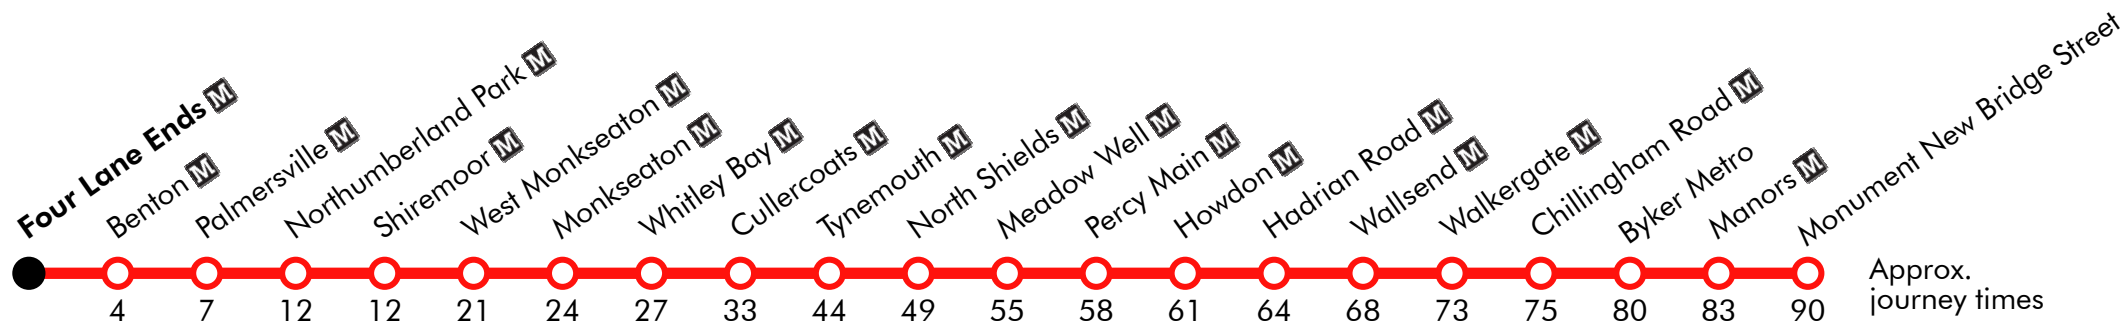

904

Metro Replacement 05-08-2018: Four Lane Ends - Whitley Bay - Newcastle Monument Arriva

Sunday

Four Lane Ends	0528	0558	0628	0658		28	58		1128	1158	1228	1258	1328	1358
Benton	0532	0602	0632	0702		32	02		1132	1202	1232	1302	1332	1402
Palmersville	0535	0605	0635	0705		35	05		1135	1205	1235	1305	1335	1405
Northumberland Park	0540	0610	0640	0710		40	10		1140	1210	1240	1310	1340	1410
Shiremoor	0544	0610	0640	0710		40	10		1140	1210	1240	1310	1340	1410
West Monkseaton	0549	0619	0649	0719		49	19		1149	1219	1249	1319	1349	1419
Monkseaton	0552	0622	0652	0722		52	22		1152	1222	1252	1322	1352	1422
Whitley Bay	0555	0625	0655	0725	Then at these mins. past the hour	55	25	until	1155	1225	1255	1325	1355	1425
Cullercoats	0601	0632	0701	0731		01	31		1201	1231	1301	1331	1401	1431
Tynemouth	0612	0642	0712	0742		12	42		1212	1242	1312	1342	1412	1442
North Shields	0617	0647	0717	0747		17	47		1217	1247	1317	1347	1417	1447
Meadow Well	0623	0653	0723	0753		23	53		1223	1253	1323	1353	1423	1453
Percy Main	0626	0656	0726	0756		26	56		1226	1256	1326	1356	1426	1456
Howdon	0629	0659	0729	0759		29	59		1229	1259	1329	1359	1429	1459
Hadrian Road	0632	0702	0732	0802		32	02		1232	1302	1332	1402	1432	1502
Wallsend	0636	0706	0736	0806		36	06		1236	1306	1336	1406	1436	1506
Walkergate	0641	0711	0741	0811		41	11		1241	1311	1341	1411	1441	1511
Chillingham Road	0643	0713	0743	0813		43	13		1243	1313	1343	1413	1443	1513
Byker Metro	0648	0718	0748	0818		48	18		1248	1318	1348	1418	1448	1518
Manors	0653	0723	0753	0823		53	23		1253	1323	1323	1423	1453	1523
Monument New Bridge Street	0658	0728	0758	0828		58	28		1258	1328	1358	1428	1458	1528

Via: Four Lane Ends Interchange, Ashleigh Grove, Great Lime Road, Northumberland Park Interchange, Park Lane, Earsdon Road, Norham Road, Station Road, John Street, Station Terrace, Railway Terrace, Howdon Road, Nelson Terrace, Tynemouth Road, Lodge Terrace, Station Road, Shields Road, Brinkburn Street, New Bridge Street