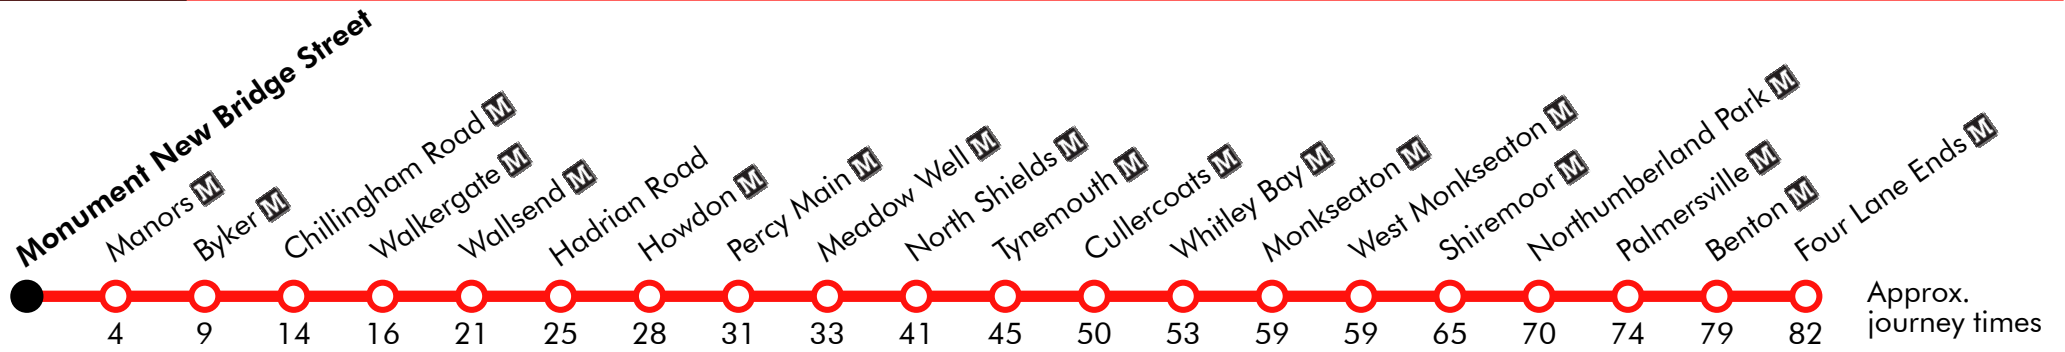

904

Metro Replacement 05-08-2018: Newcastle - Whitley Bay - Four Lane Ends Arriva

Sunday

Monument New Bridge Street	0522	0552		22	52		1022	1052	1122	1152	1222
Manors	0526	0556		26	56		1026	1056	1126	1156	1226
Byker	0531	0601		31	01		1031	1101	1131	1201	1231
Chillingham Road	0536	0606		36	06		1036	1106	1136	1206	1236
Walkergate	0538	0608		38	08		1038	1108	1138	1208	1238
Wallsend	0543	0613		43	13		1043	1113	1143	1213	1243
Hadrian Road	0547	0617		47	17		1047	1117	1147	1217	1247
Howdon	0550	0620		50	20		1050	1120	1150	1220	1250
Percy Main	0553	0623	Then at	53	23		1053	1123	1153	1223	1253
Meadow Well	0555	0625	these	55	25		1055	1125	1155	1225	1255
North Shields	0603	0633	mins.	03	33	until	1103	1133	1203	1233	1303
Tynemouth	0607	0637	past	07	37		1107	1137	1207	1237	1307
Cullercoats	0612	0642	the	12	42		1112	1142	1212	1242	1312
Whitley Bay	0615	0645	hour	15	45		1115	1145	1215	1245	1315
Monkseaton	0621	0651		21	51		1121	1151	1221	1251	1321
West Monkseaton	0621	0651		21	51		1121	1151	1221	1251	1321
Shiremoor	0627	0657		27	57		1127	1157	1227	1257	1327
Northumberland Park	0632	0702		32	02		1132	1202	1232	1302	1332
Palmersville	0636	0706		36	06		1136	1206	1236	1306	1336
Benton	0641	0711		41	11		1141	1211	1241	1311	1341
Four Lane Ends	0644	0714		44	14		1144	1214	1244	1314	1344

Via: New Bridge Street, Brinkburn Street, Shields Road, Station Road, Wallsend High Street, Tynemouth Road, St Johns Terrace, Howdon Road, Railway Terrace, Station Terrace, John Street, Station Road, Norham Road, Earsdon Road, Park Lane, Northumberland Park Interchange, Great Lime Road, Ashleigh Grove, Four Lane Ends Interchange

Via: Four Lane Ends Interchange, Ashleigh Grove, Great Lime Road, Northumberland Park Interchange, Park Lane, Earsdon Road, Norham Road, Station Road, John Street, Station Terrace, Railway Terrace, Howdon Road, Nelson Terrace, Tynemouth Road, Lodge Terrace, Station Road, Shields Road, Brinkburn Street, New Bridge Street