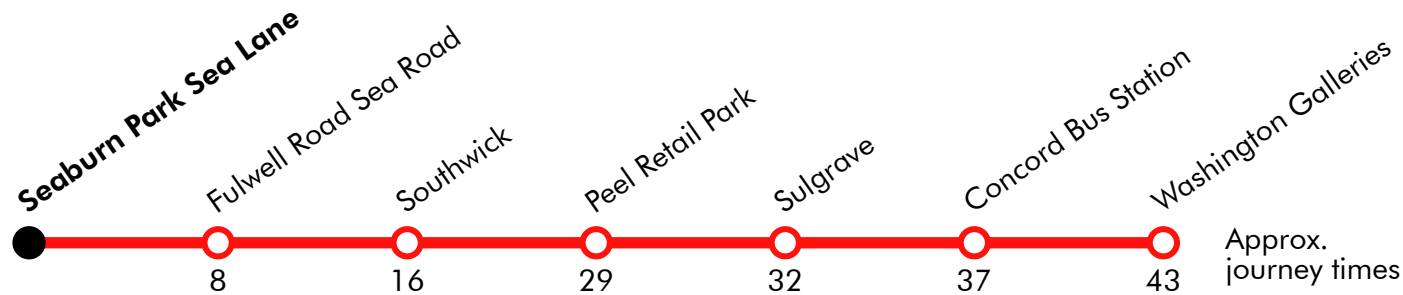

### Sunday 29th July 2018

Washington Galleries	0930	1000	1030	1100	1130	1200	1230	1300	1330
Concord Bus Station	0936	1006	1036	1106	1136	1206	1236	1306	1336
Sulgrave	0941	1011	1041	1111	1141	1211	1241	1311	1341
Peel Retail Park	0944	1014	1044	1114	1144	1214	1244	1314	1344
Southwick	0955	1025	1055	1125	1155	1225	1255	1325	1355
Fulwell Road Sea Road	1003	1033	1103	1133	1203	1233	1303	1333	1403
Seaburn Park Sea Lane	1013	1043	1113	1143	1213	1243	1313	1343	1413

Via: Galleries, Town Centre Access Road, Albany Way, Blue House Lane, Victoria Road, Vermont, Silver Stone Road, Marlborough Road, Usworth Station Road, Spire Road, Sunderland Road, Thompson Road, Charlton Road, Station Road, Dene Lane, Dykelands Road, Sea Lane

## Seaburn Park - Washington

Effective from Saturday 28th July to Sunday 29th July 2018

Go North East

Via: Sea Lane, Sea Road, Station Road, Fulwell Grange, Thompson Road, Sunderland Road, Spire Road, Usworth Station Road, Marlborough Road, Silver Stone Road, Vermont, Victoria Road, Albany Way, Town Centre Access Road, Galleries