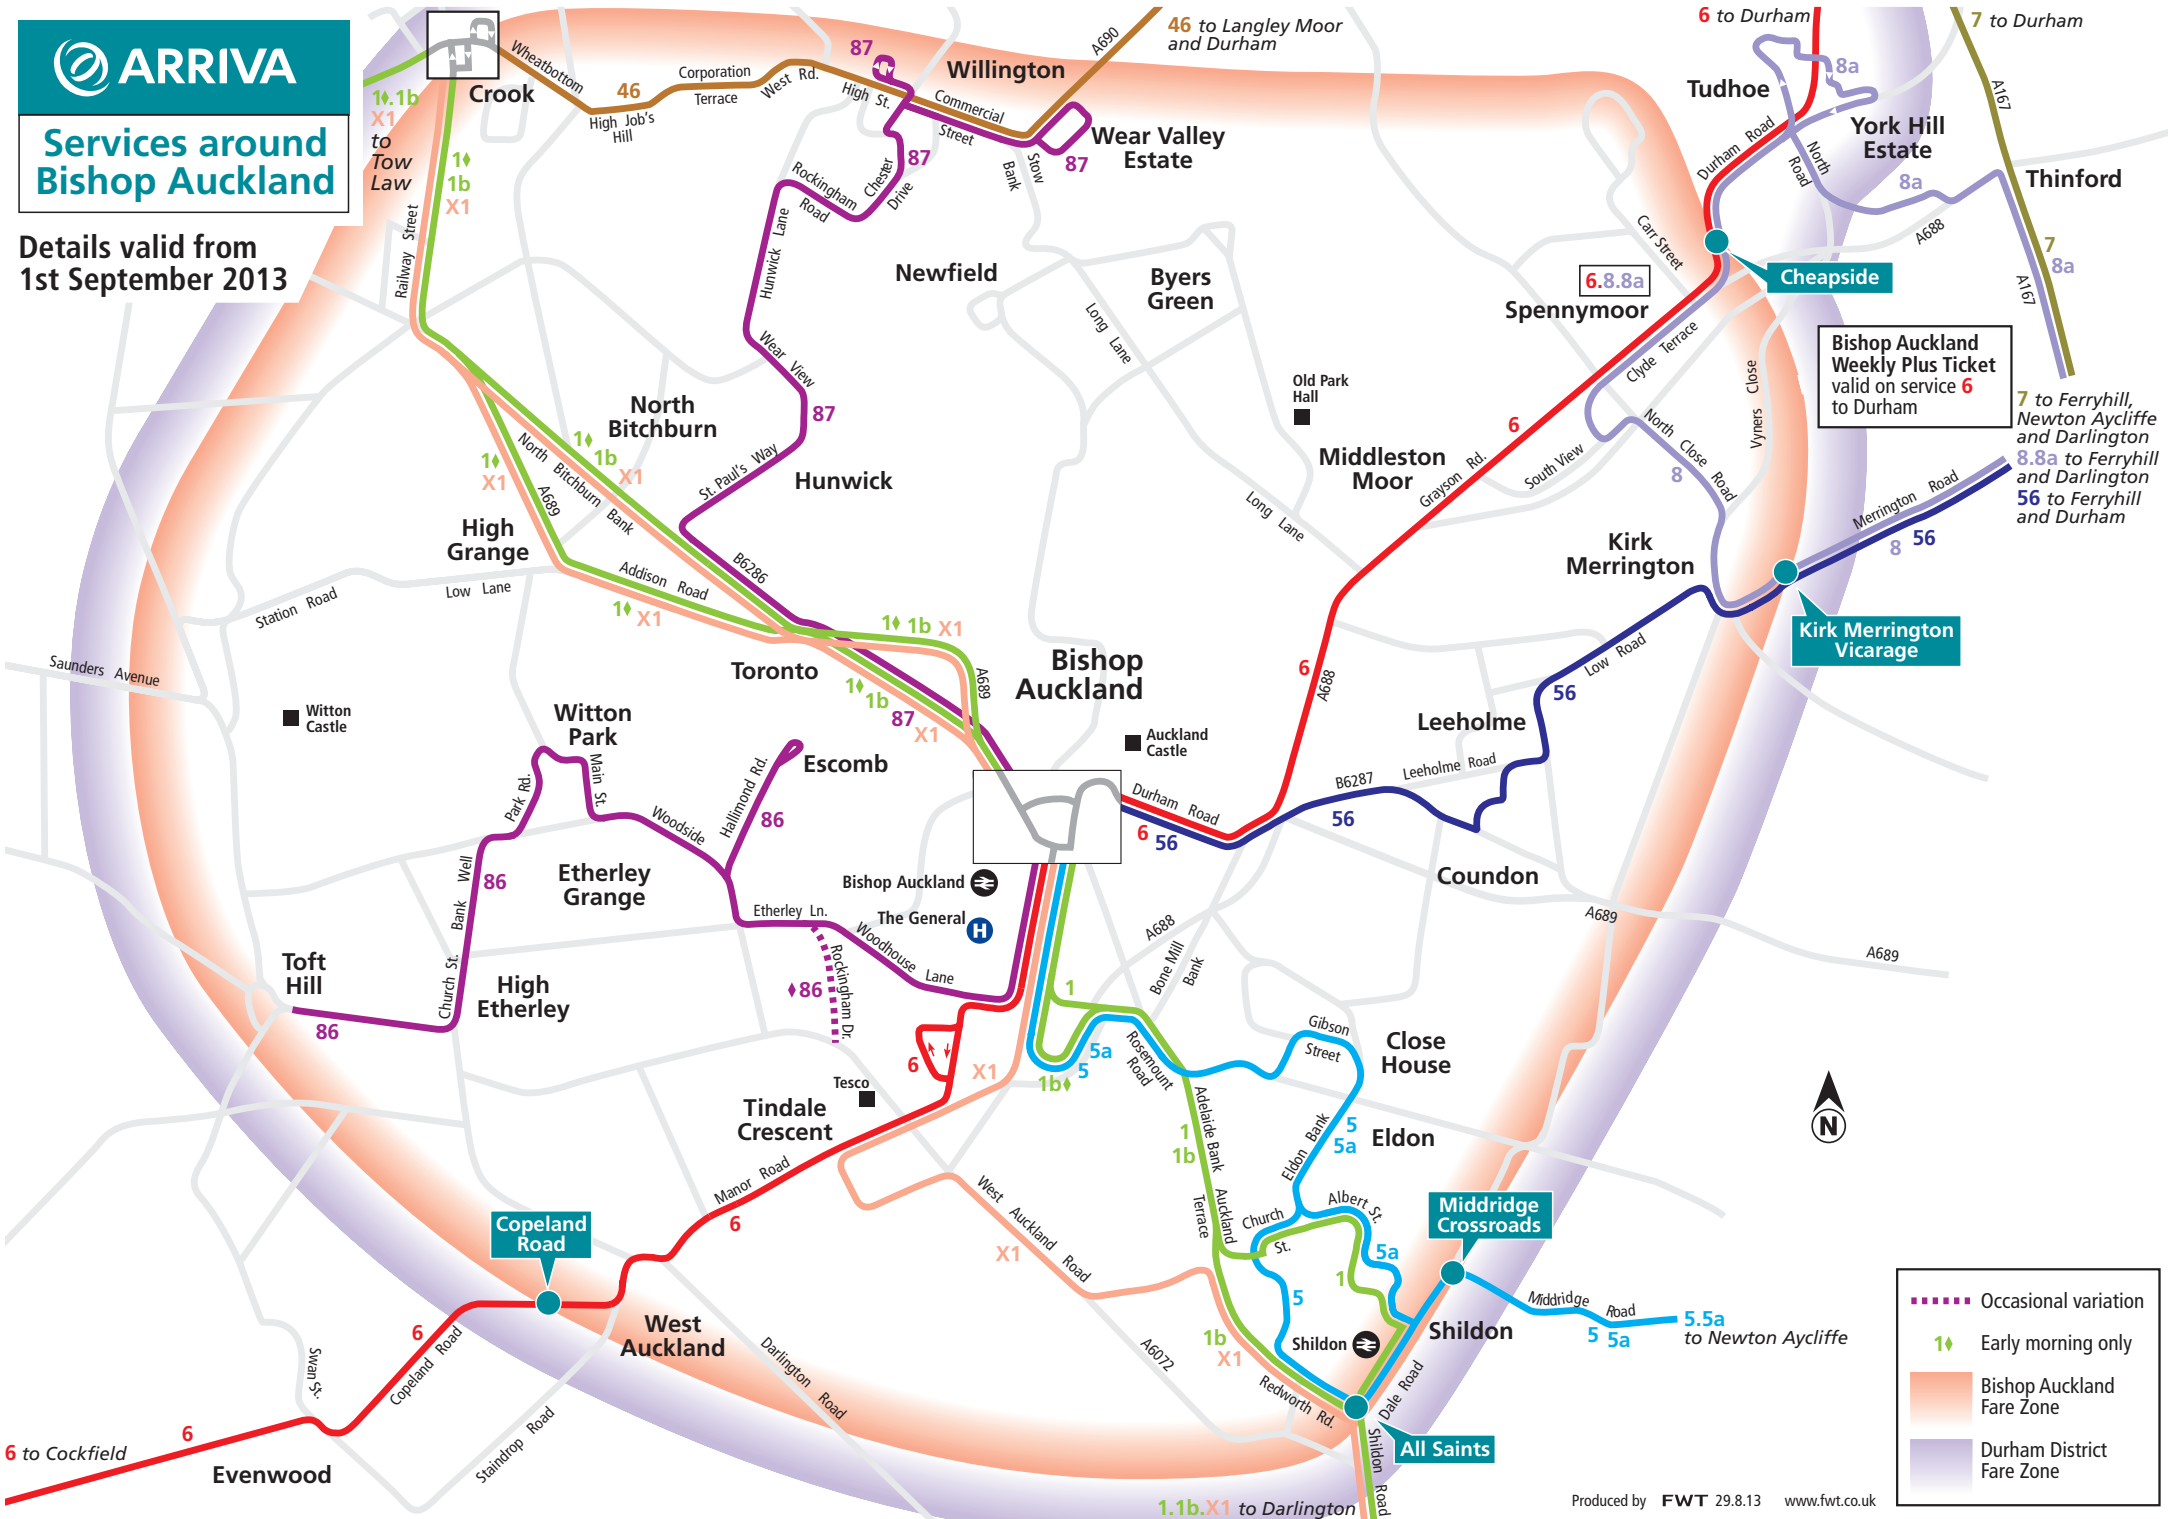

Services around Bishop Auckland

Details valid from 1st September 2013

Bishop Auckland Weekly Plus Ticket valid on service 6 to Durham

7 to Ferryhill, Newton Aycliffe and Darlington
8.8a to Ferryhill and Darlington
56 to Ferryhill and Durham

- Occasional variation
- Early morning only
- Bishop Auckland Fare Zone
- Durham District Fare Zone