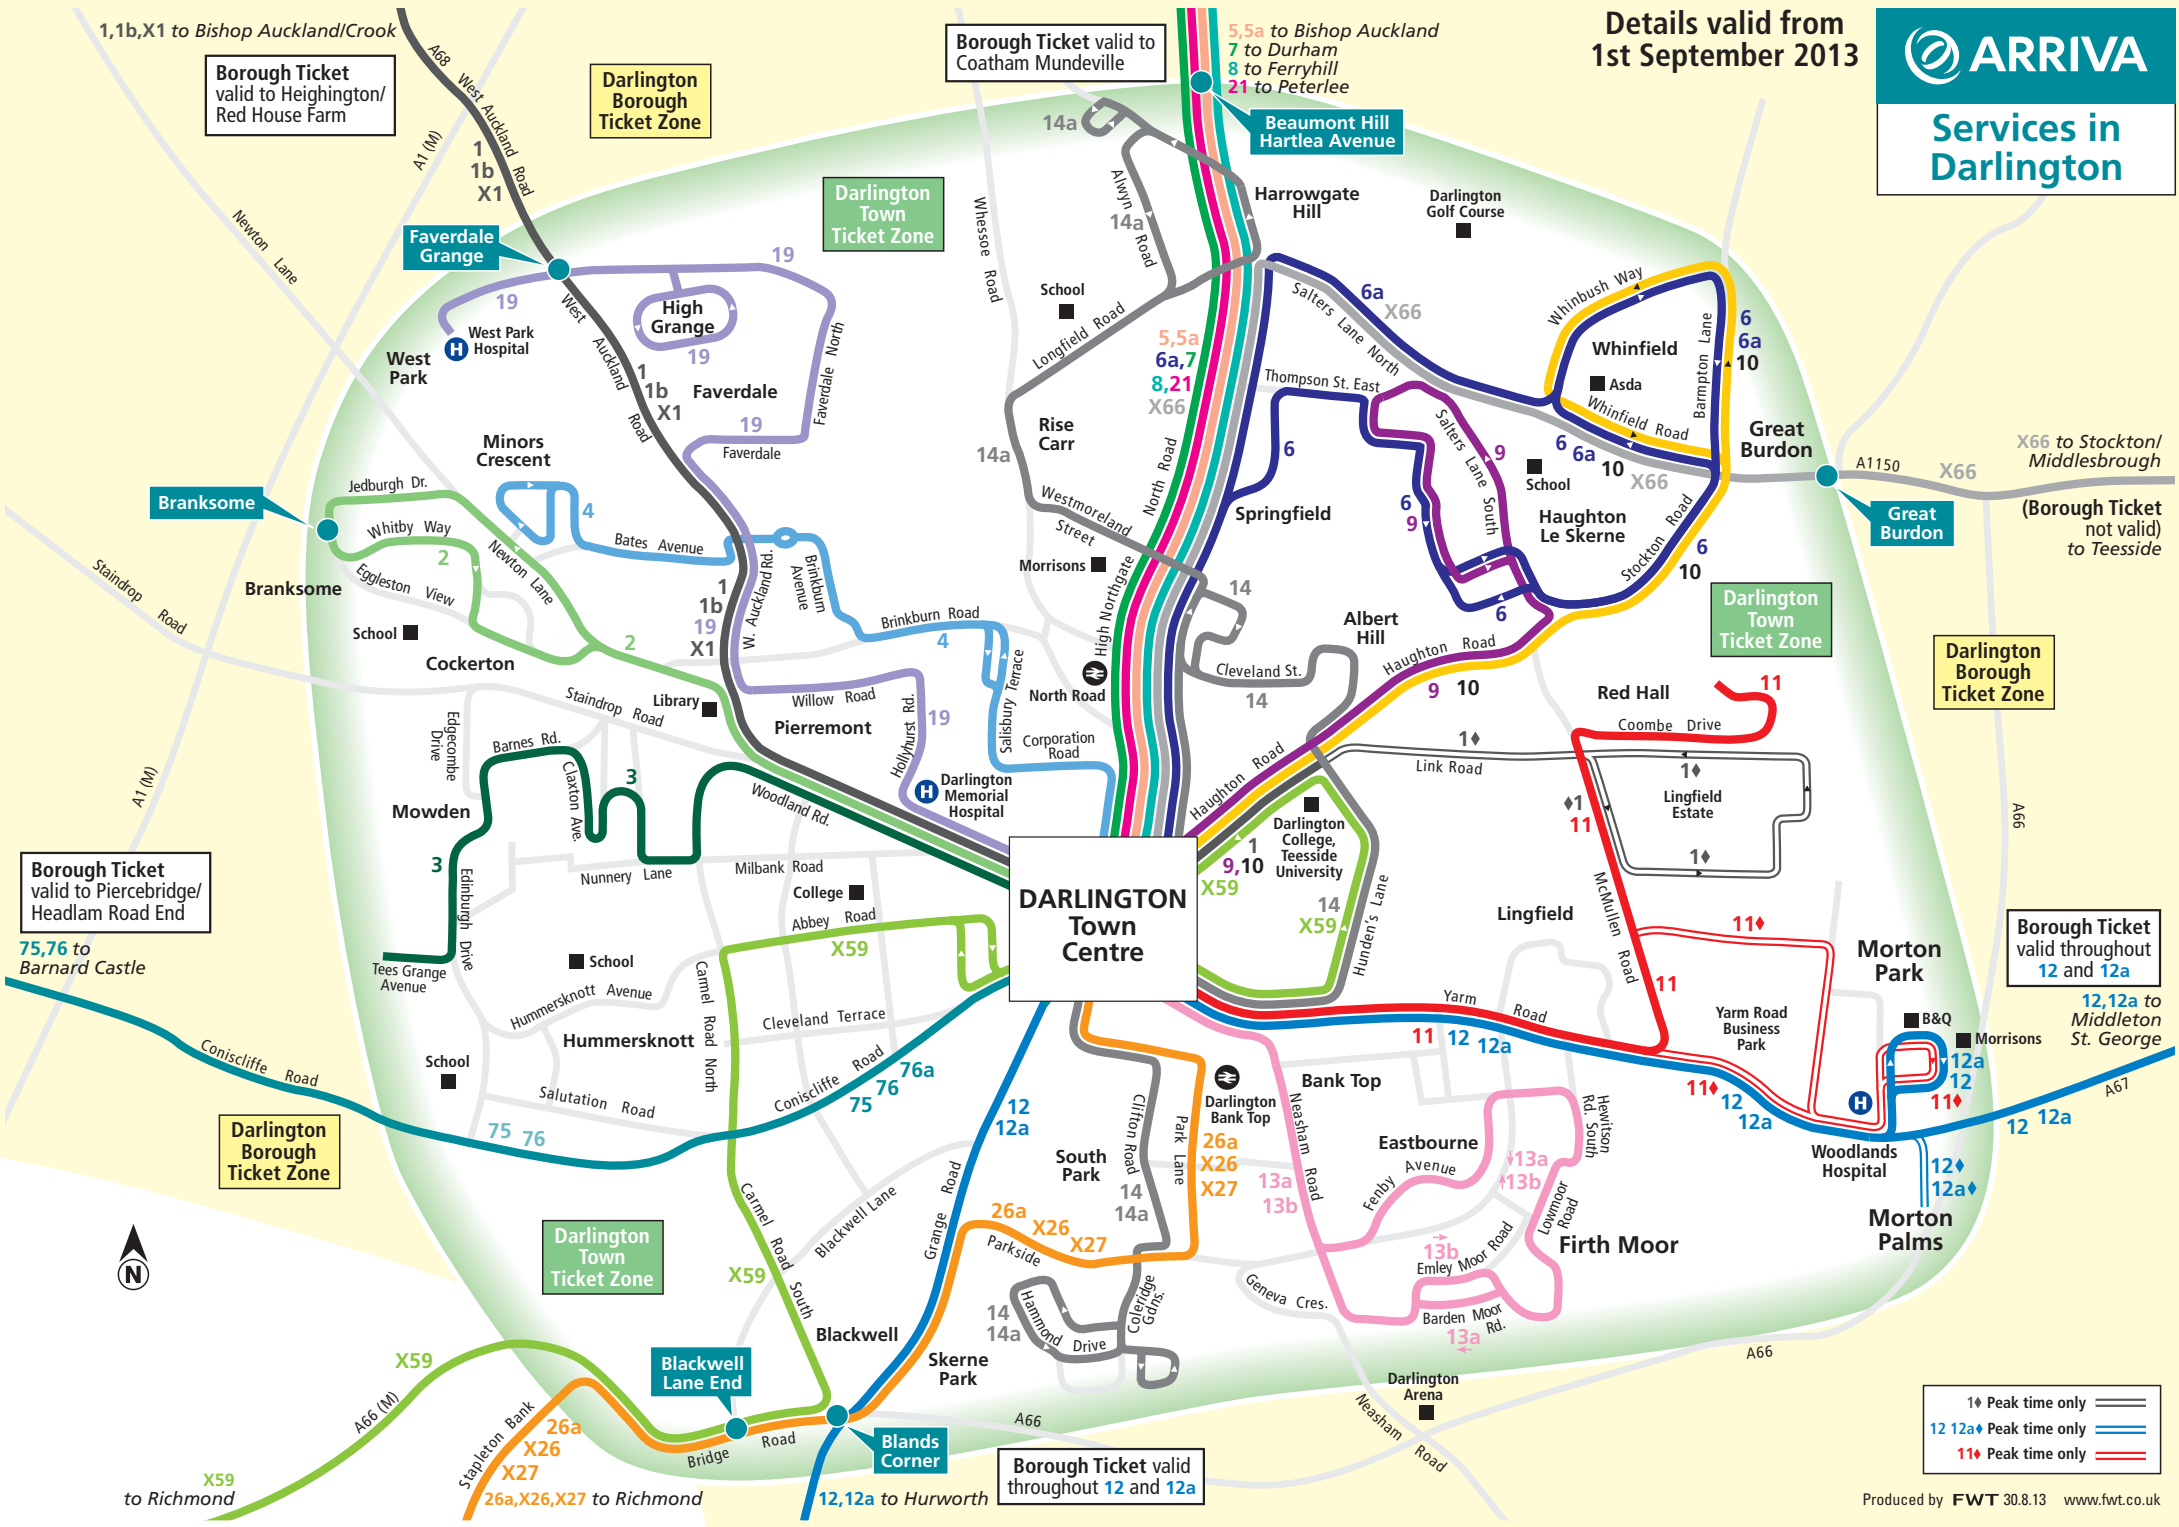

Details valid from
1st September 2013

Borough Ticket
valid to Heighington/
Red House Farm

**Darlington
Borough
Ticket Zone**

Borough Ticket valid to
Coatham Mundeville

5,5a to Bishop Auckland
7 to Durham
8 to Ferryhill
21 to Peterlee

Beaumont Hill
Hartlea Avenue

**Faverdale
Grange**

**Darlington
Town
Ticket Zone**

**High
Grange**

**DARLINGTON
Town
Centre**

**Darlington
Borough
Ticket Zone**

Borough Ticket
valid throughout
12 and 12a

Borough Ticket
valid to Piercebridge/
Headlam Road End

**Darlington
Borough
Ticket Zone**

**Darlington
Town
Ticket Zone**

Borough Ticket valid
throughout 12 and 12a

1♦ Peak time only
12 12a♦ Peak time only
11♦ Peak time only