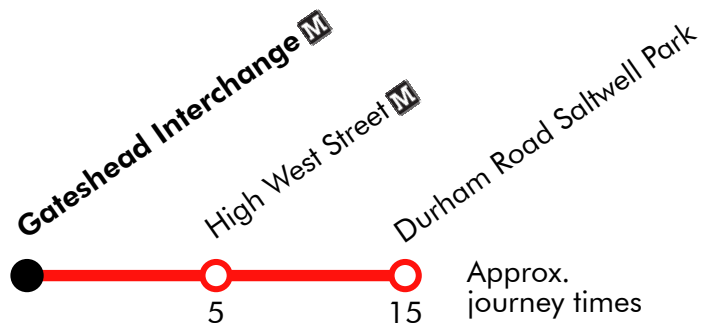

F1

Gateshead - Saltwell Park

Effective from: 04/11/2017

Go North East

Saturday

Gateshead Interchange	1640	1650	1700	1710	1720	1730	1740	1750	1800	1810	1820	1830	1840	1850	1900	1910
High West Street	1645	1655	1705	1715	1725	1735	1745	1755	1805	1815	1825	1835	1845	1855	1905	1915
Durham Road Saltwell Park	1655	1705	1715	1725	1735	1745	1755	1805	1815	1825	1835	1845	1855	1905	1915	1925

Via: West Street, High West Street, Durham Road

F1

Saltwell Park - Gateshead

Effective from: 04/11/2017

Go North East

Saturday

Durham Road Saltwell Park	1950	2000	2010	2020	2030	2040	2050	2100	2110	2120	2130
High West Street-Civic Centre	1958	2008	2018	2028	2038	2048	2058	2108	2118	2128	2138
Gateshead Interchange	2000	2010	2020	2030	2040	2050	2100	2110	2120	2130	2140

Via: Durham Road, High West Street, West Street