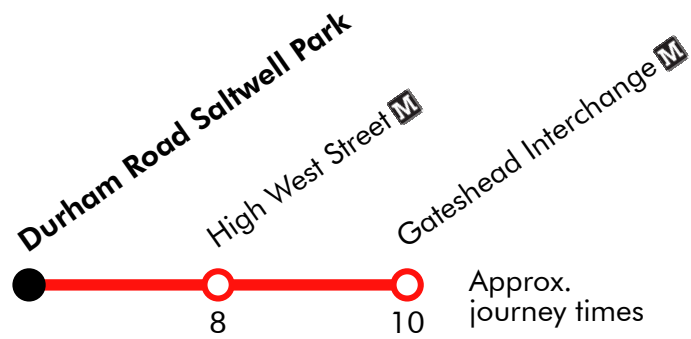

F1

Gateshead - Saltwell Park

Effective from: 04/11/2017

Go North East

Saturday

Gateshead Interchange	1640	1650	1700	1710	1720	1730	1740	1750	1800	1810	1820	1830	1840	1850	1900	1910
High West Street	1645	1655	1705	1715	1725	1735	1745	1755	1805	1815	1825	1835	1845	1855	1905	1915
Durham Road Saltwell Park	1655	1705	1715	1725	1735	1745	1755	1805	1815	1825	1835	1845	1855	1905	1915	1925

Via: West Street, High West Street, Durham Road

F1

Saltwell Park - Gateshead

Effective from: 04/11/2017

Go North East

Saturday

Durham Road Saltwell Park	1950	2000	2010	2020	2030	2040	2050	2100	2110	2120	2130
High West Street-Civic Centre	1958	2008	2018	2028	2038	2048	2058	2108	2118	2128	2138
Gateshead Interchange	2000	2010	2020	2030	2040	2050	2100	2110	2120	2130	2140

Via: Durham Road, High West Street, West Street