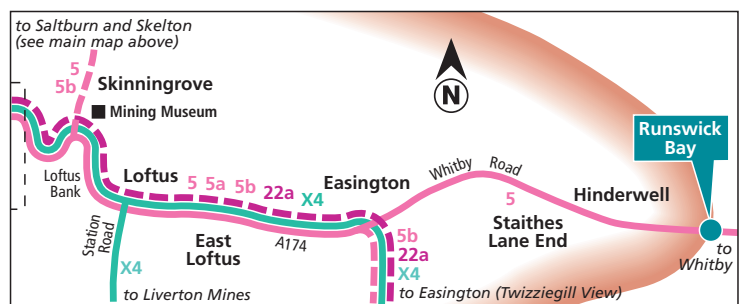

# Services in Middlesbrough and East Cleveland

Details valid from 28th July 2013

Middlesbrough town centre

	Teesside and East Cleveland Boundary		64a		27	Evenings and Sunday only
	Teesside Boundary		22a		4a	Sunday only
	Redcar Boundary		28b		4	Evenings only
			5 5b		5 5b	Morning only
						Occasional