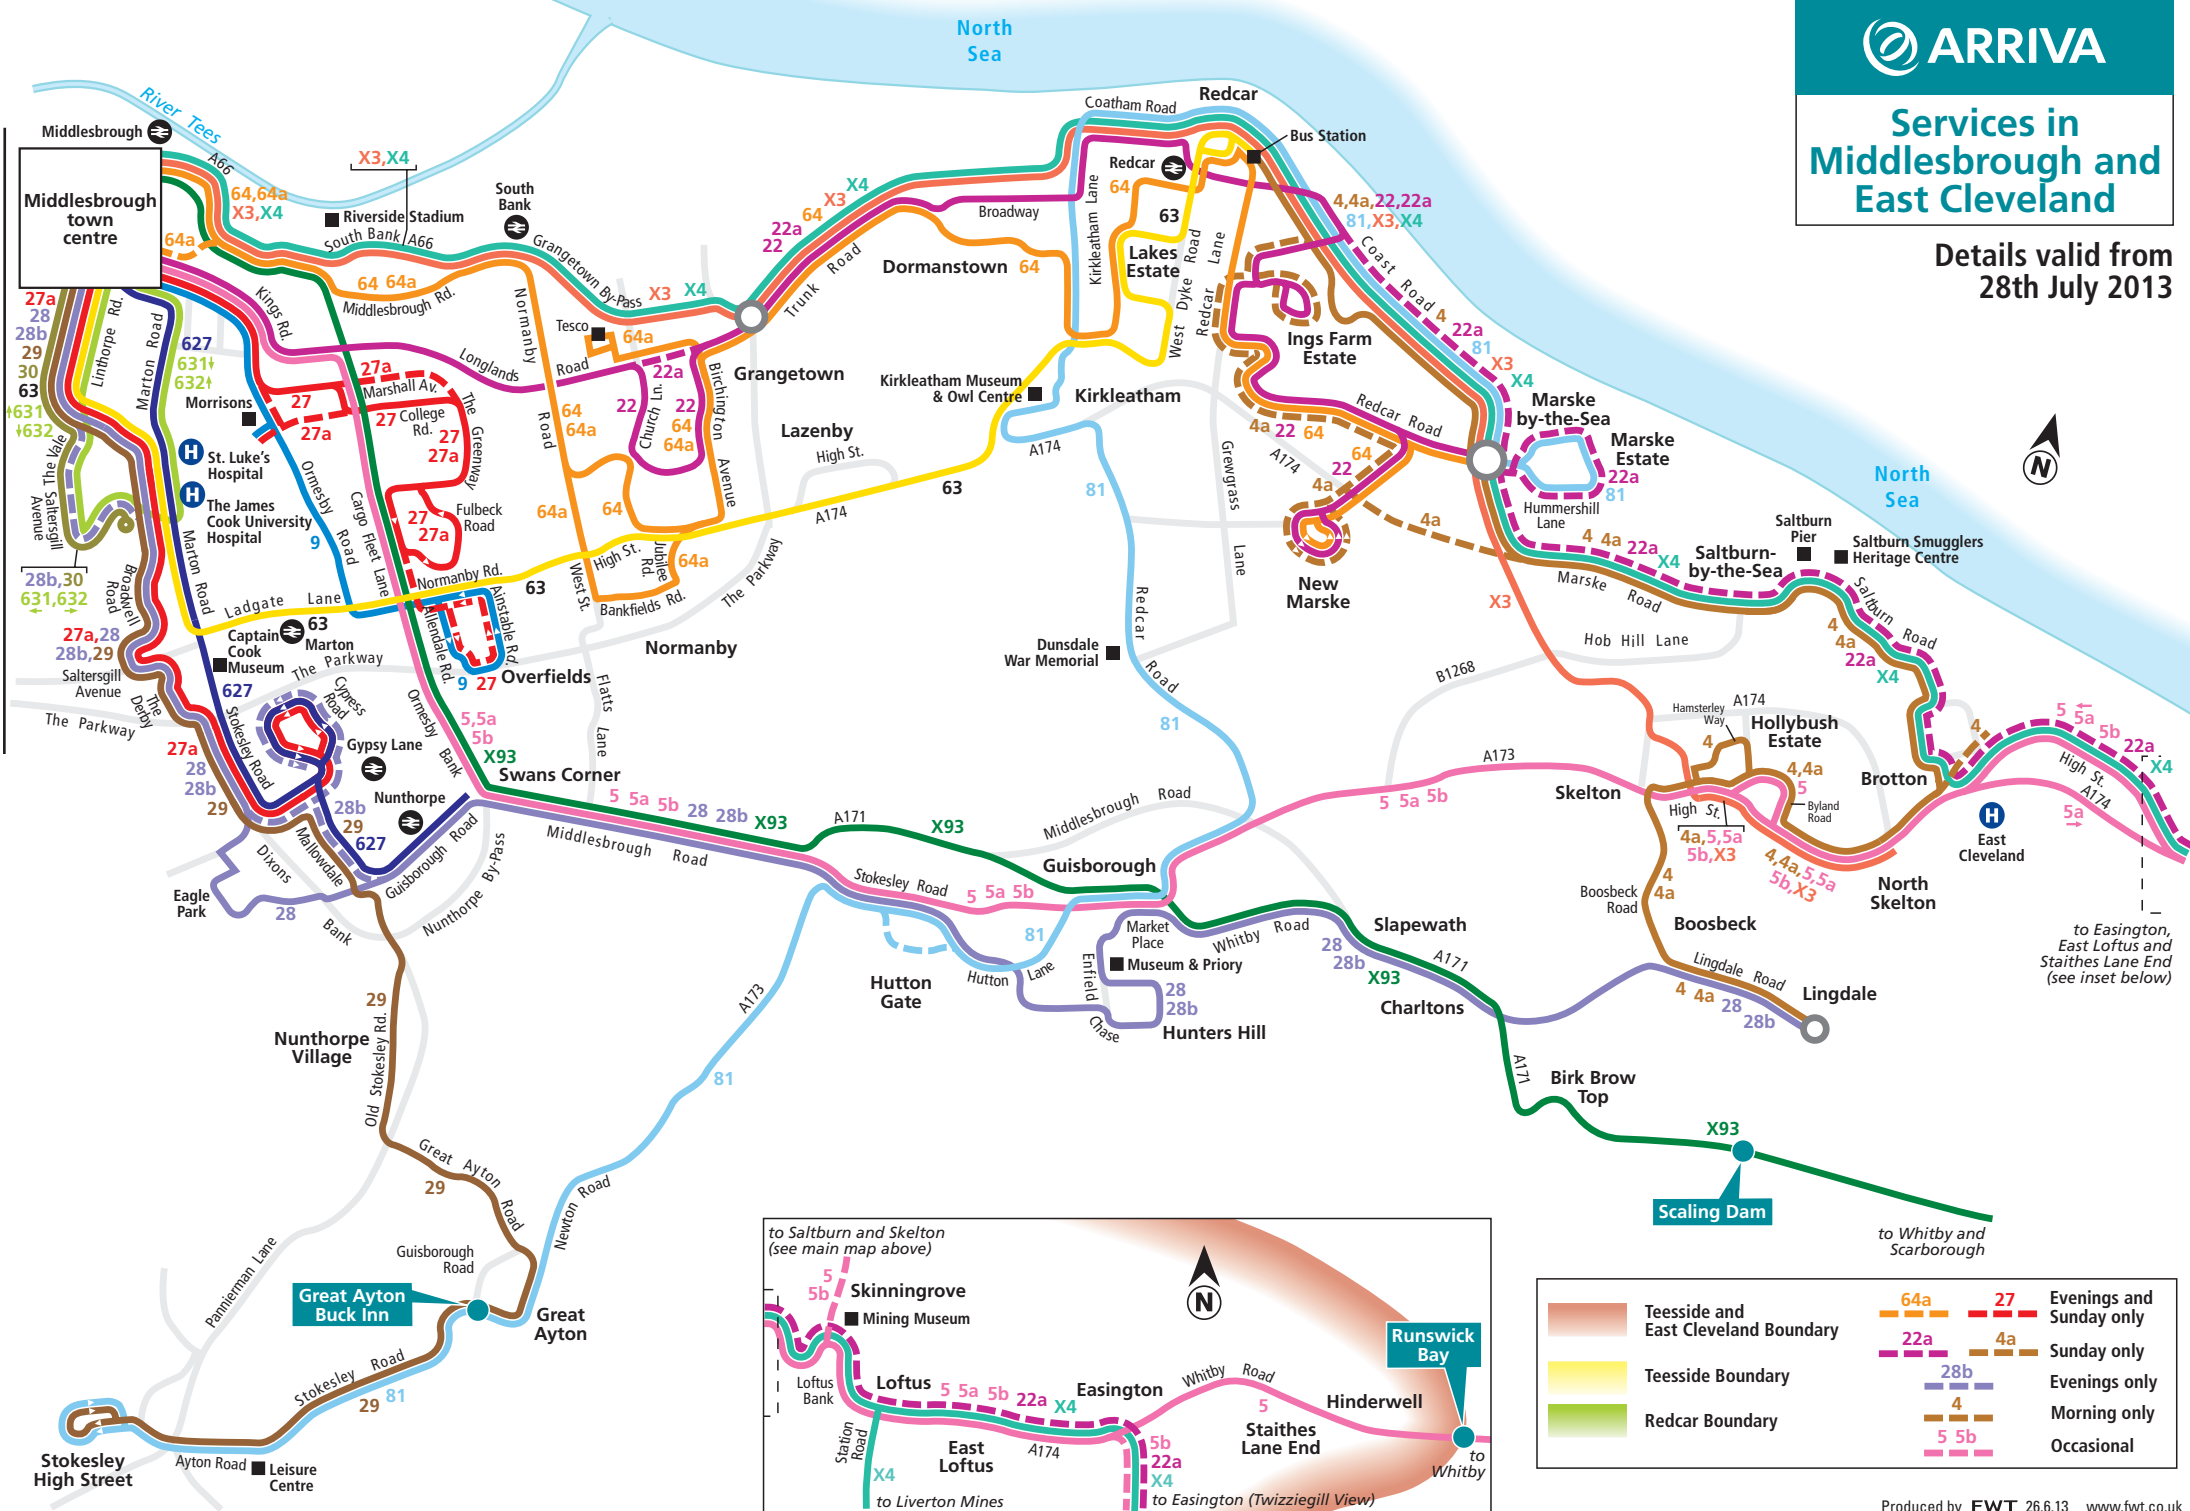

# Services in Middlesbrough and East Cleveland

Details valid from 28th July 2013

Middlesbrough town centre

	Teesside and East Cleveland Boundary		64a		27	Evenings and Sunday only
	Teesside Boundary		22a		4a	Sunday only
	Redcar Boundary		28b		4	Evenings only
			5 5b		5 5b	Morning only
						Occasional