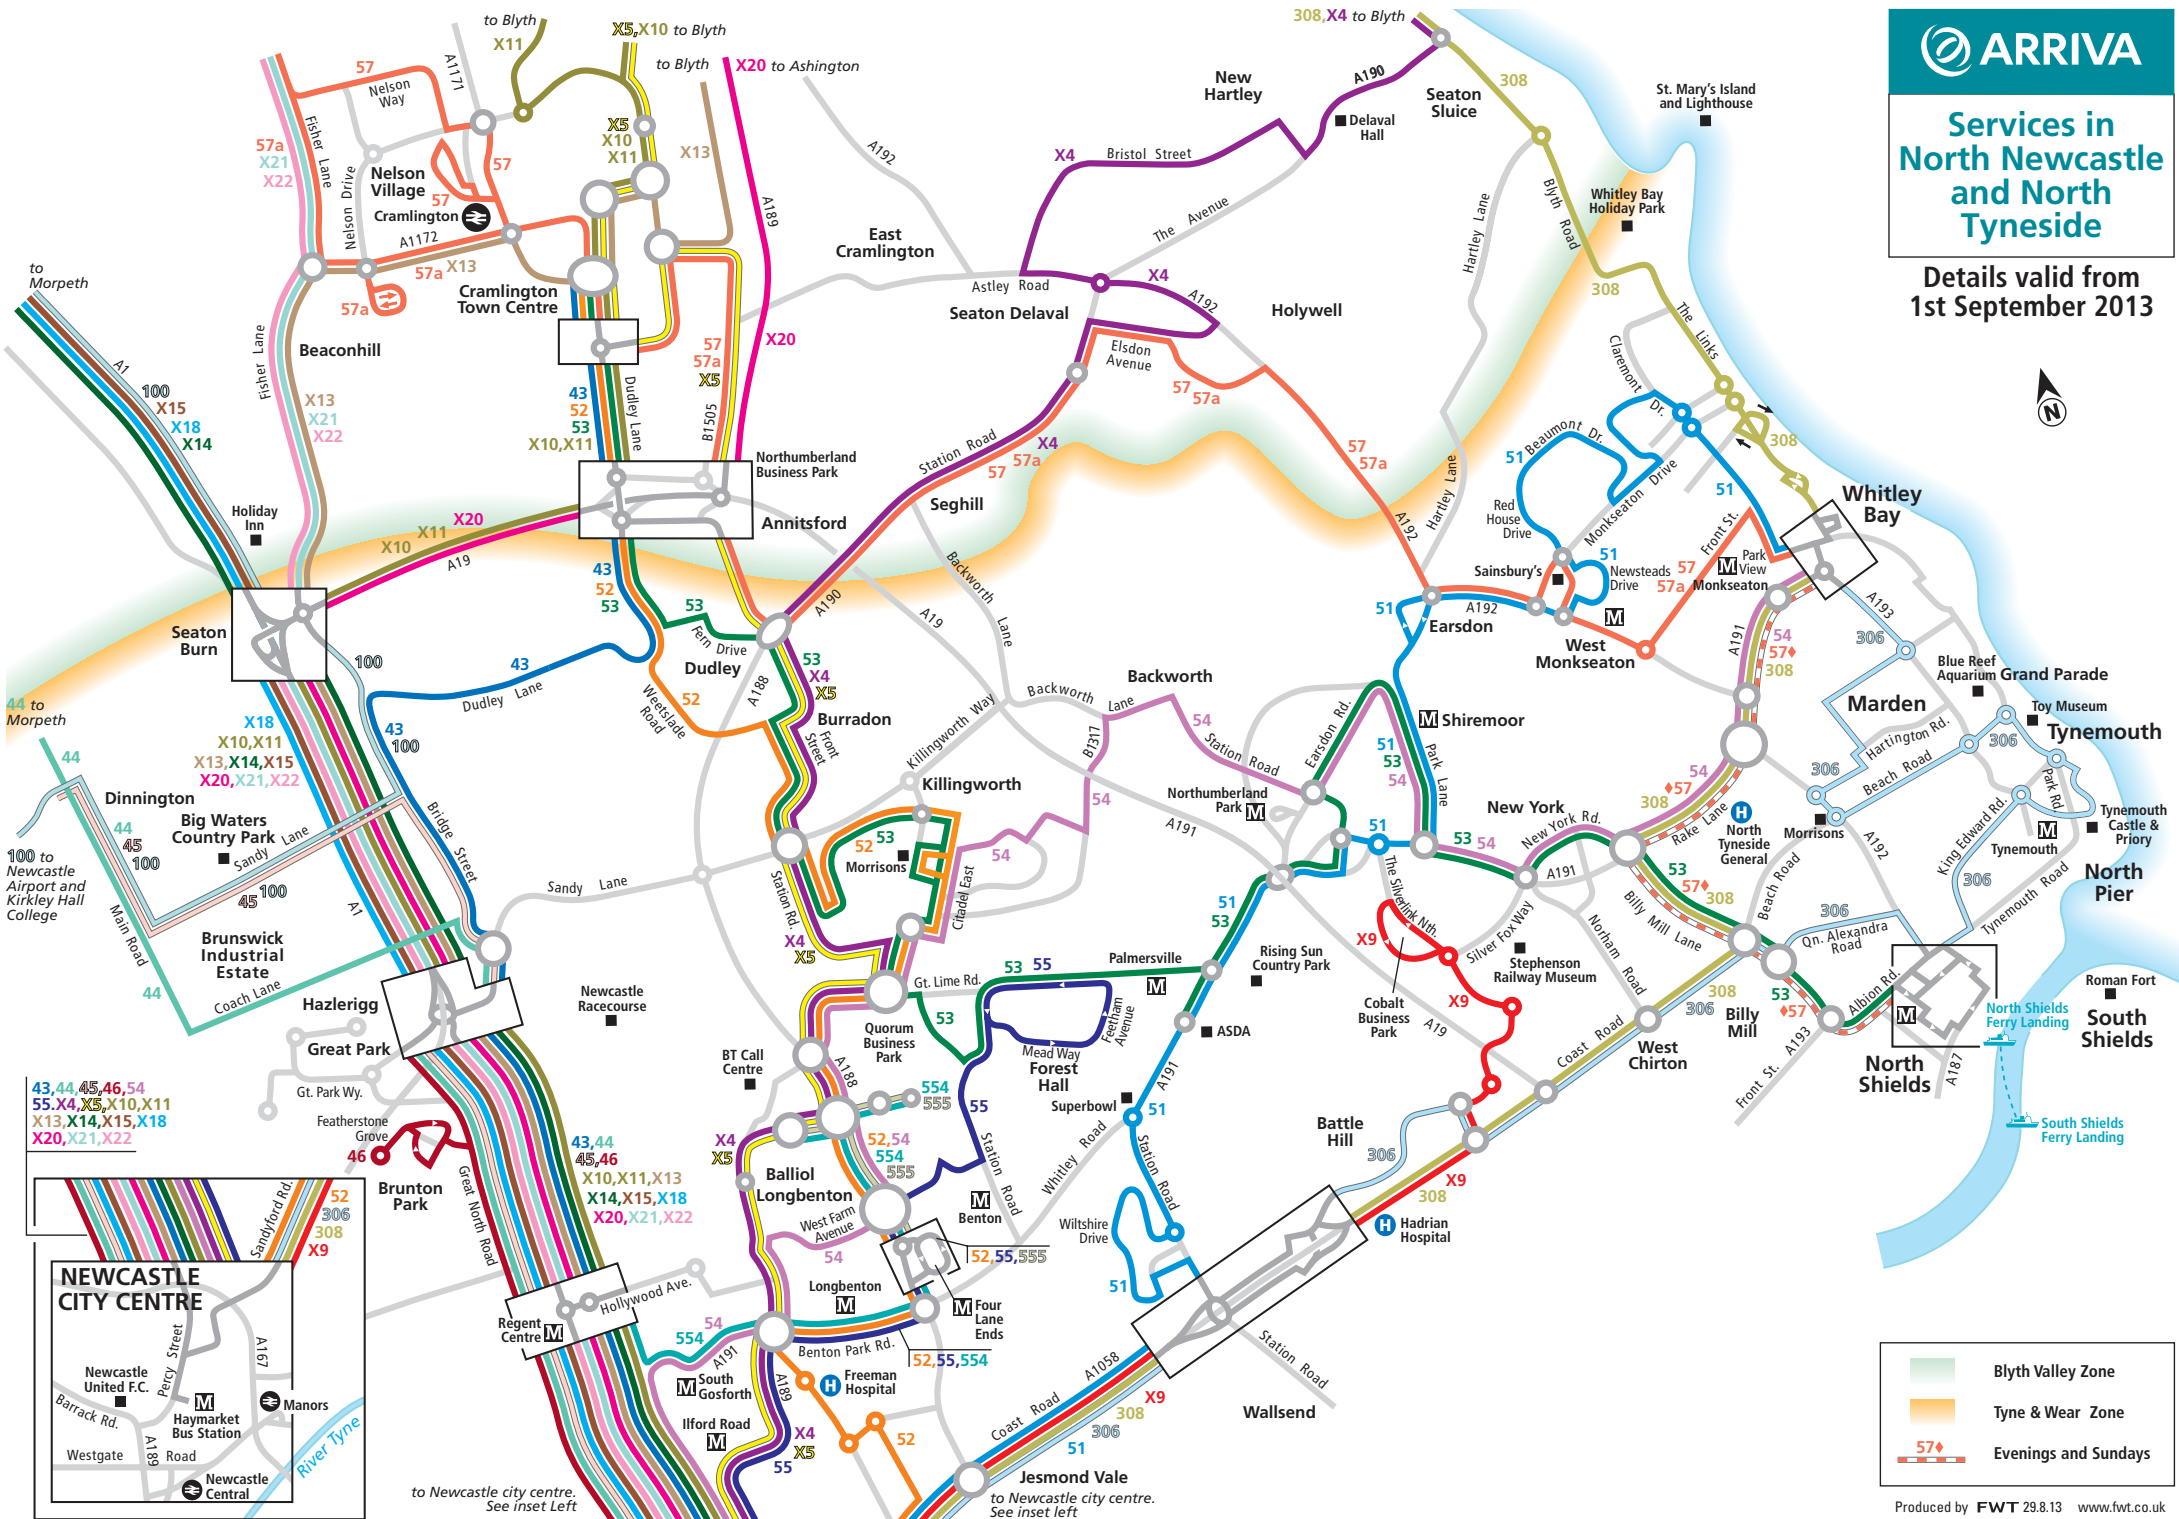

# Services in North Newcastle and North Tyneside

Details valid from 1st September 2013

43,44,45,46,54  
55,X4,X5,X10,X11  
X13,X14,X15,X18  
X20,X21,X22

**NEWCASTLE CITY CENTRE**

to Newcastle city centre. See inset Left

to Newcastle city centre. See inset left

- Blyth Valley Zone
- Tyne & Wear Zone
- 57a Evenings and Sundays