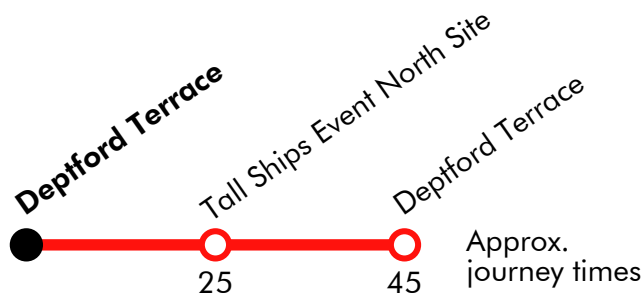

Wednesday 11th July to Friday 13th July 2018

Deptford Terrace	2230	2240	2255	2310
Tall Ships Event South Site <i>arr</i>	2250	2300	2315	2330
Tall Ships Event South Site <i>dep</i>	2255	2305	2320	2335
Deptford Terrace	2315	2325	2340	2355

PR1

Deptford - Tall Ships South/North Event Site - Deptford

Go North East

Effective from: 10/07/2018 - 14/07/2018

**Saturday 14th July 2018**

Deptford Terrace	0930	0940	0950	1000	1010	1020	1030	1040	1050	Then at these mins. past the hour	00	10	20	30	40	50	until	2000	2010	2020
Tall Ships Event North Site <i>arr</i>	0950	1000	1010	1020	1030	1040	1050	1100	1110		20	30	40	50	00	10		2020	2030	2040
Tall Ships Event North Site <i>dep</i>	0955	1005	1015	1025	1035	1045	1055	1105	1115		25	35	45	55	05	15		2025	2035	2045
Deptford Terrace	1015	1025	1035	1045	1055	1105	1115	1125	1135		45	55	05	15	25	35		2045	2055	2105

Saturday 14th July 2018 (continued)

Deptford Terrace	2030	2040	2050
Tall Ships Event North Site <i>arr</i>	2050	2100	2110
Tall Ships Event North Site <i>dep</i>	2055	2105	2115
Deptford Terrace	2115	2125	2135