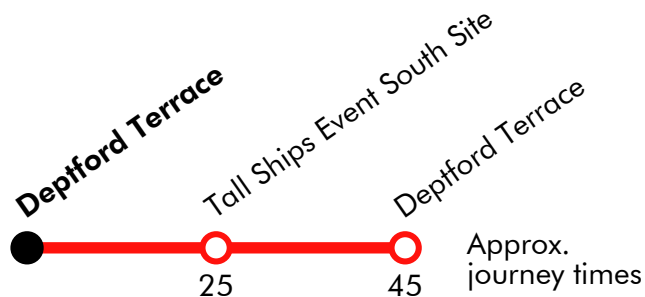

Effective from: 10/07/2018 - 14/07/2018

Tuesday 10th July 2018

Deptford Terrace	1000	1010	1020	1030	1040	1050	Then at these mins. past the hour	00	10	20	30	40	50	until	2100	2110	2120	2130	2140	2150
Tall Ships Event South Site <i>arr</i>	1020	1030	1040	1050	1100	1110		20	30	40	50	00	10		2120	2130	2140	2150	2200	2210
Tall Ships Event South Site <i>dep</i>	1025	1035	1045	1055	1105	1115		25	35	45	55	05	15		2125	2135	2145	2155	2205	2215
Deptford Terrace	1045	1055	1105	1115	1125	1135		45	55	05	15	25	35		2145	2155	2205	2215	2225	2235

Wednesday 11th July to Friday 13th July 2018

Deptford Terrace	0930	0940	0950	1000	1010	1020	1030	1040	1050	Then at these mins. past the hour	00	10	20	30	40	50	until	2200	2210	2220
Tall Ships Event South Site <i>arr</i>	0950	1000	1010	1020	1030	1040	1050	1100	1110		20	30	40	50	00	10		2220	2230	2240
Tall Ships Event South Site <i>dep</i>	0955	1005	1015	1025	1035	1045	1055	1105	1115		25	35	45	55	05	15		2225	2235	2245
Deptford Terrace	1015	1025	1035	1045	1055	1105	1115	1125	1135		45	55	05	15	25	35		2245	2255	2305

Wednesday 11th July to Friday 13th July 2018

Deptford Terrace	2230	2240	2255	2310
Tall Ships Event South Site <i>arr</i>	2250	2300	2315	2330
Tall Ships Event South Site <i>dep</i>	2255	2305	2320	2335
Deptford Terrace	2315	2325	2340	2355

PR1

Deptford - Tall Ships South/North Event Site - Deptford

Go North East

Effective from: 10/07/2018 - 14/07/2018

**Saturday 14th July 2018**

Deptford Terrace	0930	0940	0950	1000	1010	1020	1030	1040	1050	Then at these mins. past the hour	00	10	20	30	40	50	until	2000	2010	2020
Tall Ships Event North Site <i>arr</i>	0950	1000	1010	1020	1030	1040	1050	1100	1110		20	30	40	50	00	10		2020	2030	2040
Tall Ships Event North Site <i>dep</i>	0955	1005	1015	1025	1035	1045	1055	1105	1115		25	35	45	55	05	15		2025	2035	2045
Deptford Terrace	1015	1025	1035	1045	1055	1105	1115	1125	1135		45	55	05	15	25	35		2045	2055	2105