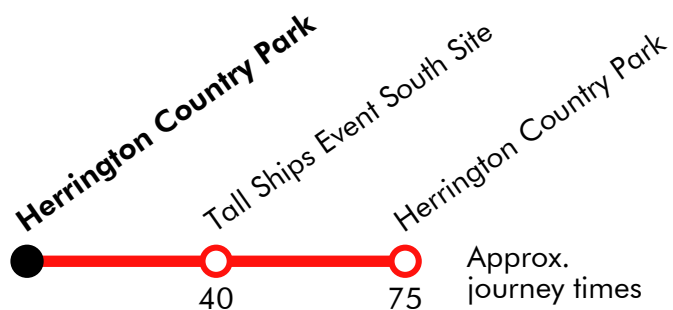

PR3**Herrington Country Park - Tall Ships Event South Site - Herrington Country Park** Go North East

Effective from: 11/07/2018 to 14/07/2018

**Wednesday 11th July to Friday 13th July 2018**

Herrington Country Park		0930	0940	0950	1000	1010	1020	1030	1040	1050	Then at these mins. past the hour	00	10	20	30	40	50	until	2200	2210
Tall Ships Event South Site	arr	1005	1015	1025	1035	1045	1055	1105	1115	1125		35	45	55	05	15	25		2235	2245
Tall Ships Event South Site	dep	1010	1020	1030	1040	1050	1100	1110	1120	1130		40	50	00	10	20	30		2240	2250
Herrington Country Park		1045	1055	1105	1115	1125	1135	1145	1155	1205		15	25	35	45	55	05		2315	2325

PR3**Herrington Country Park - Tall Ships Event South Site - Herrington Country Park Go North East**

Effective from: 11/07/2018 to 14/07/2018

Saturday 14th July 2018

Herrington Country Park	0930	0940	0950	1000	1010	1020	1030	1040	1050	Then at these mins. past the hour	00	10	20	30	40	50	until	2000	2010
Tall Ships Event South Site	<i>arr</i> 1005	1015	1025	1035	1045	1055	1105	1115	1125		35	45	55	05	15	25		2035	2045
Tall Ships Event South Site	<i>dep</i> 1010	1020	1030	1040	1050	1100	1110	1120	1130		40	50	00	10	20	30		2040	2050
Herrington Country Park	1045	1055	1105	1115	1125	1135	1145	1155	1205		15	25	35	45	55	05		2115	2125

Saturday 14th July 2018 (continued)

Herrington Country Park	2020	2030
Tall Ships Event South Site	<i>arr</i> 2055	2105
Tall Ships Event South Site	<i>dep</i> 2100	2110
Herrington Country Park	2135	2145

Via: Chester Road, Prospect Row, Chester Road