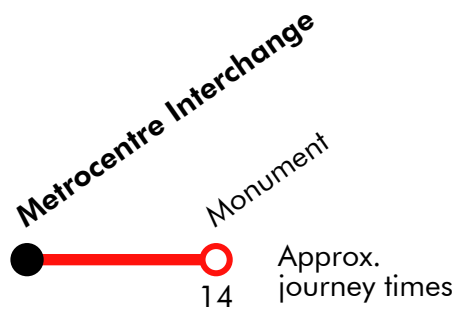

100 To Metrocentre

Stagecoach

Via: Newcastle, Metro Centre

Saturday

Monument-Blackett Street	Then at these mins. past the hour	until
Monument-Pilgrim Street	0940	0950	1000		00	10	20	30	40	50		1730	1740	1750	1800	1820
Central Station - Neville Street	0945	0955	1005		05	15	25	35	45	55		1735	1745	1755	1805	1825
Metrocentre Interchange	0956	1006	1016		16	26	36	46	56	06		1746	1756	1806	1816	1836

100 To Newcastle

Stagecoach

Via: Metro Centre, Newcastle

Saturday

Metrocentre Interchange	1001	Then at these mins.	01	11	21	31	41	51	until	1751	1801	1811	1821	1841
Monument-Blackett Street	1015	past the hour	15	25	35	45	55	05		1805	1815	1825	1835	1855