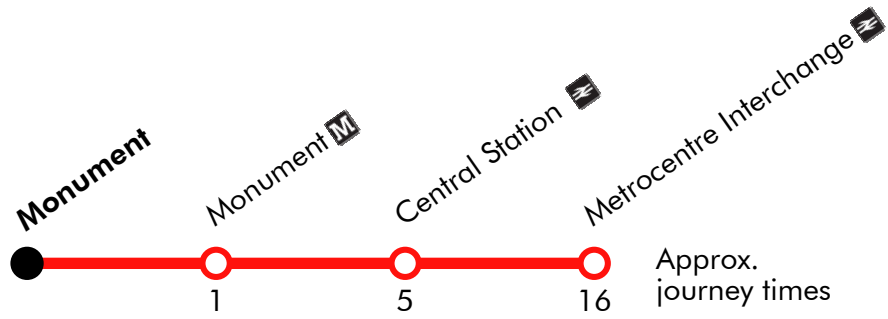

100 To Metrocentre

Stagecoach

Via: Newcastle, Metro Centre

Saturday

Monument-Blackett Street	Then at these mins. past the hour	until
Monument-Pilgrim Street	0940	0950	1000		00	10	20	30	40	50		1730	1740	1750	1800	1820
Central Station - Neville Street	0945	0955	1005		05	15	25	35	45	55		1735	1745	1755	1805	1825
Metrocentre Interchange	0956	1006	1016		16	26	36	46	56	06		1746	1756	1806	1816	1836

100 To Newcastle

Stagecoach

Via: Metro Centre, Newcastle

Saturday

Metrocentre Interchange	1001	Then at these mins.	01	11	21	31	41	51	until	1751	1801	1811	1821	1841
Monument-Blackett Street	1015	past the hour	15	25	35	45	55	05		1805	1815	1825	1835	1855