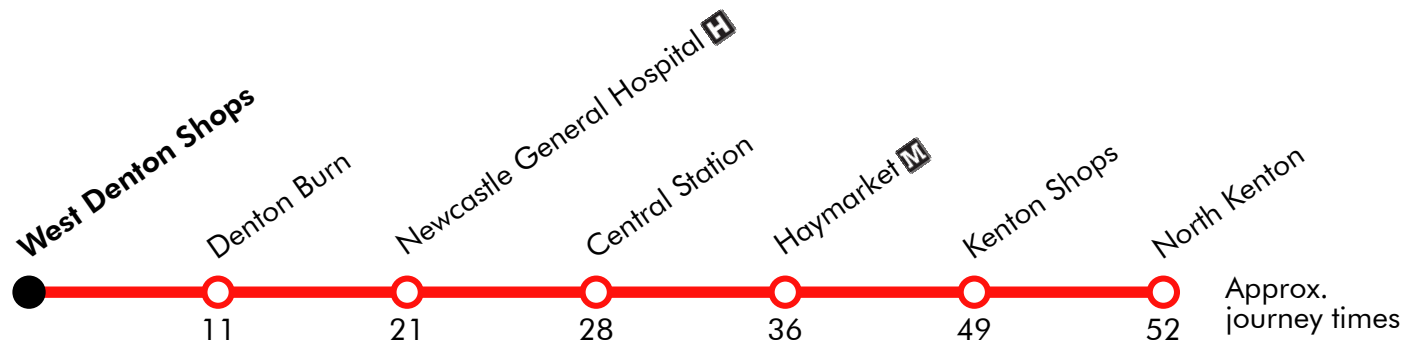

11

To North Kenton

Stagecoach

Via: West Denton, Westerhope, Slatyford, Denton Burn, Fenham, Arthur's Hill, Elswick, Newcastle, Kenton, North Kenton

Saturday

West Denton Shops	0959	1019	1059	1119	1159	1219	1259	1319	1359	1419	1459	1519	1559	1619	1659	1719
Denton Burn	1010	1030	1110	1130	1210	1230	1310	1330	1410	1430	1510	1530	1610	1630	1710	1730
Newcastle General Hospital	1020	1040	1120	1140	1220	1240	1320	1340	1420	1440	1520	1540	1620	1640	1720	1740
Central Station - Westgate Road	1027	1047	1127	1147	1227	1247	1327	1347	1427	1447	1527	1547	1627	1647	1727	1747
Haymarket-St Mary s Place	1035	1055	1135	1155	1235	1255	1335	1355	1435	1455	1535	1555	1635	1655	1735	1755
Kenton Shops	1048	1108	1148	1208	1248	1308	1348	1408	1448	1508	1548	1608	1648	1708	1748	1808
North Kenton	1051	1111	1151	1211	1251	1311	1351	1411	1451	1511	1551	1611	1651	1711	1751	1811