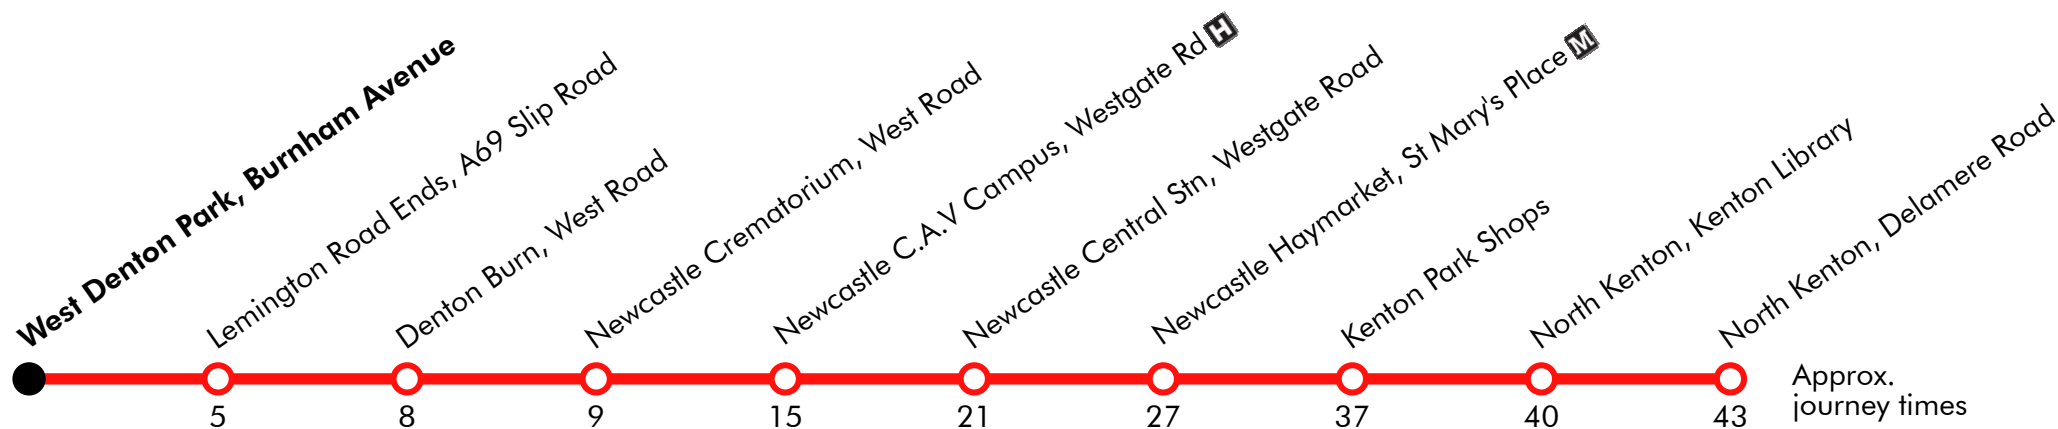

10

West Denton Park - Denton Burn - Newcastle - North Kenton Stagecoach

Effective: 26/12/2018

Boxing Day

West Denton Park, Burnham Avenue	0939		39		1539	1639	1739
Lemington Road Ends, A69 Slip Road	0944		44		1544	1644	1744
Denton Burn, West Road	0947	Then	47		1547	1647	1747
Newcastle Crematorium, West Road	0948	at	48		1548	1648	1748
Newcastle C.A.V Campus, Westgate Rd	0954	these	54	until	1554	1654	1754
Newcastle Central Stn, Westgate Road	1000	mins.	00		1600	1700	1800
Newcastle Haymarket, St Mary's Place	1006	past	06		1606	1706	1806
Kenton Park Shops	1016	the	16		1616	1716	1816
North Kenton, Kenton Library	1019	hour	19		1619	1719	1819
North Kenton, Delamere Road	1022		22		1622	1722	1822

Via: Burnham Avenue, Combe Drive, Union Hall Road, Lemington Road Ends Slip Road, Roman Way, A69, West Road, Westgate Road, Grainger Street, Pilgrim Street, St Mary's Place, Barras Bridge, Claremont Road, Kenton Road, Kenton Lane, Hillside Avenue, Delamere Road