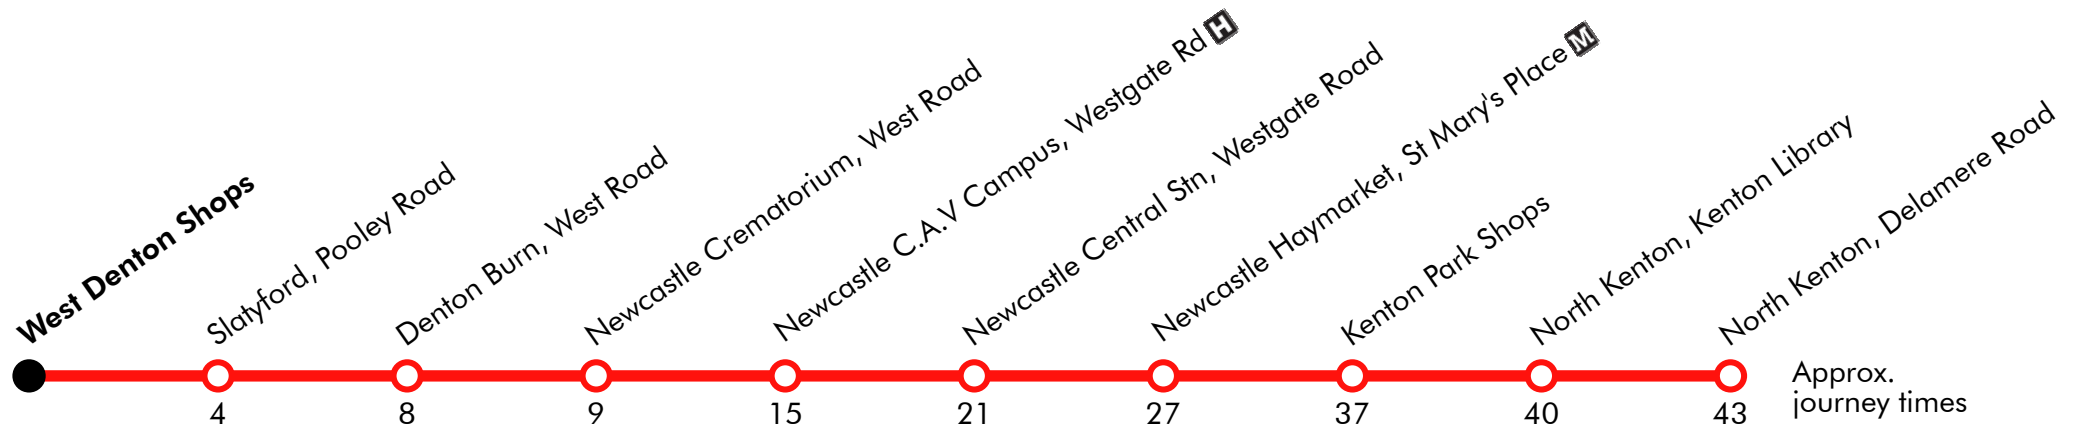

11

West Denton - Newcastle - North Kenton

Effective: 26/12/2018

Stagecoach

Boxing Day

West Denton Shops	0959	1019	1059		19 59		1619	1659	1719
Slatyford, Pooley Road	1003	1023	1103		23 03		1623	1703	1723
Denton Burn, West Road	1007	1027	1107	Then at these mins. past the hour	27 07	until	1627	1707	1727
Newcastle Crematorium, West Road	1008	1028	1108		28 08		1628	1708	1728
Newcastle C.A.V Campus, Westgate Rd	1014	1034	1114		34 14		1634	1714	1734
Newcastle Central Stn, Westgate Road	1020	1040	1120		40 20		1640	1720	1740
Newcastle Haymarket, St Mary's Place	1026	1046	1126		46 26		1646	1726	1746
Kenton Park Shops	1036	1056	1136	56 36	1656	1736	1756		
North Kenton, Kenton Library	1039	1059	1139	59 39	1659	1739	1759		
North Kenton, Delamere Road	1042	1102	1142	02 42	1702	1742	1802		

Via: West Denton Way Turning Circle, West Denton Way, Stamfordham Road, Pooley Road, Slatyford Lane, West Road, Westgate Road, Grainger Street, Pilgrim Street, St Mary's Place, Barras Bridge, Claremont Road, Kenton Road, Kenton Lane, Hillside Avenue, Delamere Road