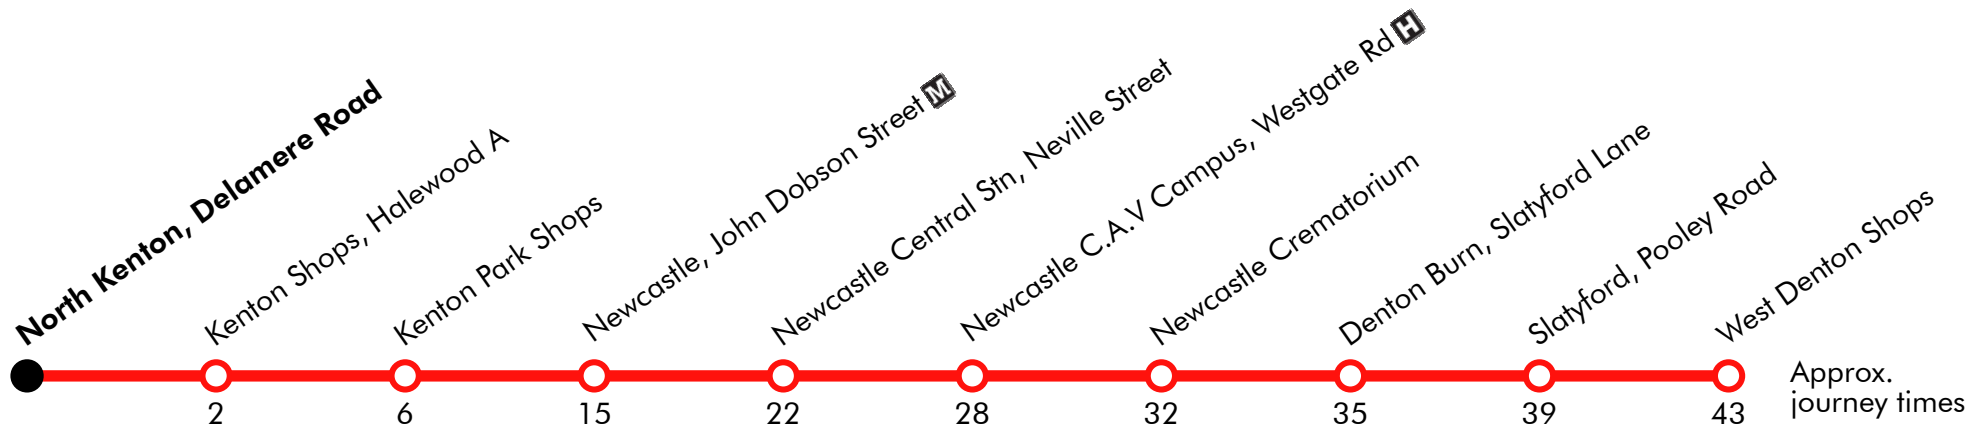

Via: Delamere Road, Hillside Avenue, Halewood Avenue, Kenton Lane, Kenton Road, Claremont Road, Barras Bridge, John Dobson Street, Pilgrim Street, Grainger Street, Neville Street, Westgate Road, West Road, A69, A69 Lemington Slip Road, Hospital Lane, Combe Drive, Burnham Avenue

Via: West Denton Way Turning Circle, West Denton Way, Stamfordham Road, Pooley Road, Slatyford Lane, West Road, Westgate Road, Grainger Street, Pilgrim Street, St Mary's Place, Barras Bridge, Claremont Road, Kenton Road, Kenton Lane, Hillside Avenue, Delamere Road

11

North Kenton - Newcastle - West Denton

Stagecoach

Effective: 26/12/2018

Boxing Day

North Kenton, Delamere Road	1006	1026		06 26		1606	1626	1706	1726
Kenton Shops, Halewood A	1008	1028		08 28		1608	1628	1708	1728
Kenton Park Shops	1012	1032	Then at these mins. past the hour	12 32	until	1612	1632	1712	1732
Newcastle, John Dobson Street	0941	1021	1041		21 41		1621	1641	1721	1741
Newcastle Central Stn, Neville Street	0948	1028	1048		28 48		1628	1648	1728	1748
Newcastle C.A.V Campus, Westgate Rd	0954	1034	1054		34 54		1634	1654	1734	1754
Newcastle Crematorium	0958	1038	1058		38 58		1638	1658	1738	1758
Denton Burn, Slatyford Lane	1001	1041	1101		41 01		1641	1701	1741	1801
Slatyford, Pooley Road	1005	1045	1105		45 05		1645	1705	1745	1805
West Denton Shops	1009	1049	1109	49 09	1649	1709	1749	1809		

Via: Delamere Road, Hillsview Avenue, Halewood Avenue, Kenton Lane, Kenton Road, Claremont Road, Barras Bridge, John Dobson Street, Pilgrim Street, Grainger Street, Neville Street, Westgate Road, West Road, Slatyford Lane, Pooley Road, Stamfordham Road, West Denton Way, West Denton Way Turning Circle