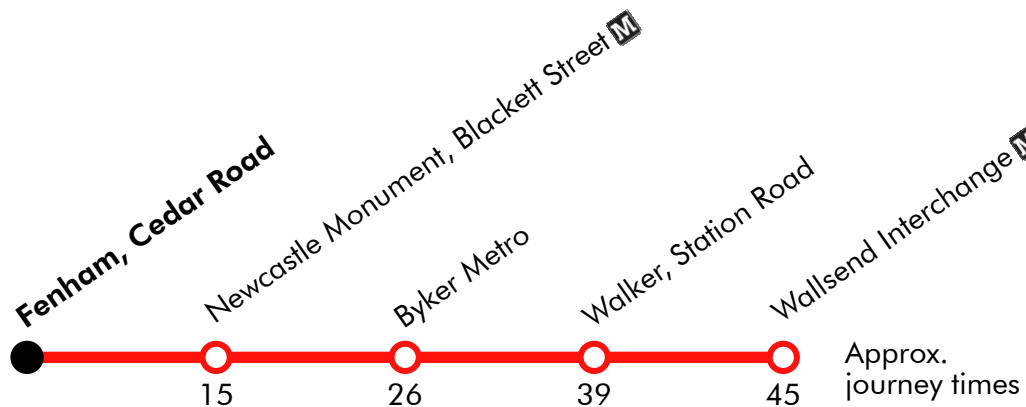

12

Fenham-Newcastle-Walker-Wallsend

Stagecoach

Effective: 26/12/2018

Boxing Day

Fenham, Cedar Road	0951	1011	1031	1051	Then at these mins. past the hour	11	31	51	until	1611	1631	1651	1711	1731	1751
Newcastle Monument, Blakett Street	1006	1026	1046	1106		26	46	06		1626	1646	1706	1726	1746	1806
Byker Metro	1017	1037	1057	1117		37	57	17		1637	1657	1717	1737	1757	1817
Walker, Station Road	1030	1050	1110	1130		50	10	30		1650	1710	1730	1750	1810	1830
Wallsend Interchange	1036	1056	1116	1136		56	16	36		1656	1716	1736	1756

Via: Cedar Road, Linden Avenue, Hadrian Road, Wingrove Road, Studley Terrace, Walter Terrace, New Mills, Barrack Road, Gallowgate, Blakett Street, New Bridge Street, Shields Road, Brinkburn Street, Conyers Road, Dalton Street, St Michaels Road, Commercial Road, Dunstanburgh Road, Monkchester Road, Birds Nest Road, St Anthonys Road, Walker Road, Station Road, Bath Street, Waverdale Avenue, Maurice Road, Neptune Road, Buddle Street, Station Road

12

Walker-Wallsend-Newcastle-Fenham

Effective: 26/12/2018

Stagecoach

Boxing Day

Wallsend Interchange	1001	1021	1041	Then at these mins. past the hour	01	21	41	until	1701	1721	1741
Walker, Station Road	0930	0950	1010	1030	1050		10	30	50		1710	1730	1750
Byker Metro	0945	1005	1025	1045	1105		25	45	05		1725	1745	1805
Newcastle Monument, Blackett Street	0957	1017	1037	1057	1117		37	57	17		1737	1757	1817
Barrack Road, Leazes Park	0959	1019	1039	1059	1119		39	59	19		1739	1759	1819
Newcastle C.A.V Campus, Studley Tce	1004	1024	1044	1104	1124		44	04	24		1744	1804	1824
Fenham, Cedar Road	1009	1029	1049	1109	1129	49	09	29	1749	1809	1829		