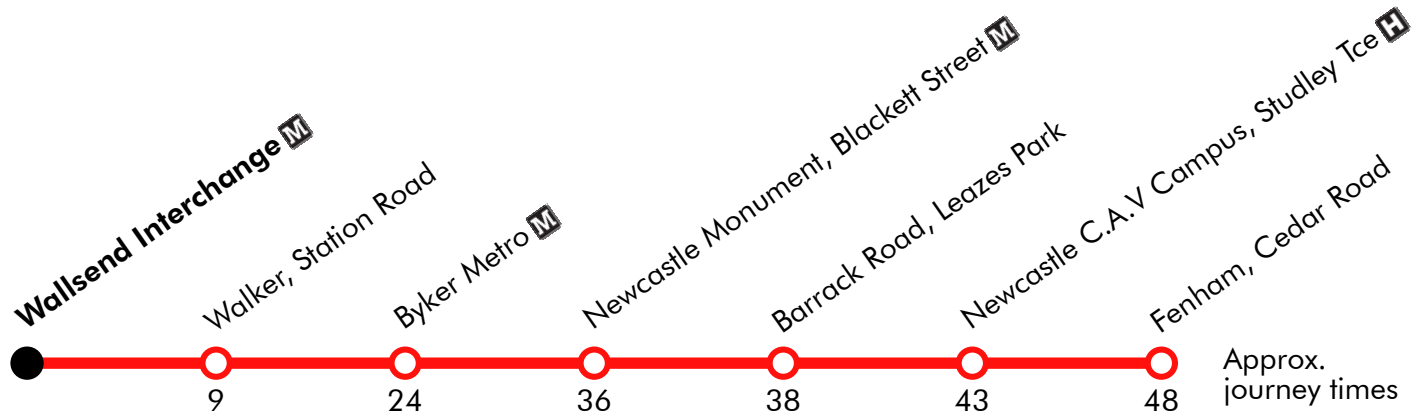

12

Fenham-Newcastle-Walker-Wallsend

Stagecoach

Effective: 26/12/2018

Boxing Day

Fenham, Cedar Road	0951	1011	1031	1051	Then at these mins. past the hour	11	31	51	until	1611	1631	1651	1711	1731	1751
Newcastle Monument, Blakett Street	1006	1026	1046	1106		26	46	06		1626	1646	1706	1726	1746	1806
Byker Metro	1017	1037	1057	1117		37	57	17		1637	1657	1717	1737	1757	1817
Walker, Station Road	1030	1050	1110	1130		50	10	30		1650	1710	1730	1750	1810	1830
Wallsend Interchange	1036	1056	1116	1136		56	16	36		1656	1716	1736	1756

Via: Cedar Road, Linden Avenue, Hadrian Road, Wingrove Road, Studley Terrace, Walter Terrace, New Mills, Barrack Road, Gallowgate, Blakett Street, New Bridge Street, Shields Road, Brinkburn Street, Conyers Road, Dalton Street, St Michaels Road, Commercial Road, Dunstanburgh Road, Monkchester Road, Birds Nest Road, St Anthonys Road, Walker Road, Station Road, Bath Street, Waverdale Avenue, Maurice Road, Neptune Road, Buddle Street, Station Road

12

Walker-Wallsend-Newcastle-Fenham

Effective: 26/12/2018

Stagecoach

Boxing Day

Wallsend Interchange	1001	1021	1041	Then at these mins. past the hour	01	21	41	until	1701	1721	1741
Walker, Station Road	0930	0950	1010	1030	1050		10	30	50		1710	1730	1750
Byker Metro	0945	1005	1025	1045	1105		25	45	05		1725	1745	1805
Newcastle Monument, Blackett Street	0957	1017	1037	1057	1117		37	57	17		1737	1757	1817
Barrack Road, Leazes Park	0959	1019	1039	1059	1119		39	59	19		1739	1759	1819
Newcastle C.A.V Campus, Studley Tce	1004	1024	1044	1104	1124		44	04	24		1744	1804	1824
Fenham, Cedar Road	1009	1029	1049	1109	1129	49	09	29	1749	1809	1829		