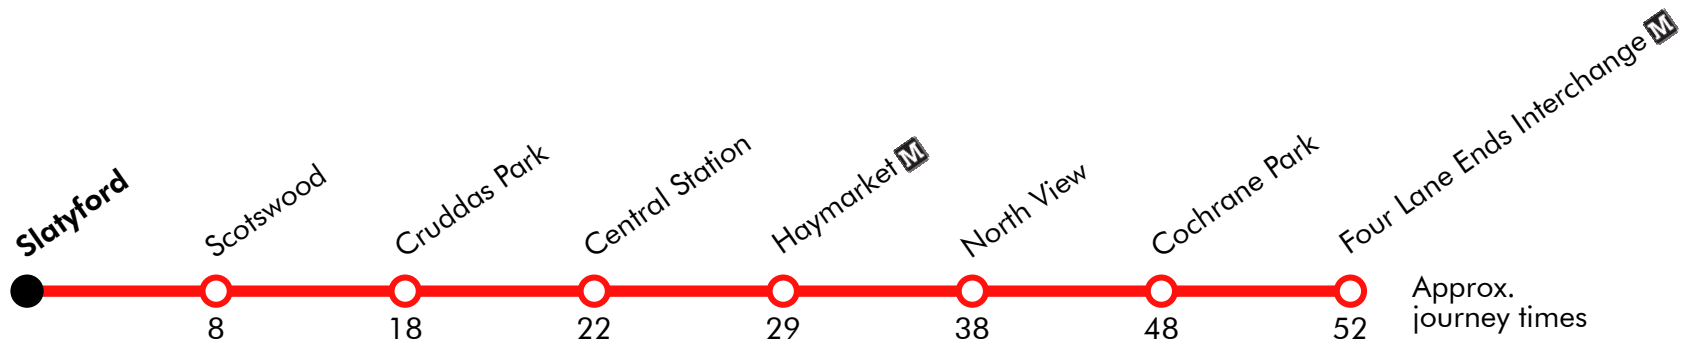

1

To Four Lane Ends

Stagecoach

Via: Slatyford, Denton Burn, Scotswood, Benwell, Elswick, Newcastle, Shieldfield, Heaton, Cochrane Park, Benton

Saturday

Slatyford	0933	1003		03 33		1603	1633	1703	1733
Scotswood	0941	1011	Then at these mins. past the hour	11 41	until	1611	1641	1711	1741
Cruddas Park	0951	1021		21 51		1621	1651	1721	1751
Central Station - Westgate Road	0955	1025		25 55		1625	1655	1725	1755
Haymarket-John Dobson Street	1002	1032		32 02		1632	1702	1732	1802
North View	1011	1041		41 11		1641	1711	1741	1811
Cochrane Park	1021	1051		51 21		1651	1721	1751	1821
Four Lane Ends Interchange	1025	1055		55 25		1655	1725	1755	1825

1

To Slatyford

Stagecoach

Via: Benton, Cochrane Park, Heaton, Shieldfield, Newcastle, Elswick, Benwell, Scotswood, Denton Burn, Slatyford

Saturday

Four Lane Ends Interchange	0937	1007		07	37		1607	1637	1707	1737
Cochrane Park	0943	1013	Then at these mins. past the hour	13	43		1613	1643	1713	1743
North View	0953	1023		23	53		1623	1653	1723	1753
Haymarket-John Dobson Street	1002	1032		32	02	until	1632	1702	1732	1802
Central Station - Neville Street	1009	1039	39	09	1639		1709	1739	1809	
Cruddas Park	1014	1044		44	14		1644	1714	1744	1814
Scotswood	1023	1053		53	23		1653	1723	1753	1823
Slatyford	1030	1100		00	30		1700	1730	1800	1830