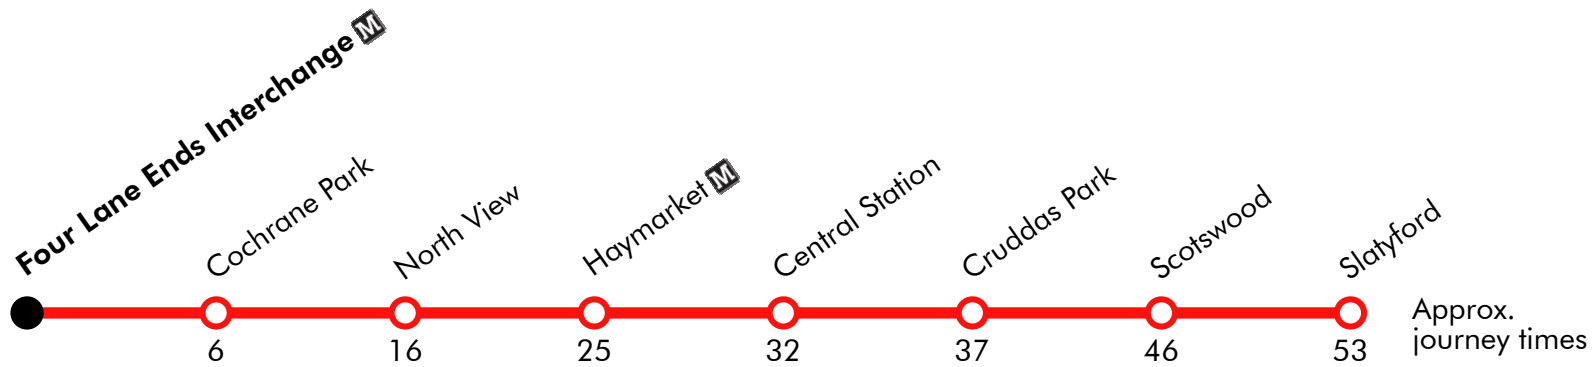

1

To Four Lane Ends

Stagecoach

Via: Slatyford, Denton Burn, Scotswood, Benwell, Elswick, Newcastle, Shieldfield, Heaton, Cochrane Park, Benton

Saturday

Slatyford	0933	1003		03 33		1603	1633	1703	1733
Scotswood	0941	1011	Then at these mins. past the hour	11 41	until	1611	1641	1711	1741
Cruddas Park	0951	1021		21 51		1621	1651	1721	1751
Central Station - Westgate Road	0955	1025		25 55		1625	1655	1725	1755
Haymarket-John Dobson Street	1002	1032		32 02		1632	1702	1732	1802
North View	1011	1041		41 11		1641	1711	1741	1811
Cochrane Park	1021	1051		51 21		1651	1721	1751	1821
Four Lane Ends Interchange	1025	1055		55 25		1655	1725	1755	1825

1

To Slatyford

Stagecoach

Via: Benton, Cochrane Park, Heaton, Shieldfield, Newcastle, Elswick, Benwell, Scotswood, Denton Burn, Slatyford

Saturday

Four Lane Ends Interchange	0937	1007		07	37		1607	1637	1707	1737
Cochrane Park	0943	1013	Then at these mins. past the hour	13	43		1613	1643	1713	1743
North View	0953	1023		23	53		1623	1653	1723	1753
Haymarket-John Dobson Street	1002	1032		32	02	until	1632	1702	1732	1802
Central Station - Neville Street	1009	1039	39	09	1639		1709	1739	1809	
Cruddas Park	1014	1044		44	14		1644	1714	1744	1814
Scotswood	1023	1053		53	23		1653	1723	1753	1823
Slatyford	1030	1100		00	30		1700	1730	1800	1830