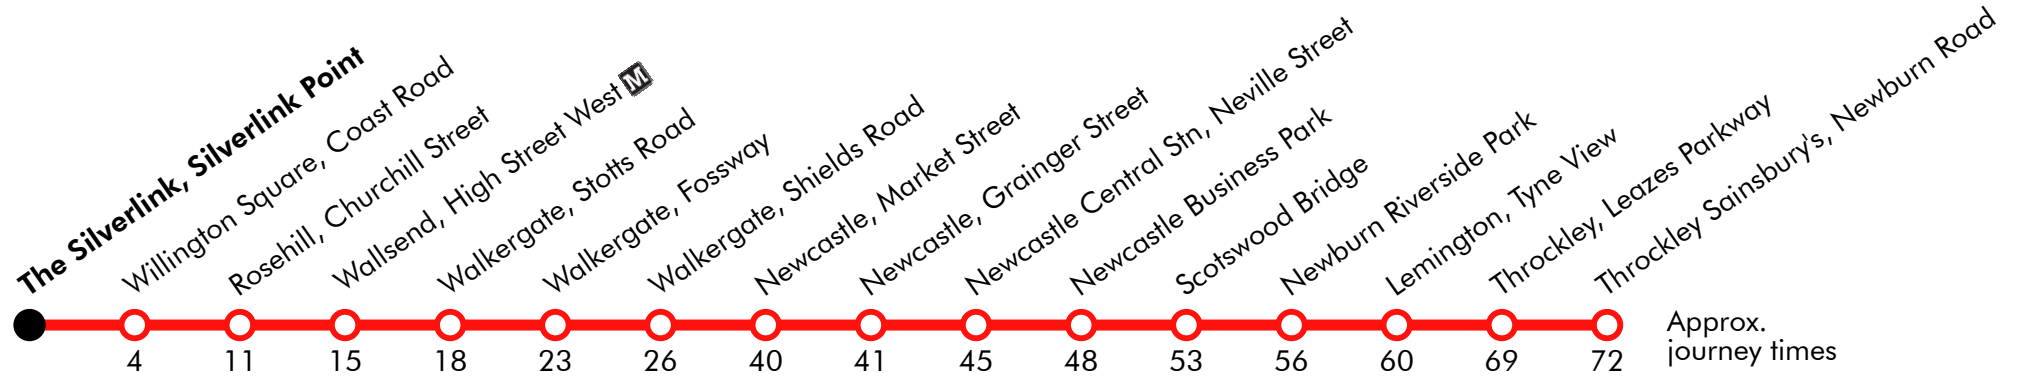

Effective: 26/12/2018

Boxing Day

The Silverlink, Silverlink Point	1040	1110	1140		10	40		1610	1640	1710	1740
Willington Square, Coast Road	0914	0944	1014	1044	1114	1144		14	44		1614	1644	1714	1744
Rosehill, Churchill Street	0921	0951	1021	1051	1121	1151		21	51		1621	1651	1721	1751
Wallsend, High Street West	0925	0955	1025	1055	1125	1155		25	55		1625	1655	1725	1755
Walkergate, Stotts Road	0928	0958	1028	1058	1128	1158		28	58		1628	1658	1728	1758
Walkergate, Fossway	0933	1003	1033	1103	1133	1203	Then at these mins. past the hour	33	03	until	1633	1703	1733	1803
Walkergate, Shields Road	0936	1006	1036	1106	1136	1206		36	06		1636	1706	1736	1806
Newcastle, Market Street	0950	1020	1050	1120	1150	1220		50	20		1650	1720	1750
Newcastle, Grainger Street	0951	1021	1051	1121	1151	1221		51	21		1651	1721	1751
Newcastle Central Stn, Neville Street	0955	1025	1055	1125	1155	1225		55	25		1655	1725	1755
Newcastle Business Park	0958	1028	1058	1128	1158	1228		58	28		1658	1728	1758
Scotswood Bridge	1003	1033	1103	1133	1203	1233		03	33		1703	1733	1803
Newburn Riverside Park	1006	1036	1106	1136	1206	1236		06	36		1706	1736	1806
Lemington, Tyne View	1010	1040	1110	1140	1210	1240		10	40		1710	1740	1810
Throckley, Leazes Parkway	1019	1049	1119	1149	1219	1249		19	49		1719	1749	1819
Throckley Sainsbury's, Newburn Road	1022	1052	1122	1152	1222	1252		22	52		1722	1752	1822

Via: The Silverlink, Coast Road, Churchill Street, Tynemouth Road, Lodge Terrace, High Street East, High Street West, Shields Road, Stotts Road, Fossway, Valentia Avenue, Shields Road, Fossway, Shields Road, New Bridge Street, Market Street, Grainger Street, Neville Street, Scotswood Road, William Armstrong Drive, Scotswood Road, Kingfisher Boulevard, Goldcrest Way, Kingfisher Boulevard, Scotswood Road, Northumberland Road, Lemington Road, High Street, Newburn Road, Hallow Drive, Leazes Parkway, Coach Road, Hexham Road, Newburn Road