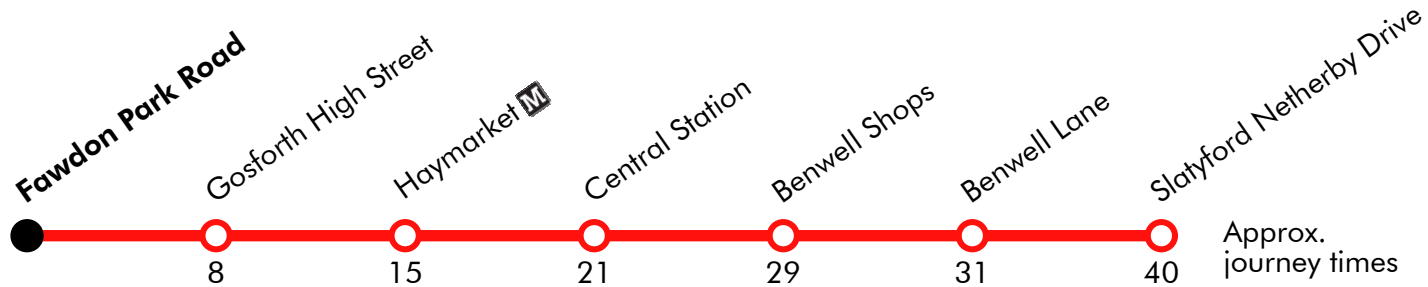

30

To Silver Lonnen

Stagecoach

Via: Fawdon, Coxlodge, Gosforth, West Jesmond, Newcastle, Elswick, Benwell, Denton Burn, Slatyford

Saturday

Fawdon Park Road	0956	1026	1056	1126	1156	1226	1256	1326	1356	1426	1456	1526	1556	1626	1656	1726
Gosforth High Street	1004	1034	1104	1134	1204	1234	1304	1334	1404	1434	1504	1534	1604	1634	1704	1734
Haymarket-John Dobson Street	1011	1041	1111	1141	1211	1241	1311	1341	1411	1441	1511	1541	1611	1641	1711	1741
Central Station - Neville Street	1017	1047	1117	1147	1217	1247	1317	1347	1417	1447	1517	1547	1617	1647	1717	1747
Benwell Shops	1025	1055	1125	1155	1225	1255	1325	1355	1425	1455	1525	1555	1625	1655	1725	1755
Benwell Lane	1027	1057	1127	1157	1227	1257	1327	1357	1427	1457	1527	1557	1627	1657	1727	1757
Slatyford Netherby Drive	1036	1106	1136	1206	1236	1306	1336	1406	1436	1506	1536	1606	1636	1706	1736	1806