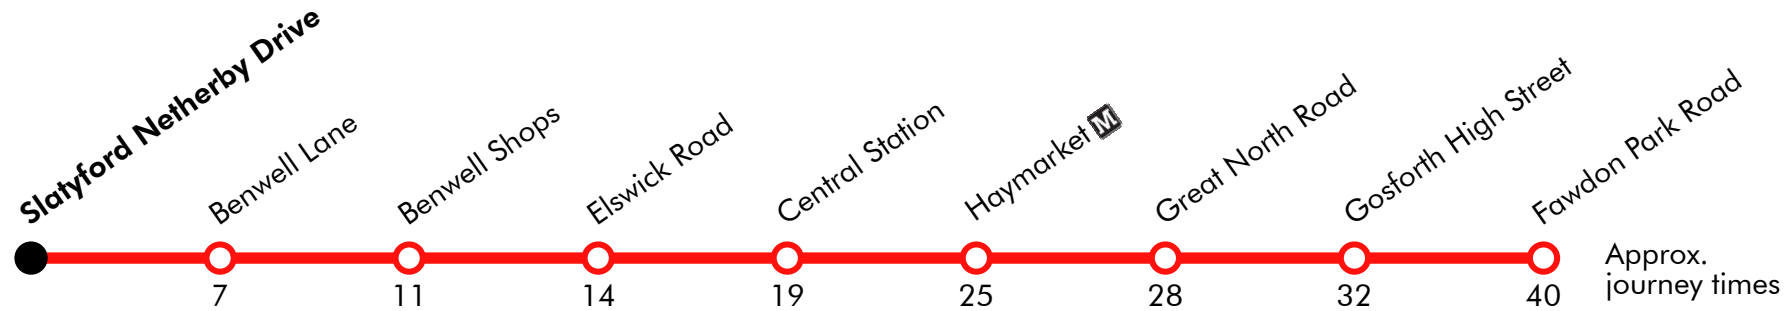

# 30 To Fawdon Park Road

Stagecoach

Via: Slatyford, Denton Burn, Benwell, Elswick, Newcastle, West Jesmond, Gosforth, Coxlodge, Fawdon

## Saturday

Slatyford Netherby Drive	0941	1011	1041	1111		11 41		1641	1711	1741
Benwell Lane	0948	1018	1049	1118	Then at these mins. past the hour	18 48	until	1648	1718	1748
Benwell Shops	0952	1022	1053	1122		22 52		1652	1722	1752
Elswick Road	0955	1025	1055	1125		25 55		1655	1725	1755
Central Station - Westgate Road	1000	1030	1100	1130		30 00		1700	1730	1800
Haymarket-St Mary s Place	1006	1036	1106	1136		36 06		1706	1736	1806
Great North Road	1009	1039	1109	1139		39 09		1709	1739	1809
Gosforth High Street	1013	1043	1113	1143		43 13		1713	1743	1813
Fawdon Park Road	1021	1051	1121	1151		51 21		1721	1751	1821

## To Montagu Estate

Stagecoach

Via: Denton Burn, Benwell, Elswick, Newcastle, West Jesmond, Gosforth, Kenton

## To Whickham View

Stagecoach

Via: Kenton, Gosforth, West Jesmond, Newcastle, Elswick, Benwell, Denton Burn