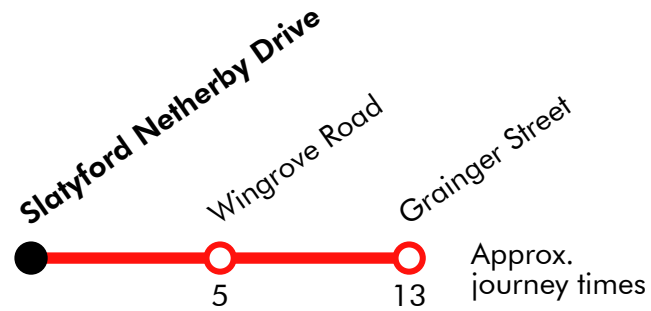

36

To Newcastle

Stagecoach

Via: Slatyford, Fenham, Nuns Moor, Newcastle

Saturday

Slatyford Netherby Drive	0938	1008	Then at these mins. past the hour	08 38	until	1608	1638	1708	1738
Wingrove Road	0943	1013		13 43		1613	1643	1713	1743
Grainger Street	0951	1021		21 51		1621	1651	1721	1751