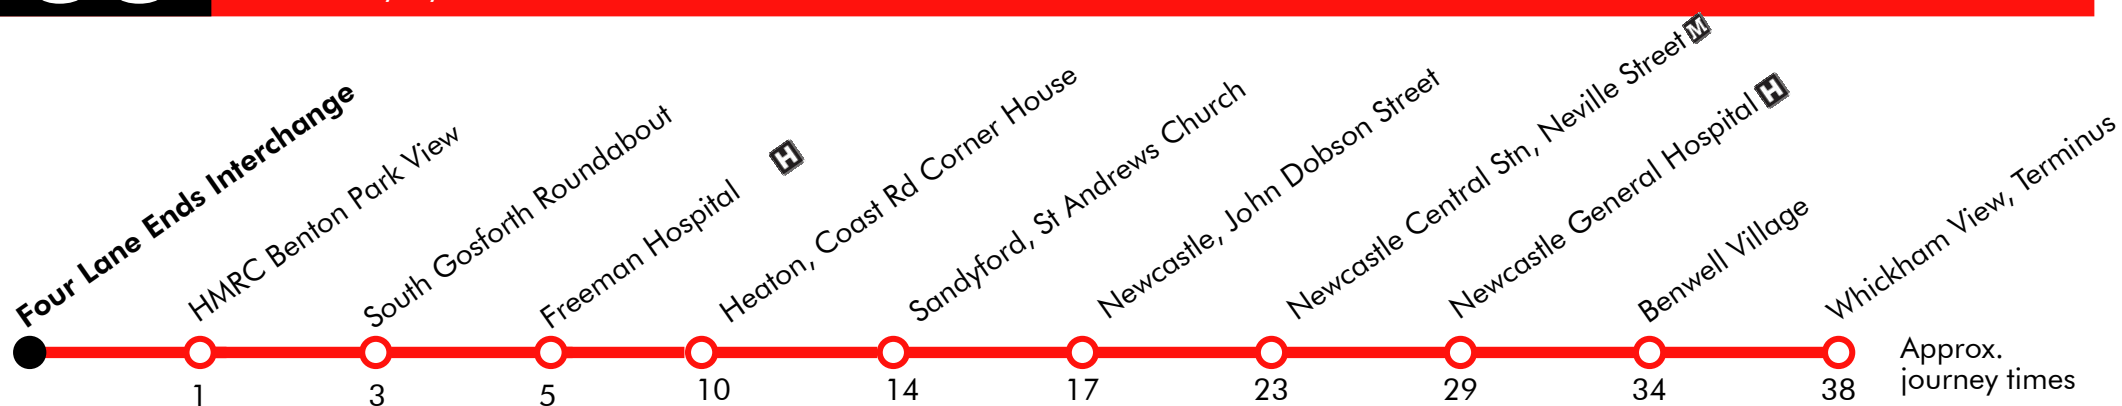

Via: Whickham View, Ferguson's Lane, Fox And Hounds Lane, Pease Avenue, West Road, Westgate Road, Grainger Street, Pilgrim Street, John Dobson Street, Sandyford Road, Jesmond Road, Coast Road, Newton Road, Freeman Road

38

Four Lane Ends/Freeman Hospital - Newcastle - Whickham View Stagecoach

Effective: 26/12/2018

Boxing Day

Four Lane Ends Interchange	1015	15	1715
HMRC Benton Park View	1016	16	1716
South Gosforth Roundabout	1018	18	1718
Freeman Hospital	0940	1000	1020	1040	Then at these mins. past the hour	00	20	40		1700	1720	1740	1800
Heaton, Coast Rd Corner House	0945	1005	1025	1045		05	25	45		1705	1725	1745	1805
Sandyford, St Andrews Church	0949	1009	1029	1049		09	29	49	until	1709	1729	1749	1809
Newcastle, John Dobson Street	0952	1012	1032	1052		12	32	52		1712	1732	1752	1812
Newcastle Central Stn, Neville Street	0958	1018	1038	1058		18	38	58		1718	1738	1758	1818
Newcastle General Hospital	1004	1024	1044	1104		24	44	04		1724	1744	1804	1824
Benwell Village	1009	1029	1049	1109		29	49	09		1729	1749	1809	1829
Whickham View, Terminus	1013	1033	1053	1113	33	53	13		1733	1753	1813	1833	

Via: Freeman Road, Newton Road, Coast Road, Jesmond Road, Sandyford Road, John Dobson Street, Pilgrim Street, Grainger Street, Neville Street, Westgate Road, West Road, Pease Avenue, Fox And Hounds Lane, Fergusons Lane, Ferguson's Lane, Whickham View