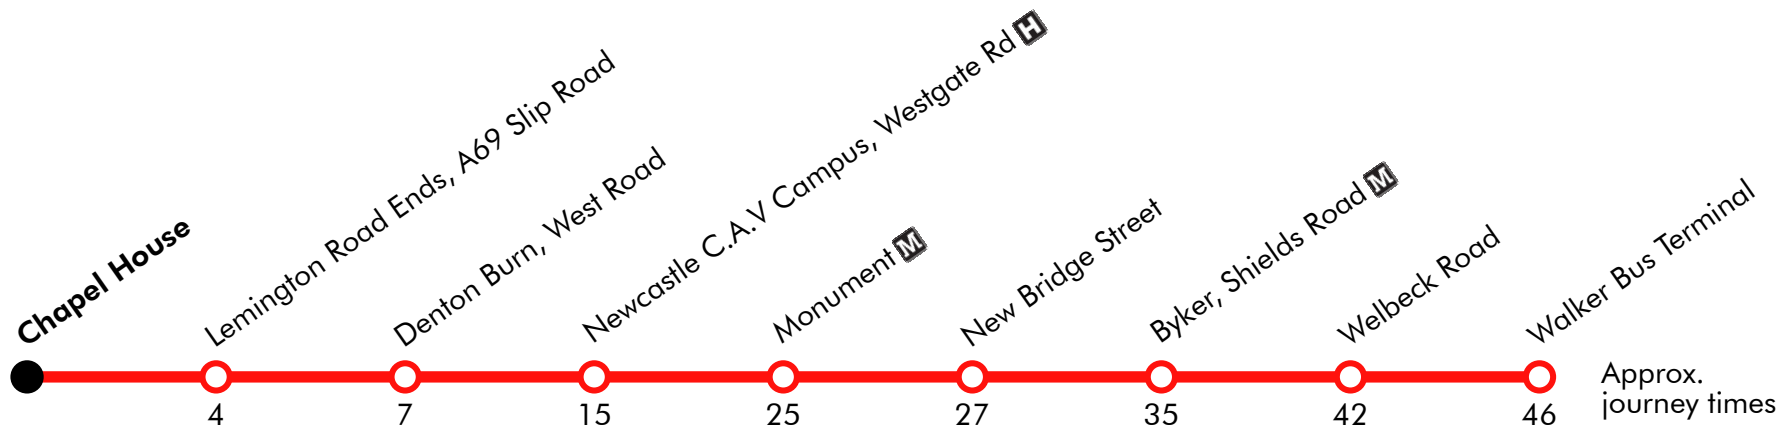

40

Chapel House - Newcastle - Walker

Effective: 26/12/2018

Stagecoach

Boxing Day

Chapel House	0936	1006	1036		06 36		1606	1636	1706	1736
Lemington Road Ends, A69 Slip Road	0940	1010	1040	Then at	10 40		1610	1640	1710	1740
Denton Burn, West Road	0943	1013	1043		13 43		1613	1643	1713	1743
Newcastle C.A.V Campus, Westgate Rd	0951	1021	1051	these mins.	21 51	until	1621	1651	1721	1751
Monument-Blackett Street	1001	1031	1101		31 01		1631	1701	1731	1801
New Bridge Street	1003	1033	1103	past	33 03		1633	1703	1733	1803
Byker, Shields Road	1011	1041	1111		41 11		1641	1711	1741	1811
Welbeck Road	1018	1048	1118	the hour	48 18		1648	1718	1748	1818
Walker Bus Terminal	1022	1052	1122		52 22		1652	1722	1752	1822

Via: Hillhead Parkway, Hillhead Road, Lemington Road Ends Slip Road, Roman Way, A69, West Road, Westgate Road, Brighton Grove, Stanhope Street, Barrack Road, Gallowgate, Blackett Street, New Bridge Street, Shields Road, Union Road, Welbeck Road, Bath Street, Rhodes Street