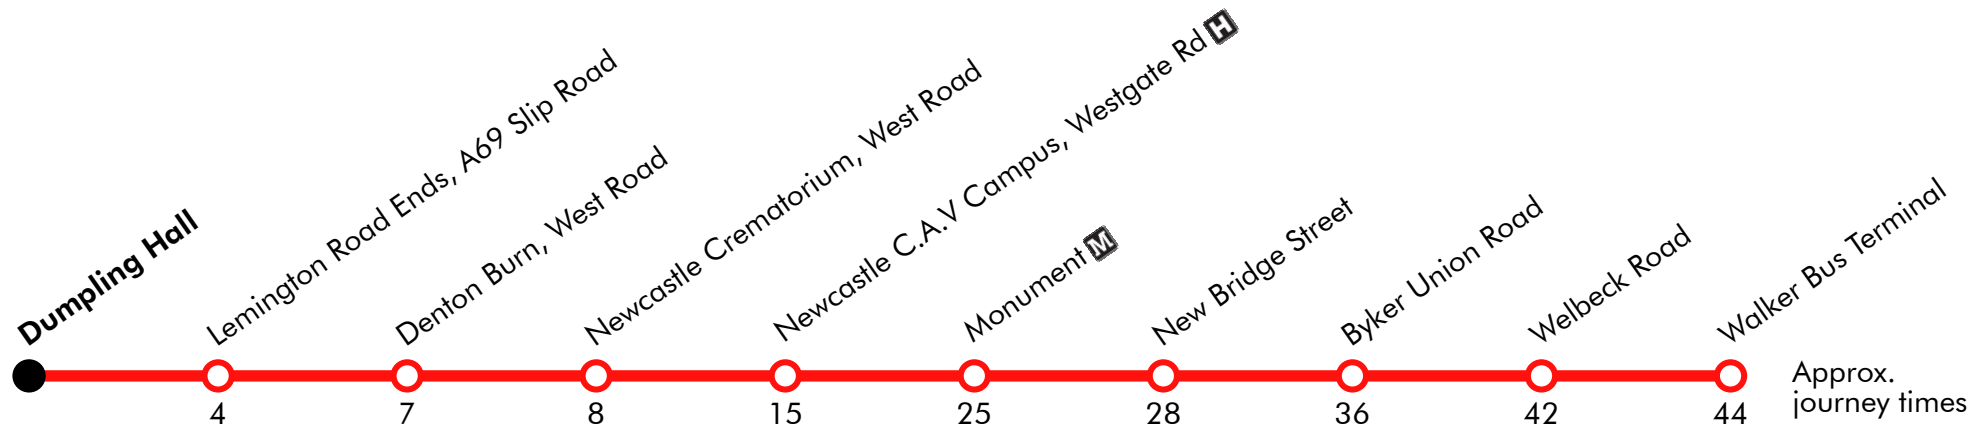

39

Dumpling Hall - Newcastle - Walker

Effective: 26/12/2018

Stagecoach

Boxing Day

Dumpling Hall	0951	1021	1051		21	51		1621	1651	1721	1751
Lemington Road Ends, A69 Slip Road	0955	1025	1055		25	55		1625	1655	1725	1755
Denton Burn, West Road	0958	1028	1058	Then at these mins. past the hour	28	58		1628	1658	1728	1758
Newcastle Crematorium, West Road	0959	1029	1059		29	59		1629	1659	1729	1759
Newcastle C.A.V Campus, Westgate Rd	1006	1036	1106		36	06	until	1636	1706	1736	1806
Monument-Blackett Street	1016	1046	1116		46	16		1646	1716	1746	1816
New Bridge Street	1019	1049	1119		49	19		1649	1719	1749	1819
Byker Union Road	1027	1057	1127		57	27		1657	1727	1757	1827
Welbeck Road	1033	1103	1133		03	33		1703	1733	1803	1833
Walker Bus Terminal	1035	1105	1135		05	35		1705	1735	1805	1835

Via: Moorway Drive, Neptune Road, Kirkston Avenue, Union Hall Road, Lemington Road Ends Slip Road, Roman Way, A69, West Road, Westgate Road, Brighton Grove, Stanhope Street, Barrack Road, Gallowgate, Blackett Street, New Bridge Street, Shields Road, Union Road, Welbeck Road, Titan Road, Rhodes Street