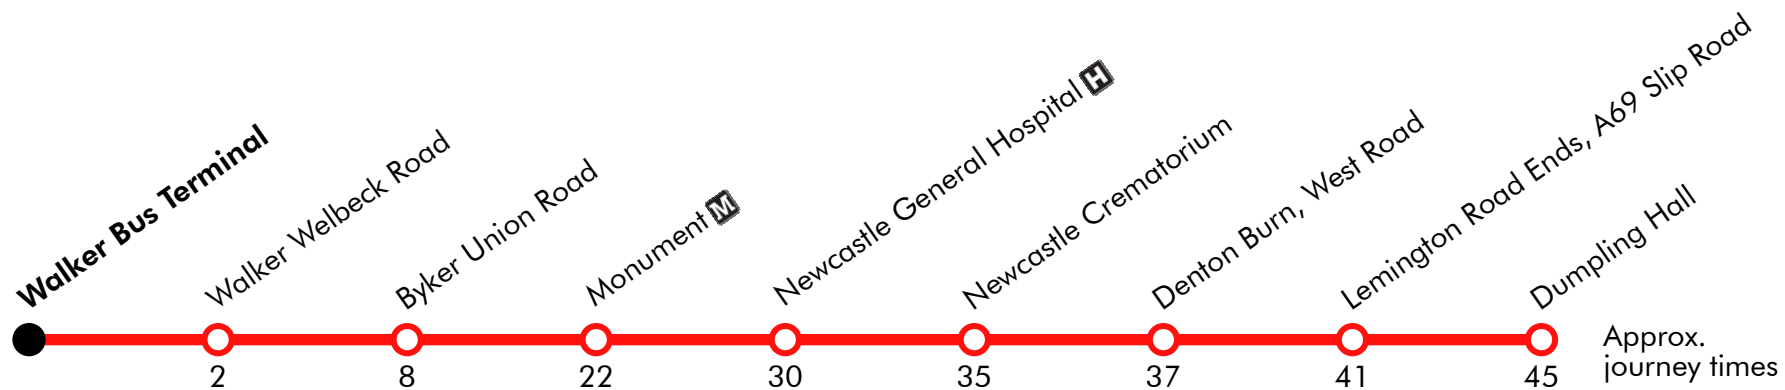

39

Walker - Newcastle - Dumpling Hall

Effective: 26/12/2018

Stagecoach

Boxing Day

Walker Bus Terminal	0957	1027	1057		27	57		1627	1657	1727	1757
Walker Welbeck Road	0959	1029	1059		29	59		1629	1659	1729	1759
Byker Union Road	1005	1035	1105	Then at	35	05		1635	1705	1735	1805
Monument-Blackett Street	1019	1049	1119	these	49	19		1649	1719	1749	1819
Newcastle General Hospital	1027	1057	1127	mins.	57	27	until	1657	1727	1757	1827
Newcastle Crematorium	1032	1102	1132	past	02	32		1702	1732	1802	1832
Denton Burn, West Road	1034	1104	1134	the	04	34		1704	1734	1804	1834
Lemington Road Ends, A69 Slip Road	1038	1108	1138	hour	08	38		1708	1738	1808	1838
Dumpling Hall	1042	1112	1142		12	42		1712	1742	1812	1842

Via: Rhodes Street, Titan Road, Welbeck Road, Bothal Street, Union Road, Shields Road, New Bridge Street, John Dobson Street, Blackett Street, Gallowgate, Barrack Road, Stanhope Street, Brighton Grove, Westgate Road, West Road, A69, A69 Lemington Slip Road, Union Hall Road, Kirkston Avenue, Moorway Drive

Via: Hillhead Parkway, Hillhead Road, Lemington Road Ends Slip Road, Roman Way, A69, West Road, Westgate Road, Brighton Grove, Stanhope Street, Barrack Road, Gallowgate, Blackett Street, New Bridge Street, Shields Road, Union Road, Welbeck Road, Bath Street, Rhodes Street

Via: Rhodes Street, Bath Street, Welbeck Road, Bothal Street, Union Road, Shields Road, New Bridge Street, John Dobson Street, Blackett Street, Gallowgate, Barrack Road, Stanhope Street, Brighton Grove, Westgate Road, West Road, A69, A69 Lemington Slip Road, Hillhead Road, Hillhead Parkway