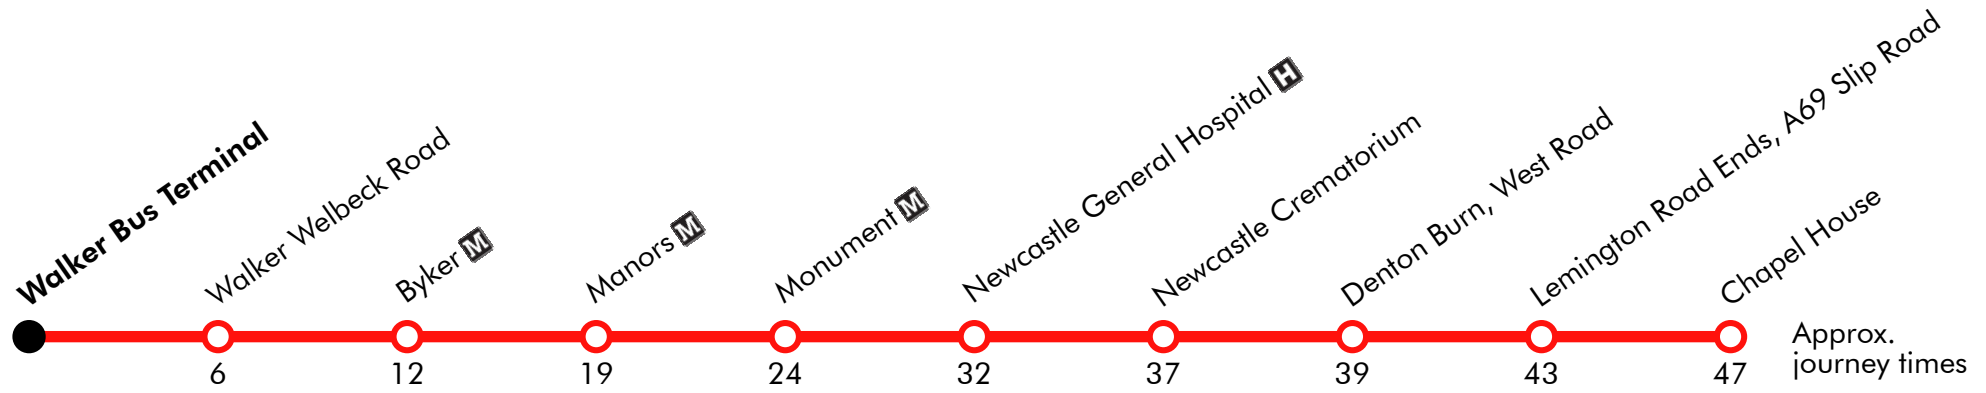

40

Walker - Newcastle - Chapel House

Effective: 26/12/2018

Stagecoach

Boxing Day

Walker Bus Terminal	0940	1010	1040		10	40		1610	1640	1710	1740
Walker Welbeck Road	0946	1016	1046		16	46		1616	1646	1716	1746
Byker	0952	1022	1052	Then at these mins. past the hour	22	52		1622	1652	1722	1752
Manors	0959	1029	1059		29	59		1629	1659	1729	1759
Monument-Blackett Street	1004	1034	1104		34	04	until	1634	1704	1734	1804
Newcastle General Hospital	1012	1042	1112		42	12		1642	1712	1742	1812
Newcastle Crematorium	1017	1047	1117		47	17		1647	1717	1747	1817
Denton Burn, West Road	1019	1049	1119		49	19		1649	1719	1749	1819
Lemington Road Ends, A69 Slip Road	1023	1053	1123		53	23		1653	1723	1753	1823
Chapel House	1027	1057	1127	57	27		1657	1727	1757	1827	

Via: Rhodes Street, Bath Street, Welbeck Road, Bothal Street, Union Road, Shields Road, New Bridge Street, John Dobson Street, Blackett Street, Gallowgate, Barrack Road, Stanhope Street, Brighton Grove, Westgate Road, West Road, A69, A69 Lemington Slip Road, Hillhead Road, Hillhead Parkway