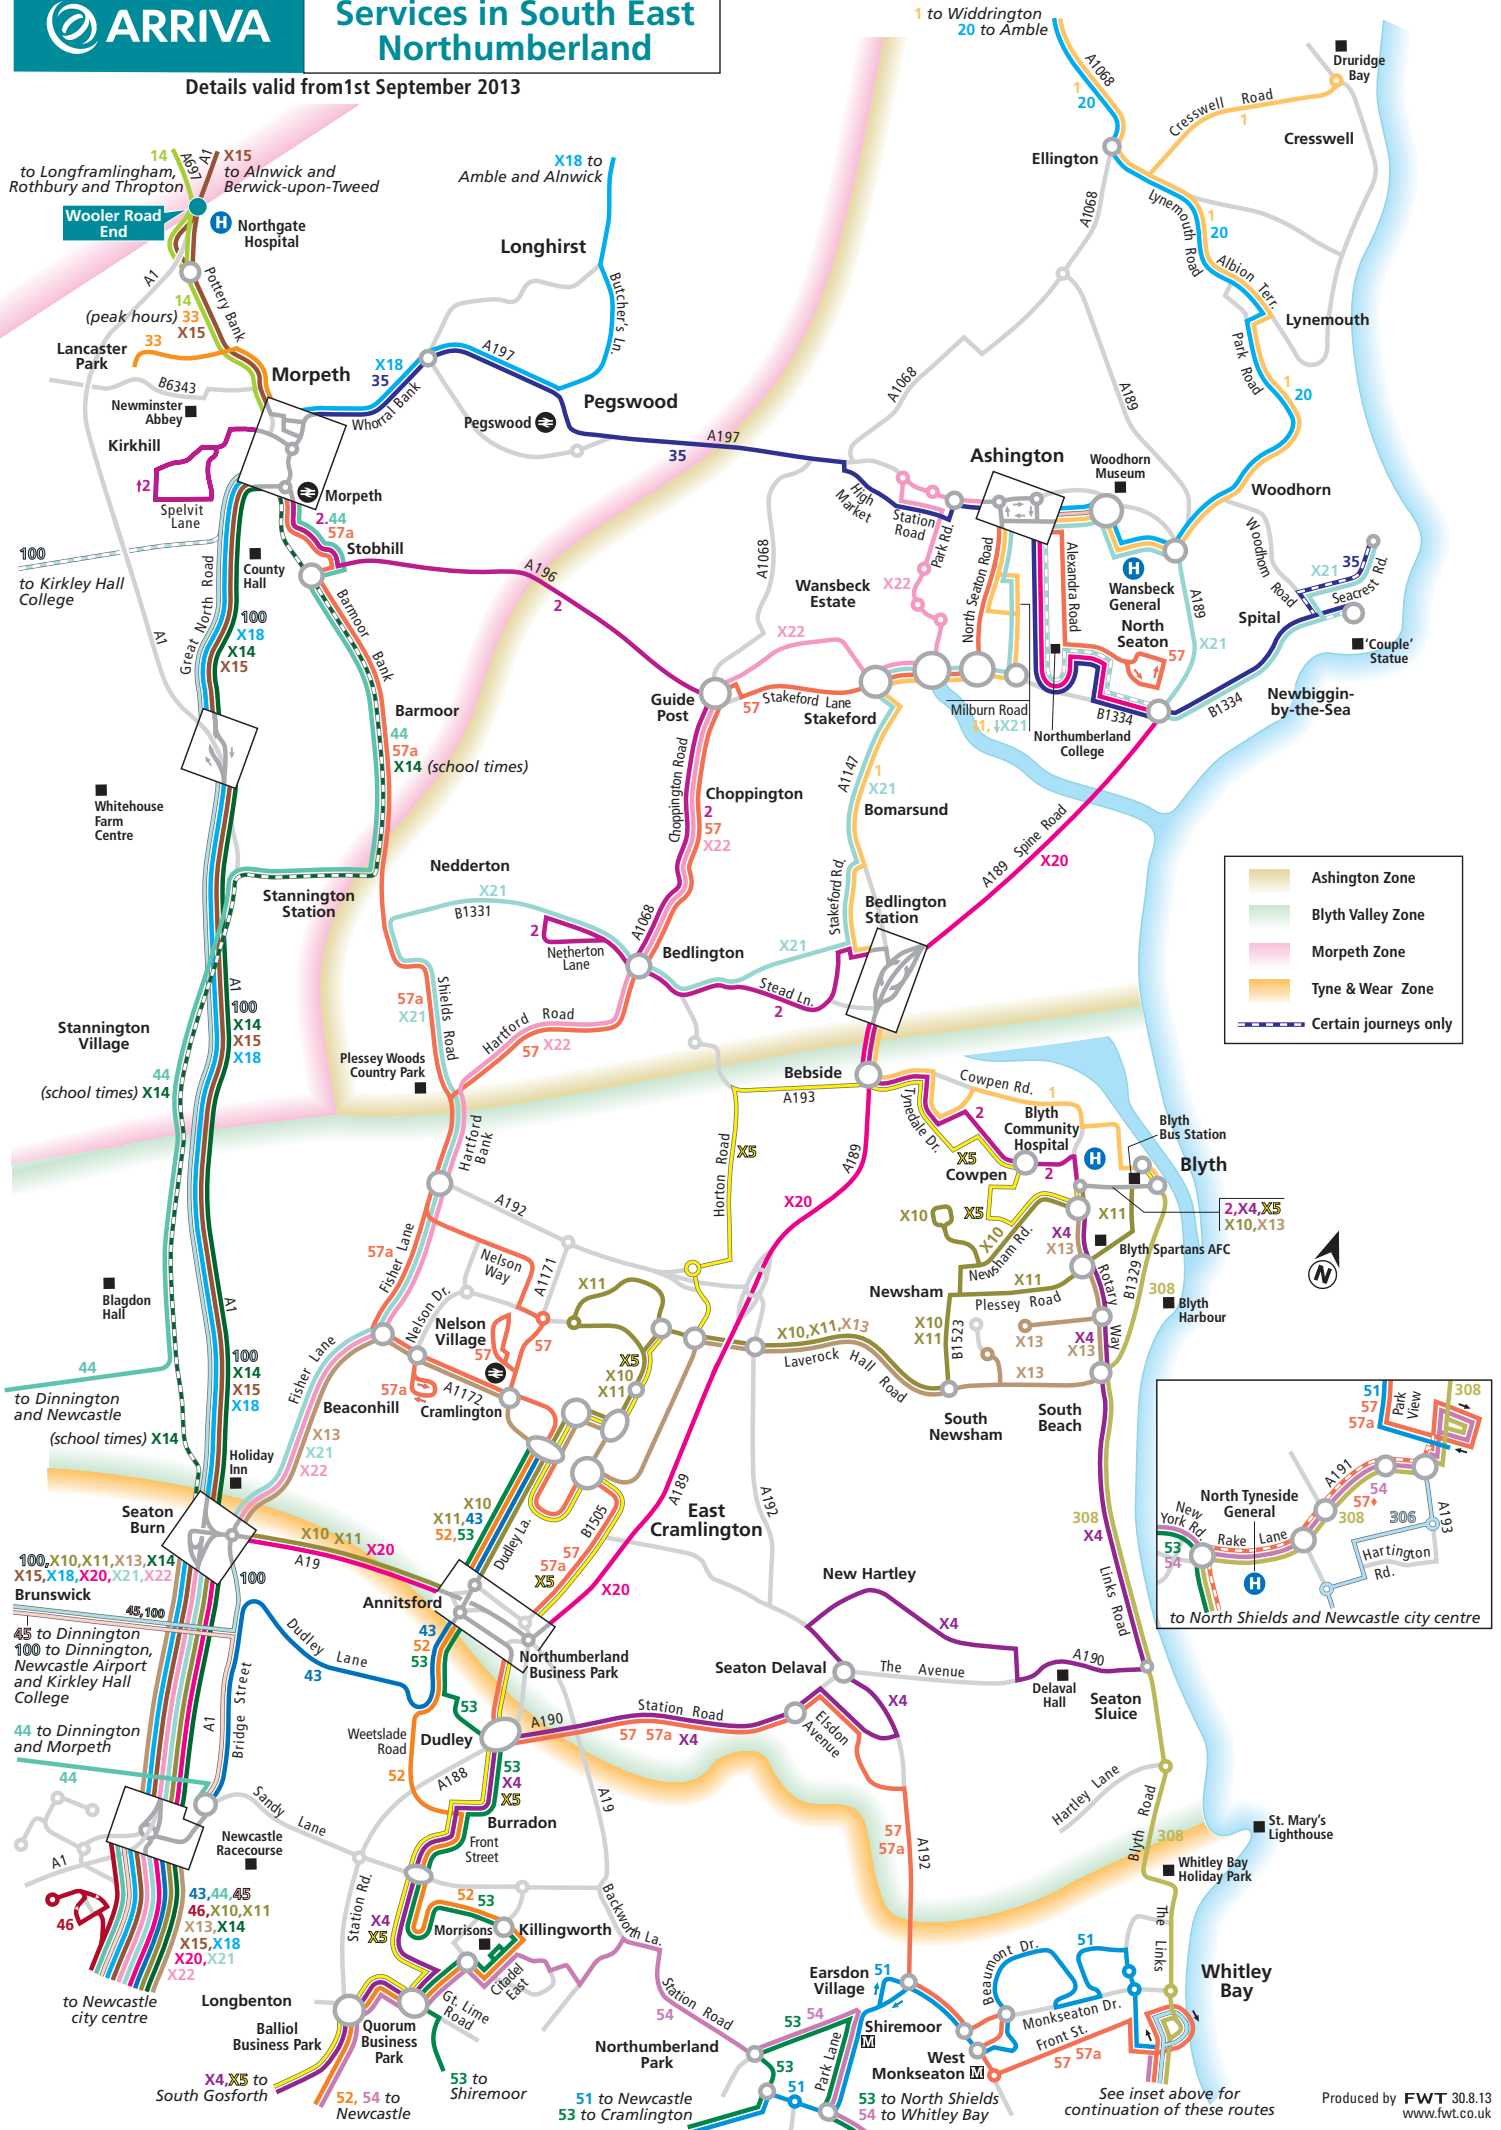

Details valid from 1st September 2013

	Ashington Zone
	Blyth Valley Zone
	Morpeth Zone
	Tyne & Wear Zone
	Certain journeys only

to North Shields and Newcastle city centre