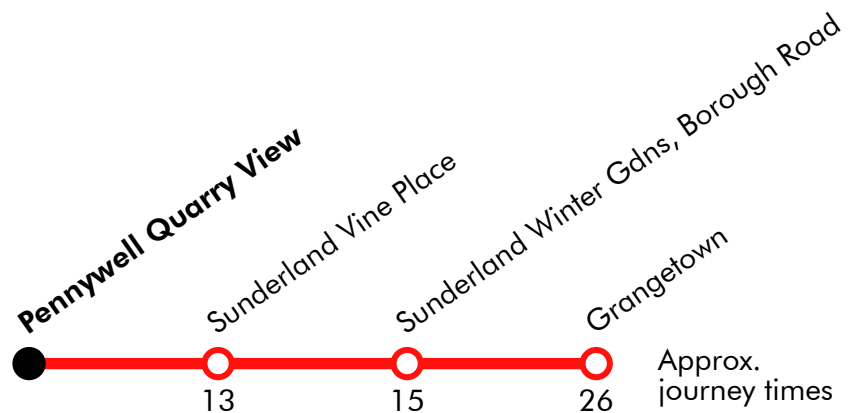

11

Pennywell - Pallion - Sunderland - Vilette Road - Grangetown Stagecoach

Effective from: 26/12/2018

Boxing Day

Pennywell Quarry View	0949	1019	1049	Then at these mins. past the hour	19 49	until	1549	1619	1649	1719	1749
Sunderland Vine Place	1002	1032	1102		32 02		1602	1632	1702	1732	1802
Sunderland Winter Gdns, Borough Road	1004	1034	1104		34 04		1604	1634	1704	1734	1804
Grangetown	1015	1045	1115		45 15		1615	1645	1715	1745	1815

Via: St Lukes Road, West Moor Road, Midmoor Road, East Moor Road, St Lukes Terrace, Meldon Road, Merle Terrace, Pallion New Road, Trimdon Street, St Michael's Way, Vine Place, Borough Road, West Lawrence Street, Hendon Road, Suffolk Street, Sutton Street, Rosalie Terrace, Corporation Road, Commercial Road, Ocean Road South