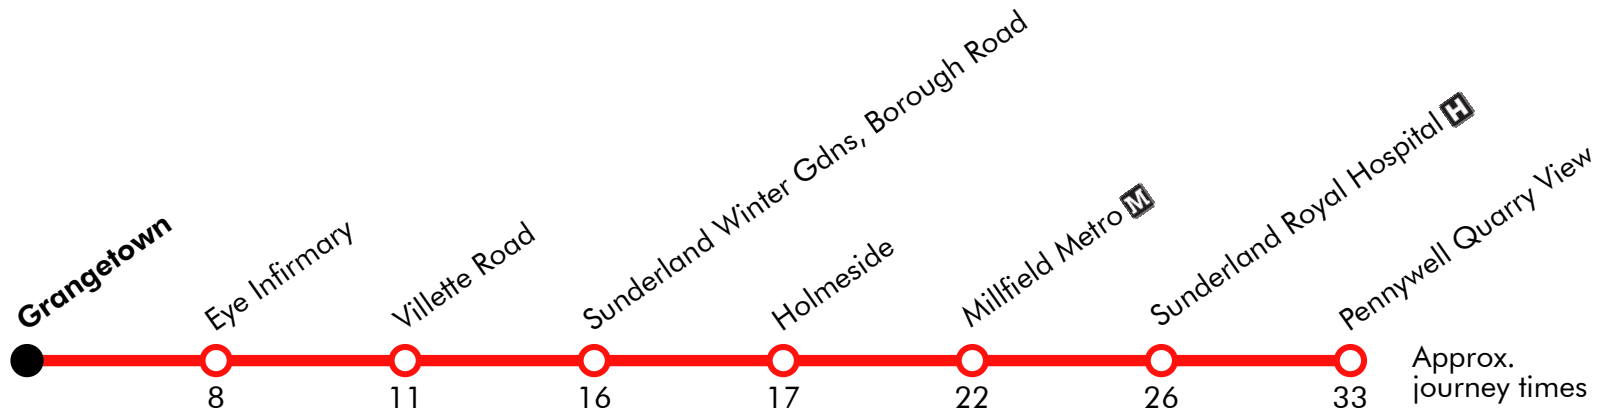

10

Grangetown - Villette Road - Sunderland - Sunderland Royal Hospital - Pennywell Stagecoach

Effective from: 26/12/2018

Boxing Day

Grangetown	0945	1015	1045		15	45		1545	1615	1645	1715	1745
Eye Infirmary	0953	1023	1053	Then at these mins. past the hour	23	53		1553	1623	1653	1723	1753
Villette Road	0956	1026	1056		26	56		1556	1626	1656	1726	1756
Sunderland Winter Gdns, Borough Road	1001	1031	1101		31	01	until	1601	1631	1701	1731	1801
Holmeside	1002	1032	1102	32	02	1602		1632	1702	1732	1802	
Millfield Metro	1007	1037	1107	37	07	1607		1637	1707	1737	1807	
Sunderland Royal Hospital	1011	1041	1111		41	11		1611	1641	1711	1741	1811
Pennywell Quarry View	1018	1048	1118		48	18		1618	1648	1718	1748	1818

Via: Ocean Road South, Ryhope Road, Queen Alexandra Road, Westheath Avenue, Hereford Road, Hill View Road, Queen Alexandra Road, Ashbrooke Range, The Cedars, Villette Road, Rosalie Terrace, Rosedale Terrace, Suffolk Street, Linsey Road, Tatham Street, Borough Road, Holmeside, Green Terrace, Silksworth Row, Hylton Road, Pallion Road, Fordfield Road, St Lukes Road