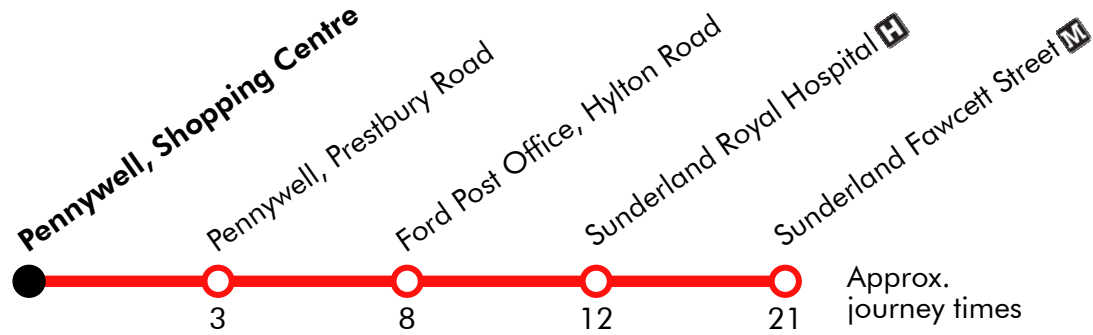

20

Sunderland Fawcett Street - Sunderland Royal Hospital - Pennywell Stagecoach

Effective: 26/12/2018

Boxing Day

Sunderland Fawcett Street	0956	1026	1056	Then at these mins. past the hour	26	56	until	1626	1656	1726	1756
Sunderland Royal Hospital	1005	1035	1105		35	05		1635	1705	1735	1805
Ford Post Office, Hylton Road	1008	1038	1108		38	08		1638	1708	1738	1808
Pennywell, Shopping Centre	1011	1041	1111		41	11		1641	1711	1741	1811
Pennywell, Prestbury Road	1015	1045	1115		45	15		1645	1715	1745	1815

Via: Fawcett Street, Holmeside, Green Terrace, Silksworth Row, Hylton Road, Portsmouth Road, Parkhurst Road, Presthope Road, Prestbury Road

20

Pennywell - Sunderland Royal Hospital - Sunderland Fawcett Street Stagecoach

Effective: 26/12/2018

Boxing Day

Pennywell, Shopping Centre	0942	1012	1042	Then at these mins. past the hour	12 42	until	1612	1642	1712	1742
Pennywell, Prestbury Road	0945	1015	1045		15 45		1615	1645	1715	1745
Ford Post Office, Hylton Road	0950	1020	1050		20 50		1620	1650	1720	1750
Sunderland Royal Hospital	0954	1024	1054		24 54		1624	1654	1724	1754
Sunderland Fawcett Street	1003	1033	1103		33 03		1633	1703	1733	1803

Via: Portsmouth Road, Parkhurst Road, Presthope Road, Prestbury Road, Hylton Road, St Michael's Way, Stockton Road, Durham Road, Fawcett Street