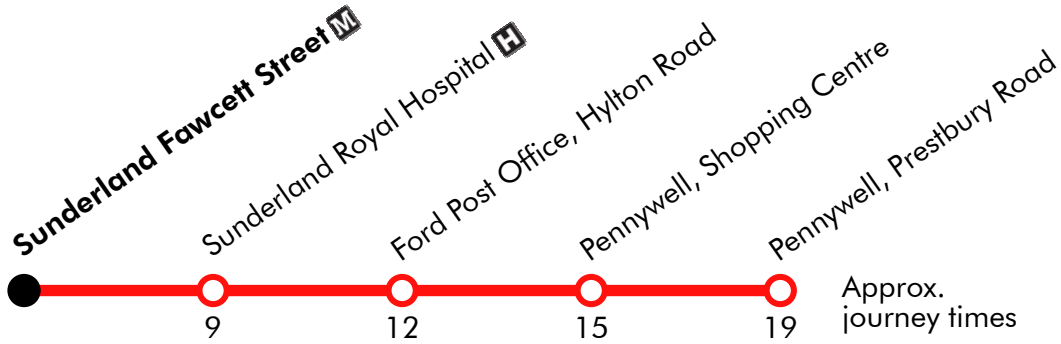

20

Sunderland Fawcett Street - Sunderland Royal Hospital - Pennywell Stagecoach

Effective: 26/12/2018

Boxing Day

Sunderland Fawcett Street	0956	1026	1056	Then at these mins. past the hour	26	56	until	1626	1656	1726	1756
Sunderland Royal Hospital	1005	1035	1105		35	05		1635	1705	1735	1805
Ford Post Office, Hylton Road	1008	1038	1108		38	08		1638	1708	1738	1808
Pennywell, Shopping Centre	1011	1041	1111		41	11		1641	1711	1741	1811
Pennywell, Prestbury Road	1015	1045	1115		45	15		1645	1715	1745	1815

Via: Fawcett Street, Holmeside, Green Terrace, Silksworth Row, Hylton Road, Portsmouth Road, Parkhurst Road, Presthope Road, Prestbury Road

20

Pennywell - Sunderland Royal Hospital - Sunderland Fawcett Street Stagecoach

Effective: 26/12/2018

Boxing Day

Pennywell, Shopping Centre	0942	1012	1042	Then at these mins. past the hour	12 42	until	1612	1642	1712	1742
Pennywell, Prestbury Road	0945	1015	1045		15 45		1615	1645	1715	1745
Ford Post Office, Hylton Road	0950	1020	1050		20 50		1620	1650	1720	1750
Sunderland Royal Hospital	0954	1024	1054		24 54		1624	1654	1724	1754
Sunderland Fawcett Street	1003	1033	1103		33 03		1633	1703	1733	1803

Via: Portsmouth Road, Parkhurst Road, Presthope Road, Prestbury Road, Hylton Road, St Michael's Way, Stockton Road, Durham Road, Fawcett Street