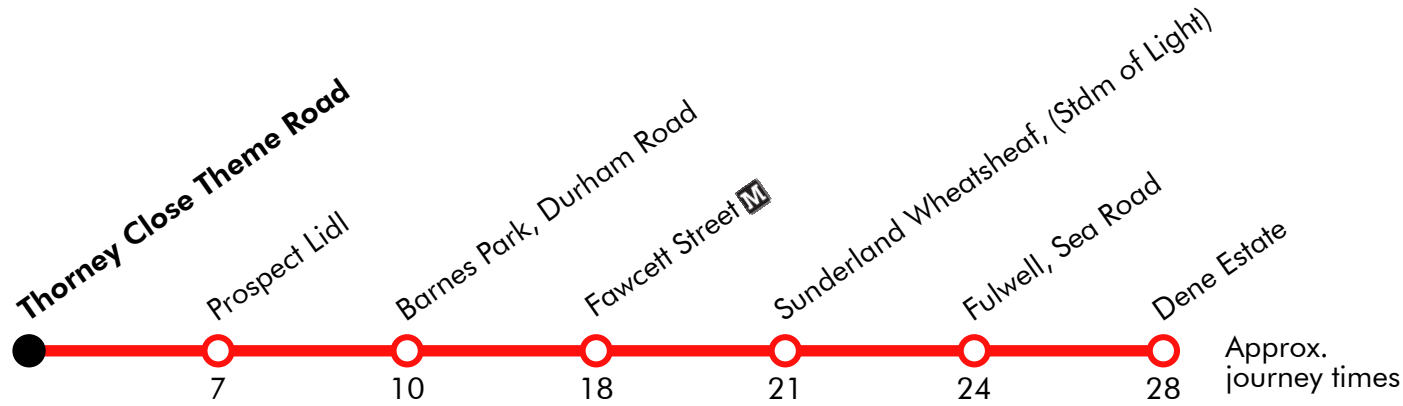

23

Dene Estate - Sunderland - Barnes Park - Thorney Close Stagecoach

Effective: 26/12/2018

Boxing Day

Dene Estate	1008	1038	Then at these mins. past the hour	08 38	until	1608	1638	1708	1738
Seaburn Metro	1011	1041		11 41		1611	1641	1711	1741
Sunderland John Street	1020	1050		20 50		1620	1650	1720	1750
Barnes Park, Queen Alexandra Road	1028	1058		28 58		1628	1658	1728	1758
Sunderland, Durham Road Lidl	1031	1101		31 01		1631	1701	1731	1801
Thorney Close Theme Road	1038	1108	38 08	1638	1708	1738	1808		

Via: Dovedale Road, Alston Crescent, Fulwell Road, Gladstone Street, Fulwell Road, Lower Dundas Street, Dundas Street, John Street, Holmeside, Tunstall Road, Thornholme Road, Durham Road, Queen Alexandra Road, Durham Road, Springwell Road, Sunningdale Road, Silloth Road, Telford Road, Thorndale Road, Tilbury Road, Tadcaster Road, Theme Road

23

Thorney Close - Barnes Park - Sunderland - Dene Estate Stagecoach

Effective: 26/12/2018

Boxing Day

Thorney Close Theme Road	1008	1038	Then at these mins. past the hour	08 38	until	1608	1638	1708	1738
Prospect Lidl	1015	1045		15 45		1615	1645	1715	1745
Barnes Park, Durham Road	1018	1048		18 48		1618	1648	1718	1748
Fawcett Street	1026	1056		26 56		1626	1656	1726	1756
Sunderland W heatsheaf, (Stdm of Light)	1029	1059		29 59		1629	1659	1729	1759
Fulwell, Sea Road	1032	1102		32 02		1632	1702	1732	1802
Dene Estate	1036	1106		36 06		1636	1706	1736	1806

Via: Theme Road, Tadcaster Road, Thorne Road, Tilbury Road, Thorndale Road, Telford Road, Sunningdale Road, Durham Road, Thornholme Road, Tunstall Road, Vine Place, Fawcett Street, W heatsheaf Roker Avenue, Fulwell Road, Station Road, Alston Crescent, Alston Crescent, Alston Crescent, Dovedale Road