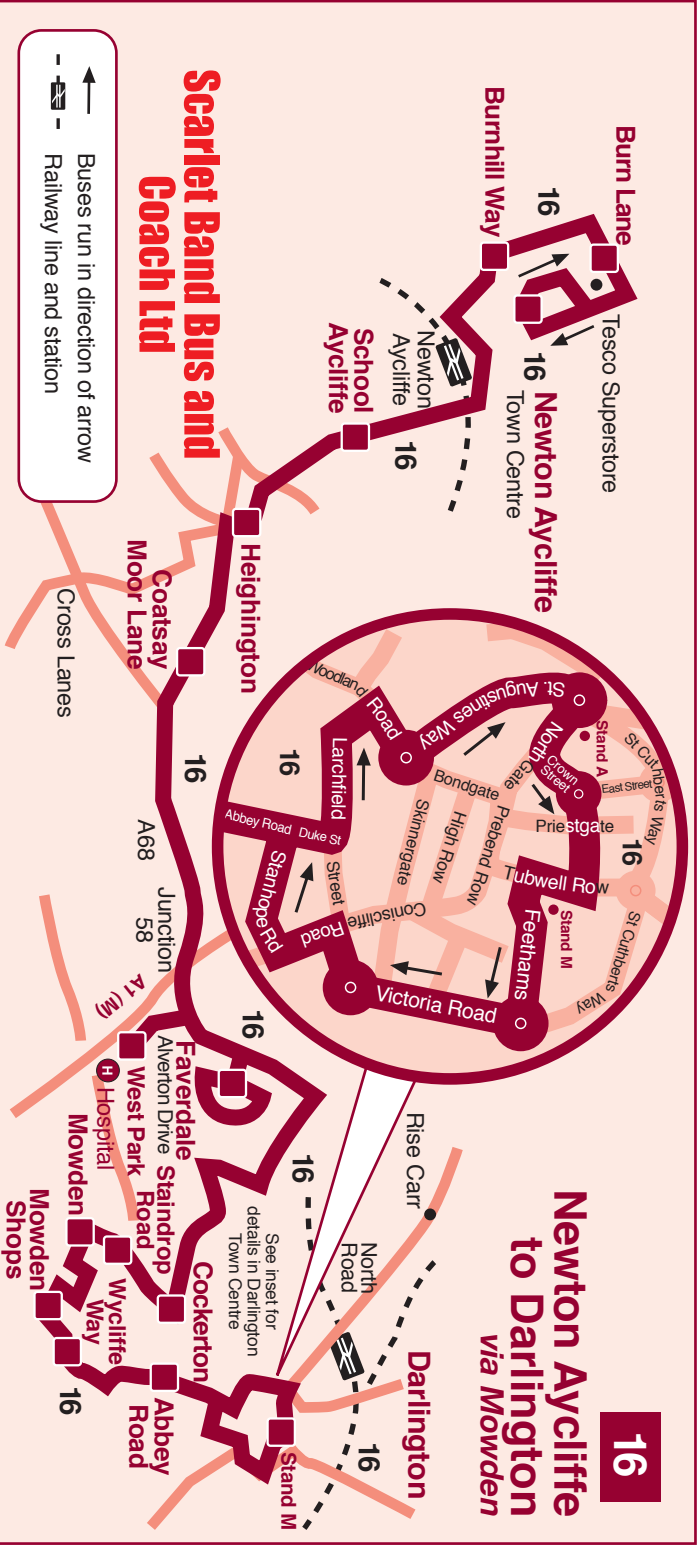

traveline

public transport info

0871 200 22 33

Open daily 7am to 9pm

Calls from landlines cost 10p per minute

Lead partner Blefeld

Scarlet Band Bus and Coach Ltd

Tel: 01740 654247

Welfare Garage | Station Road

West Cornforth | Co. Durham | DL17 9LA

service

16

operated by

Scarlet Band Bus and Coach Ltd

on behalf of

Bus Times

Darlington - Newton Aycliffe

From 5 May 2009