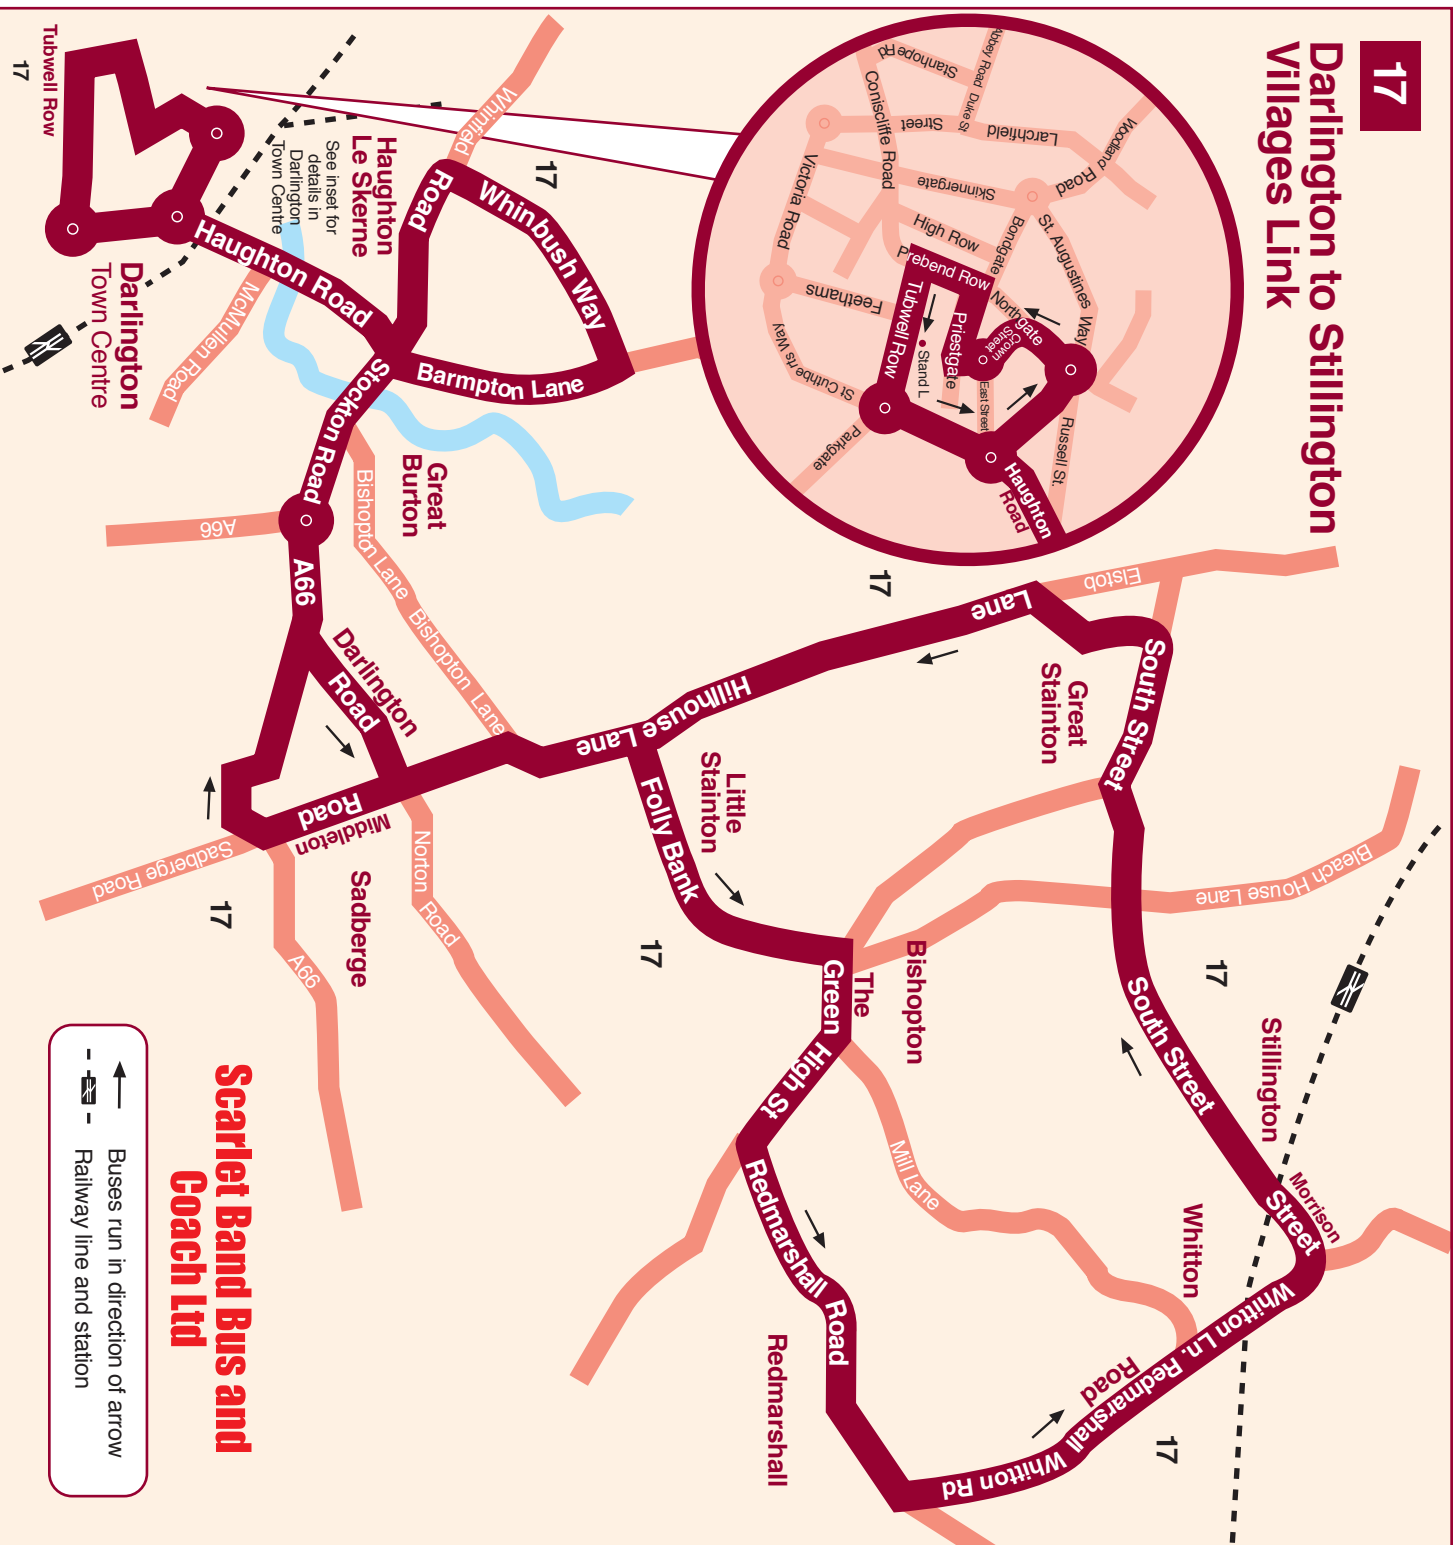

17

Darlington to Stillington Villages Link