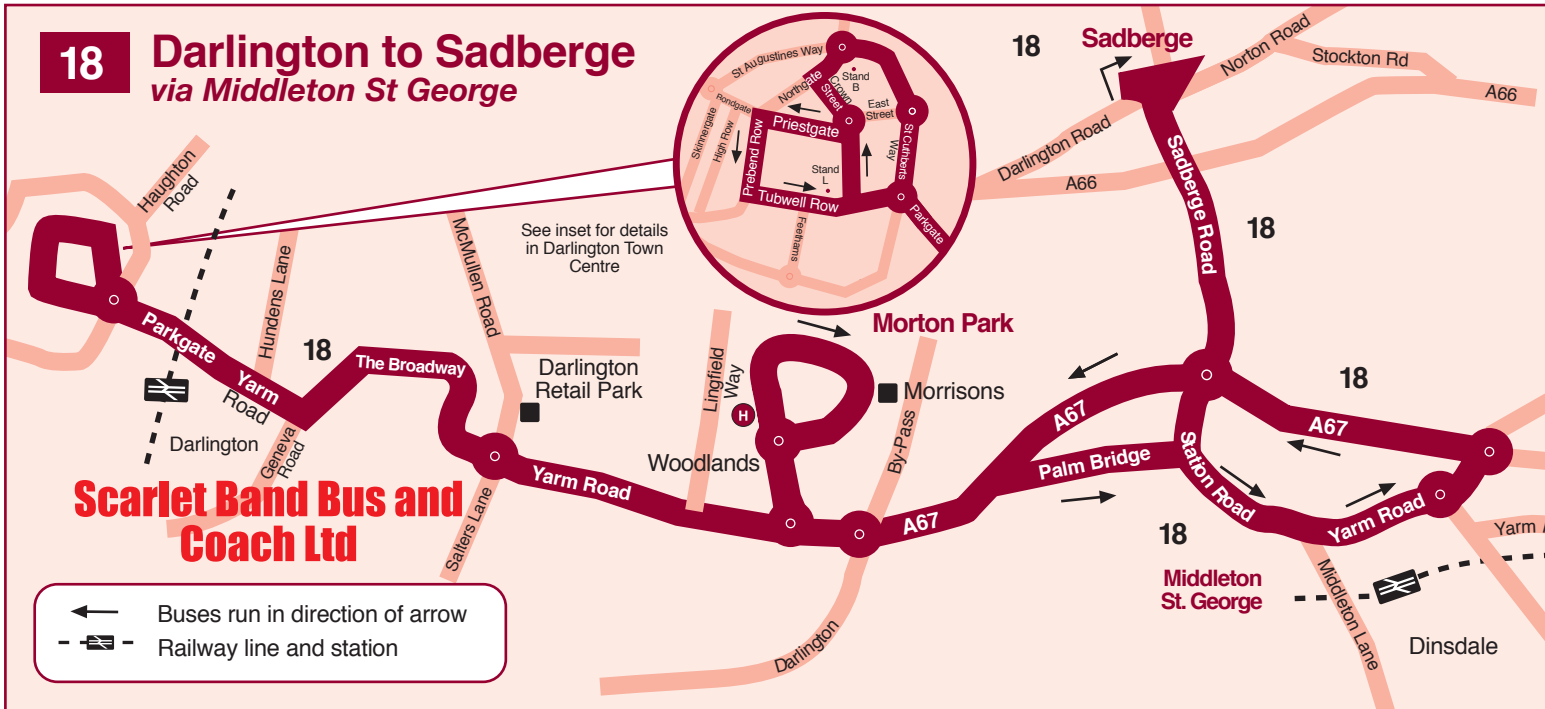

Service 18 stops at all normal stops en route plus "Hail and Ride" is available, where safe to do so, on The Broadway South, Falcon Road and Teal Road.

Route 18:-

Tubwell Row, Stonebridge, Parkgate, Yarm Road, The Broadway, The Broadway South, Falcon Road, Teal Road, Yarm Road, B6280, A67, Morrisons, B6280, Palm Bridge, Dinsdale, Station Road, Yarm Road, A67, Sadberge Road, Middleton Road, Sadberge Green.

Service 17 stops at all normal stops en route plus "Hail and Ride" is available, where safe to do so, on Hill House Lane, Petty Nook, Follybank, The Green, Redmarshall Road, Whitton, Morrison Street, South Street, Old Stillington, Back Lane, Great Stainton and in rural areas without stops.

Route 17:-

Tubwell Row, St Cuthberts Way, Haughton Road, Haughton Green, Stockton Road, Whinfield Road, Whinbush Way, Barmpton Lane, Stockton Road, A1150, A66, Darlington Road, Sadberge Green, Hill House Lane, Petty Nook, Hill House Lane, Follybank, The Green, Bishopston High Street, Bishopston, Redmarshall Road, Whitton, Morrison Street, Stillington, South Street, Old Stillington, Back Lane, Glebe Road, Great Stainton, Hill House Lane, Sadberge Green, Middleton Road, A66, A1150, Stockton Road, Barmpton Lane, Whinbush Way, Whinfield Road, Stockton Road, Haughton Green, Haughton Road, St Cuthberts Way, Northgate, Crown Street, Prebend Row to Tubwell Row.

Certain afternoon journeys, as shown in the timetable, omit Whinbush and run direct between Stockton Road and A1150.