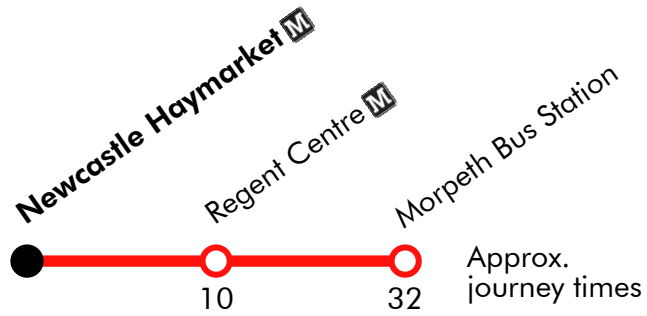

X16

Morpeth - Newcastle

Effective: 26/12/2018

Arriva

Boxing Day

Morpeth Bus Station	0910	Then at these mins. past the hour	10	until	1610	1710	1810
Regent Centre Interchange	0933		33		1633	1733	1833
Newcastle Haymarket	0943		43		1643	1743	1843

Via: Sanderson Arcade, Damside, Castle Bank, A197, A1, Great North Road, Gosforth High Street, Barras Bridge, Percy Street

X16

Newcastle - Morpeth

Effective: 26/12/2018

Arriva

Boxing Day

Newcastle Haymarket	0933	Then at these mins. past the hour	33	until	1633	1733	1833
Regent Centre	0943		43		1643	1743	1843
Morpeth Bus Station	1005		05		1705	1805	1905

Via: Percy Street, Gosforth High Street, Great North Road, A1, A197, Castle Bank, Damside, Sanderson Arcade