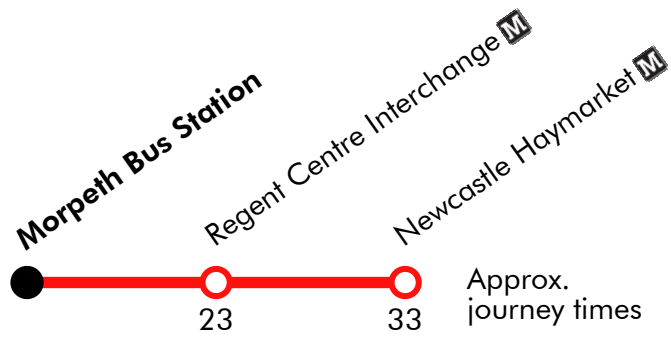

X16

Morpeth - Newcastle

Effective: 26/12/2018

Arriva

Boxing Day

Morpeth Bus Station	0910	Then at these mins. past the hour	10	until	1610	1710	1810
Regent Centre Interchange	0933		33		1633	1733	1833
Newcastle Haymarket	0943		43		1643	1743	1843

Via: Sanderson Arcade, Damside, Castle Bank, A197, A1, Great North Road, Gosforth High Street, Barras Bridge, Percy Street

X16

Newcastle - Morpeth

Effective: 26/12/2018

Arriva

Boxing Day

Newcastle Haymarket	0933	Then at these mins. past the hour	33	until	1633	1733	1833
Regent Centre	0943		43		1643	1743	1843
Morpeth Bus Station	1005		05		1705	1805	1905

Via: Percy Street, Gosforth High Street, Great North Road, A1, A197, Castle Bank, Damside, Sanderson Arcade